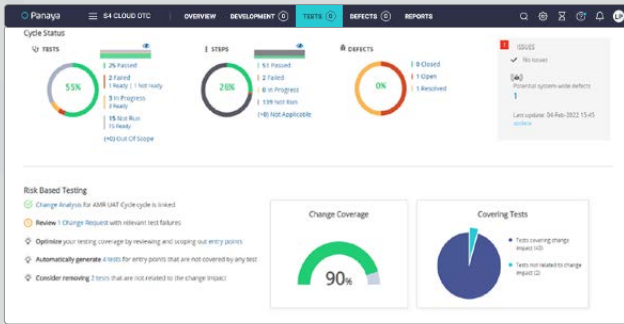

Smart Test Script Builder

- Capture and automate your ERP & business applications processes effortlessly with real-time script editing capabilities.
- Seamlessly combine pre-recorded components for ultimate automation power.