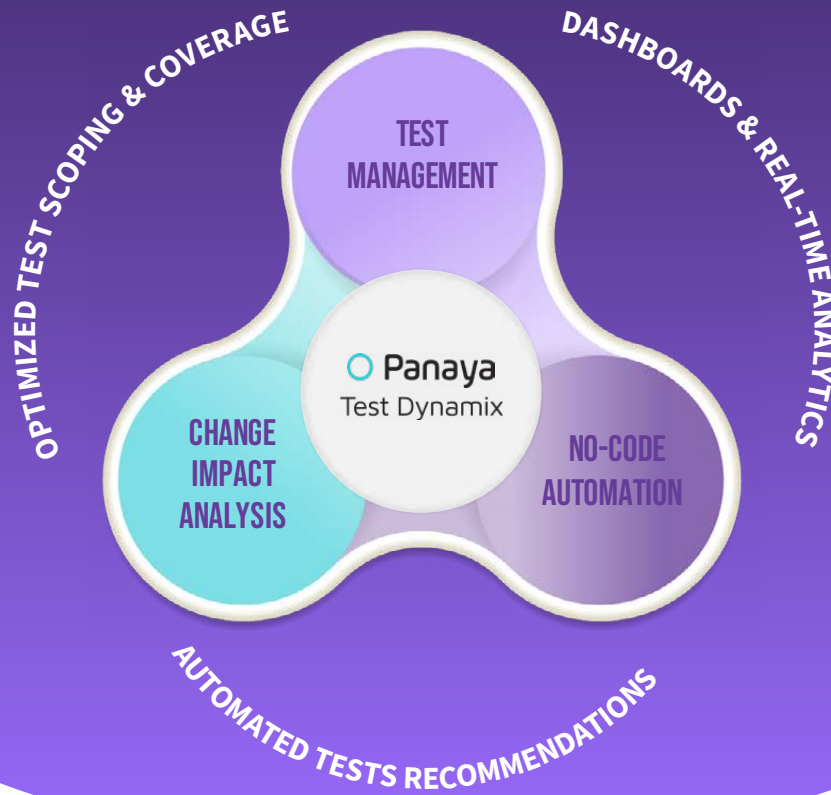

## Detailed Execution Reports

- Elevate automation analysis with intuitive side-by-side comparisons and smart visual analysis.
- Report test automation defects and foster tester-developer collaboration in one unified platform.

# 1 NATIVE PLATFORM

## for all your testing needs