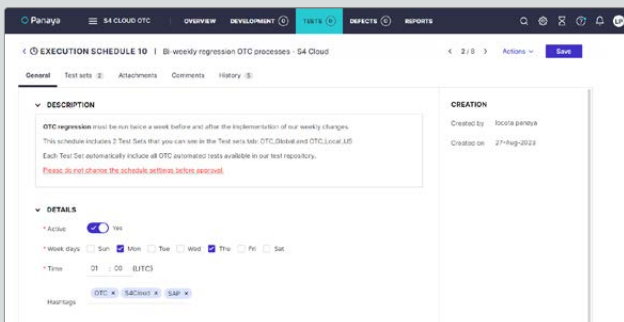

Component-Based Test Designer

- Build testing process across applications, to match your real business process structure and enterprise landscape.
- Drag & Drop script building using pre-recorded components.