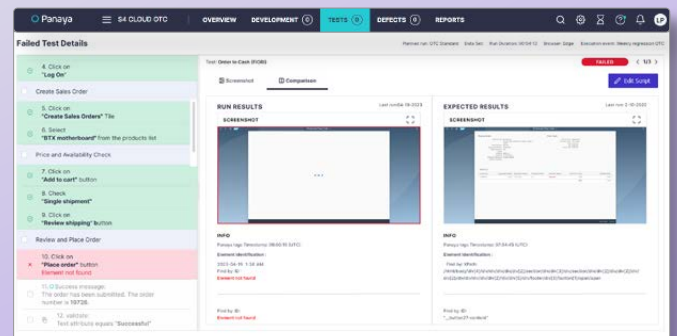

## Detailed Execution Reports

- Elevate automation analysis with intuitive side-by-side comparisons and smart visual analysis.
- Report test automation defects and foster tester-developer collaboration in one unified platform.