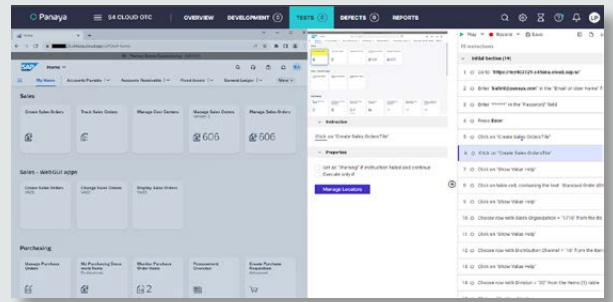

Smart Test Script Builder

- Capture and automate your ERP & business applications processes effortlessly with real-time script editing capabilities.
- Seamlessly combine pre-recorded components for ultimate automation power.