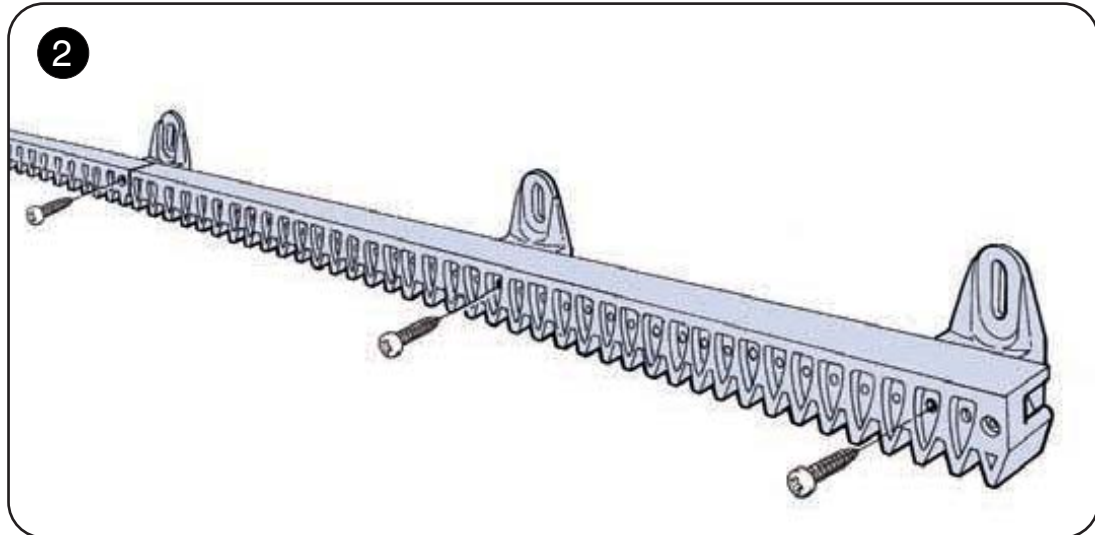

COMPANY
WITH QUALITY SYSTEM
CERTIFIED BY DNV
=ISO 9001/2000=

Nice SpA
Oderzo TV Italia
Tel. +39.0422.85.38.38
Fax +39.0422.85.35.85
info@niceforyou.com

Nice Padova
Sarmeola di Rubano PD Italia
Tel. +39.049.89.78.93.2
Fax +39.049.89.73.85.2
infopd@niceforyou.com

Nice Roma
Roma Italia
Tel. +39.06.72.67.17.61
Fax +39.06.72.67.55.20
inforoma@niceforyou.com

Nice France
Buchelay
Tel. +33.(0)1.30.33.95.95
Fax +33.(0)1.30.33.95.96
info@fr.niceforyou.com

Nice Rhône-Alpes
Decines Charpieu France
Tel. +33.(0)4.78.26.56.53
Fax +33.(0)4.78.26.57.53
info lyon@fr.niceforyou.com

Nice France Sud
Aubagne France
Tel. +33.(0)4.42.62.42.52
Fax +33.(0)4.42.62.42.50
infomarseille@fr.niceforyou.com

Nice Belgium
Leuven (Heverlee)
Tel. +32.(0)16.38.69.00
Fax +32.(0)16.38.69.01
info@be.niceforyou.com

Nice España Madrid
Tel. +34.9.16.16.33.00
Fax +34.9.16.16.30.10
info@es.niceforyou.com

Nice España Barcelona
Tel. +34.9.35.88.34.32
Fax +34.9.35.88.42.49
info@es.niceforyou.com

Nice Polska
Pruszków
Tel. +48.22.728.33.22
Fax +48.22.728.25.10
info@pl.niceforyou.com

Nice UK
Chesterfield
Tel. +44.87.07.55.30.10
Fax +44.87.07.55.30.11
info@uk.niceforyou.com

Nice China
Shanghai
Tel. +86.21.575.701.46
Fax +86.21.575.701.44
info@cn.niceforyou.com