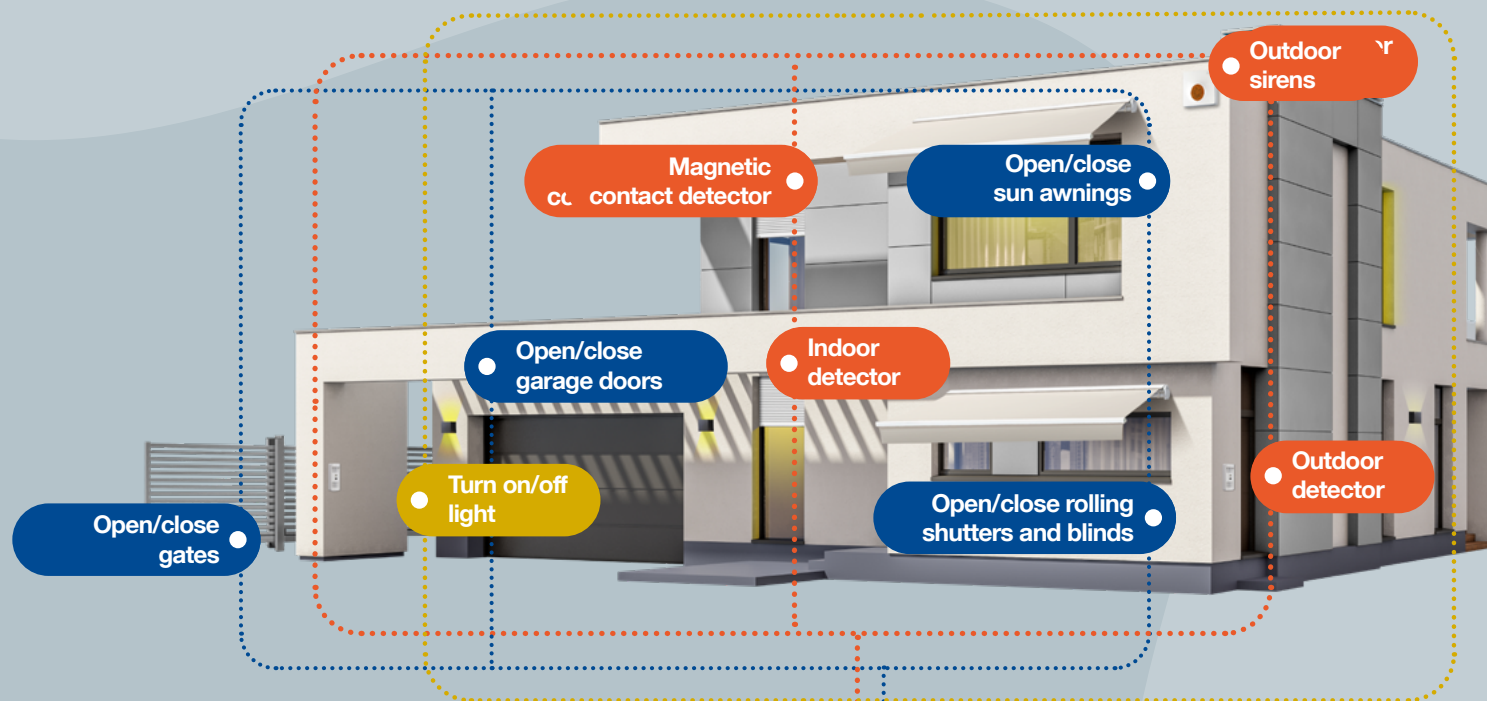

Complete control of the Nice home

The MyNice gateway is completed by the new **MNIBD** interface to also manage and control Nice bidirectional automations.

Alarm and automations under control from a single app.

*The 4G GSM module lets you manage the MyNice system even without an Internet connection

MNIBD

The plug-in interface ultra-easy to install in all MyNice gateways, even those already installed, and ultra-easy to use as **no configuration is needed.**

Know the status of your home wherever you are: through the MyNice World app and thanks to the new MNIBD interface, you can manage the MyNice safety system and **finally know the status of all Nice bidirectional automations wherever you are.**

MyNice World App

Maximum control of the automations

"rolling shutter open living room", "alarm activated"

With the MyNice World app, you can manage the alarm system remotely and now also know the status of the automations connected to the MyNice gateway, such as blinds, awnings, rolling shutters, gates, garage doors and lighting and irrigation systems.