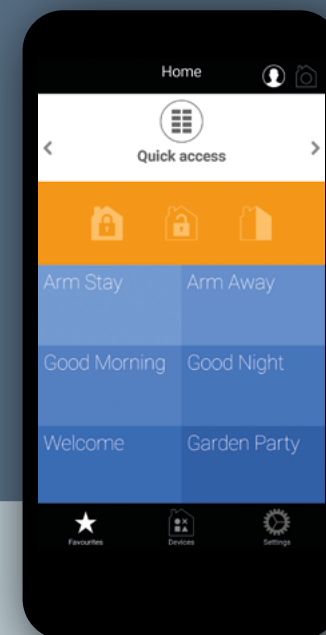

*The 4G GSM module lets you manage the MyNice system even without an Internet connection

MNIBD

The plug-in interface ultra-easy to install in all MyNice gateways, even those already installed, and ultra-easy to use as **no configuration is needed.**

Thanks to the possibility of setting scenarios, **your home will automatically manage the devices according to your preferences.** For example: open the gate when you activate the alarm system, or turn the lights on when the alarm system is activated.

Know the status of your home wherever you are: through the MyNice World app and thanks to the new MNIBD interface, you can manage the MyNice safety system and **finally know the status of all Nice bidirectional automations wherever you are.**

MyNice World App

Maximum control of the automations

"rolling shutter open living room", "alarm activated"

With the MyNice World app, you can manage the alarm system remotely and now also know the status of the automations connected to the MyNice gateway, such as blinds, awnings, rolling shutters, gates, garage doors and lighting and irrigation systems.