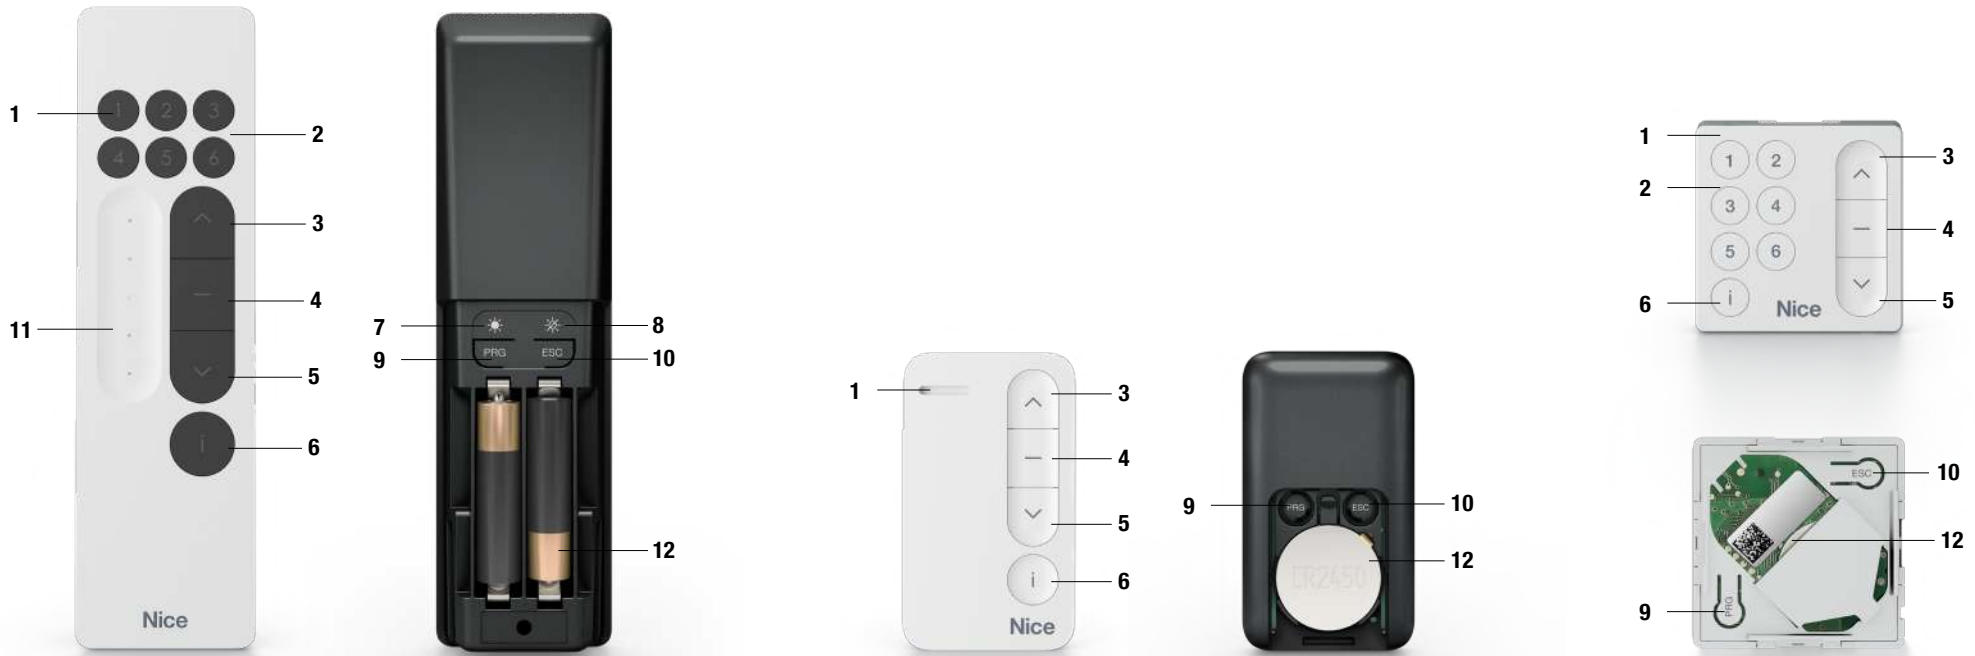

Programming Domì transmitters

Command reception feedback "1":

- blind wound
- blind unwound
- partial opening/closing

Intuitive programming procedure is possible with the **Prog "9"** and **Esc "10"** buttons on the back of the transmitter.

Easy and automatic duplication by simply placing two transmitters near each others.

- 1 LED status display
- 2 Group selection keys
- 3 Command button **UP**
- 4 Command button **STOP**
- 5 Command button **DOWN**
- 6 **Info** button
- 7 **Sun on** button *
- 8 **Sun off** button*
- 9 Prog button
- 10 **Esc** button
- 11 Slider
- 12 Battery

* only existing for Domì P6SV and Domì P1SV.