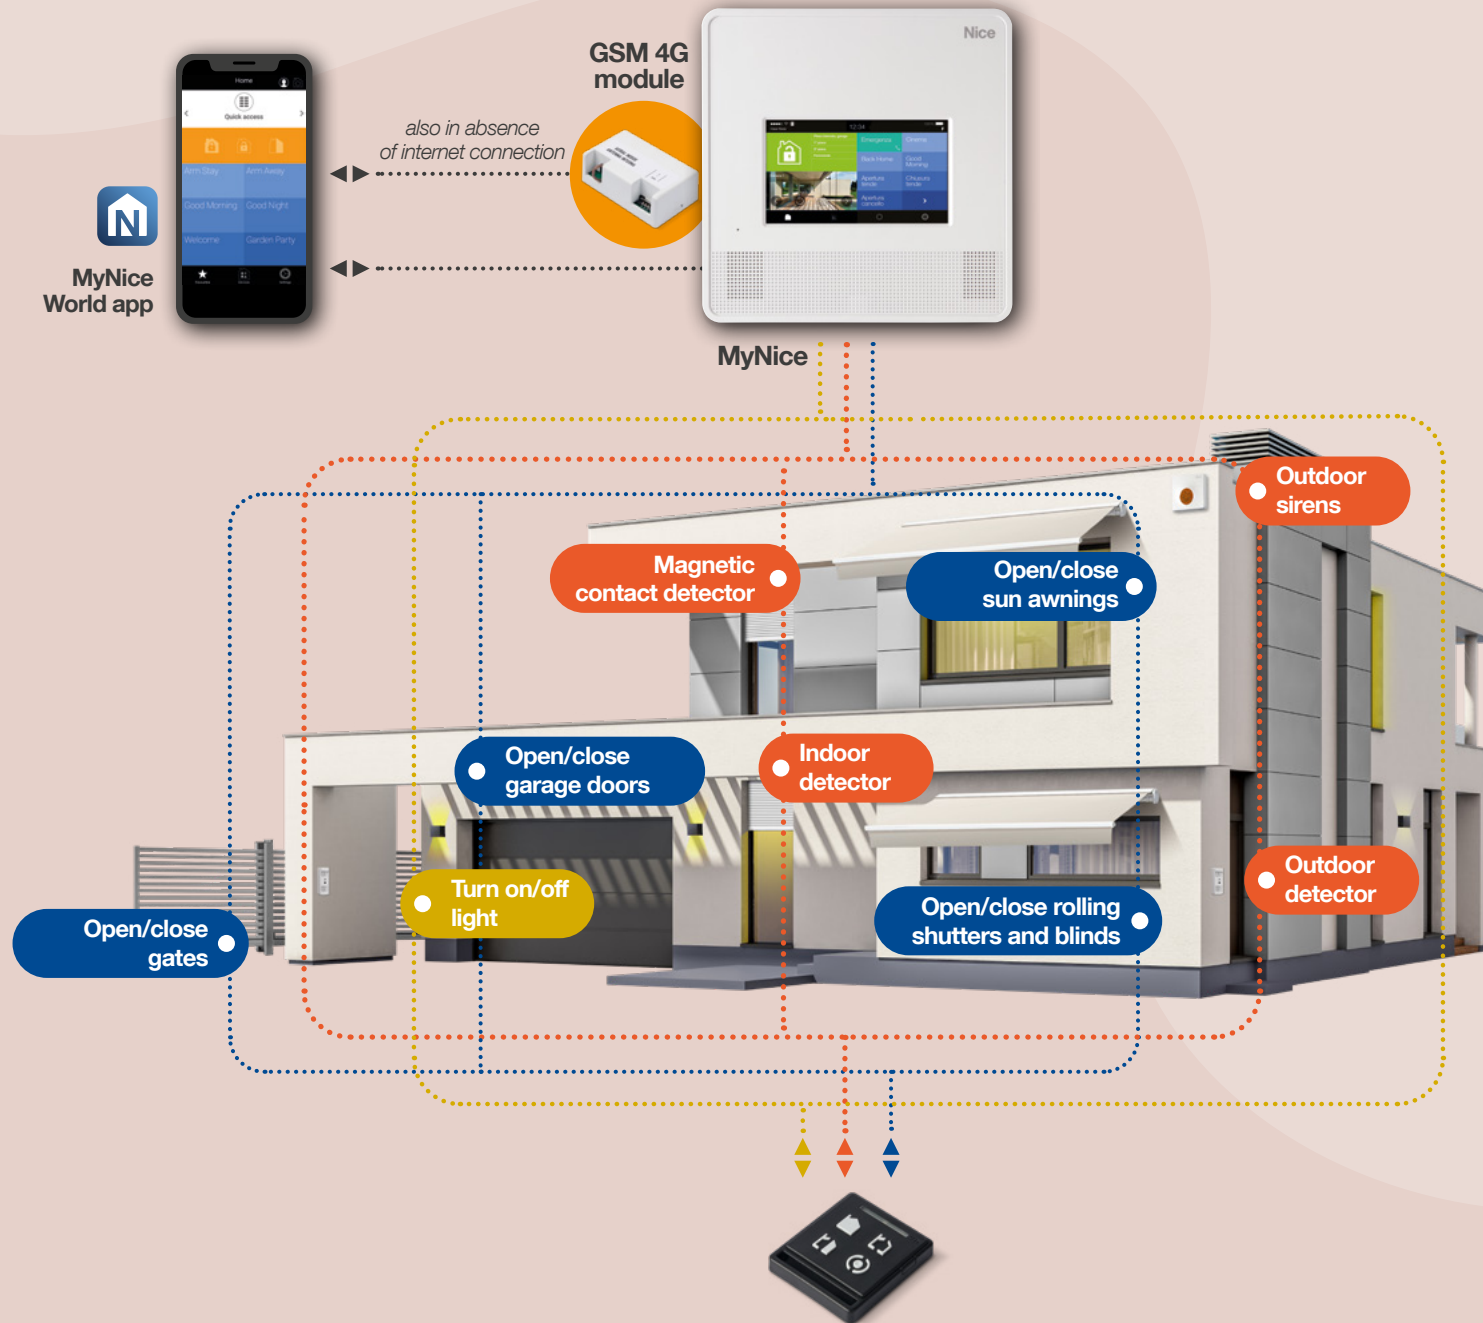

MyNice

The gateway to manage your Nice automations and your alarm system. Today even safer also in absence of internet connection.

GSM 4G is the plug-in interface that enables the 4G connection to all MyNice control units – also to the already installed ones – ensuring their management in any situation.

MyNice
World app

Everything under control

With the MyNice World app, you can manage the alarm system and automations that are connected to the MyNice gateway, such as awnings, shutters, gates, garage doors, and lighting and irrigation systems, straight from your smartphone.

Welcome    

opens the gate and the garage door, disables the alarm system and switches on the lights as soon as you enter the house

Safe   

the sensor detects the presence of smoke and the garage door opens

Thanks to the new **GSM 4G** module today the management via app is guaranteed **also in absence of internet connection.**

GSM 4G Module

MyNice Gateway

Smartphone