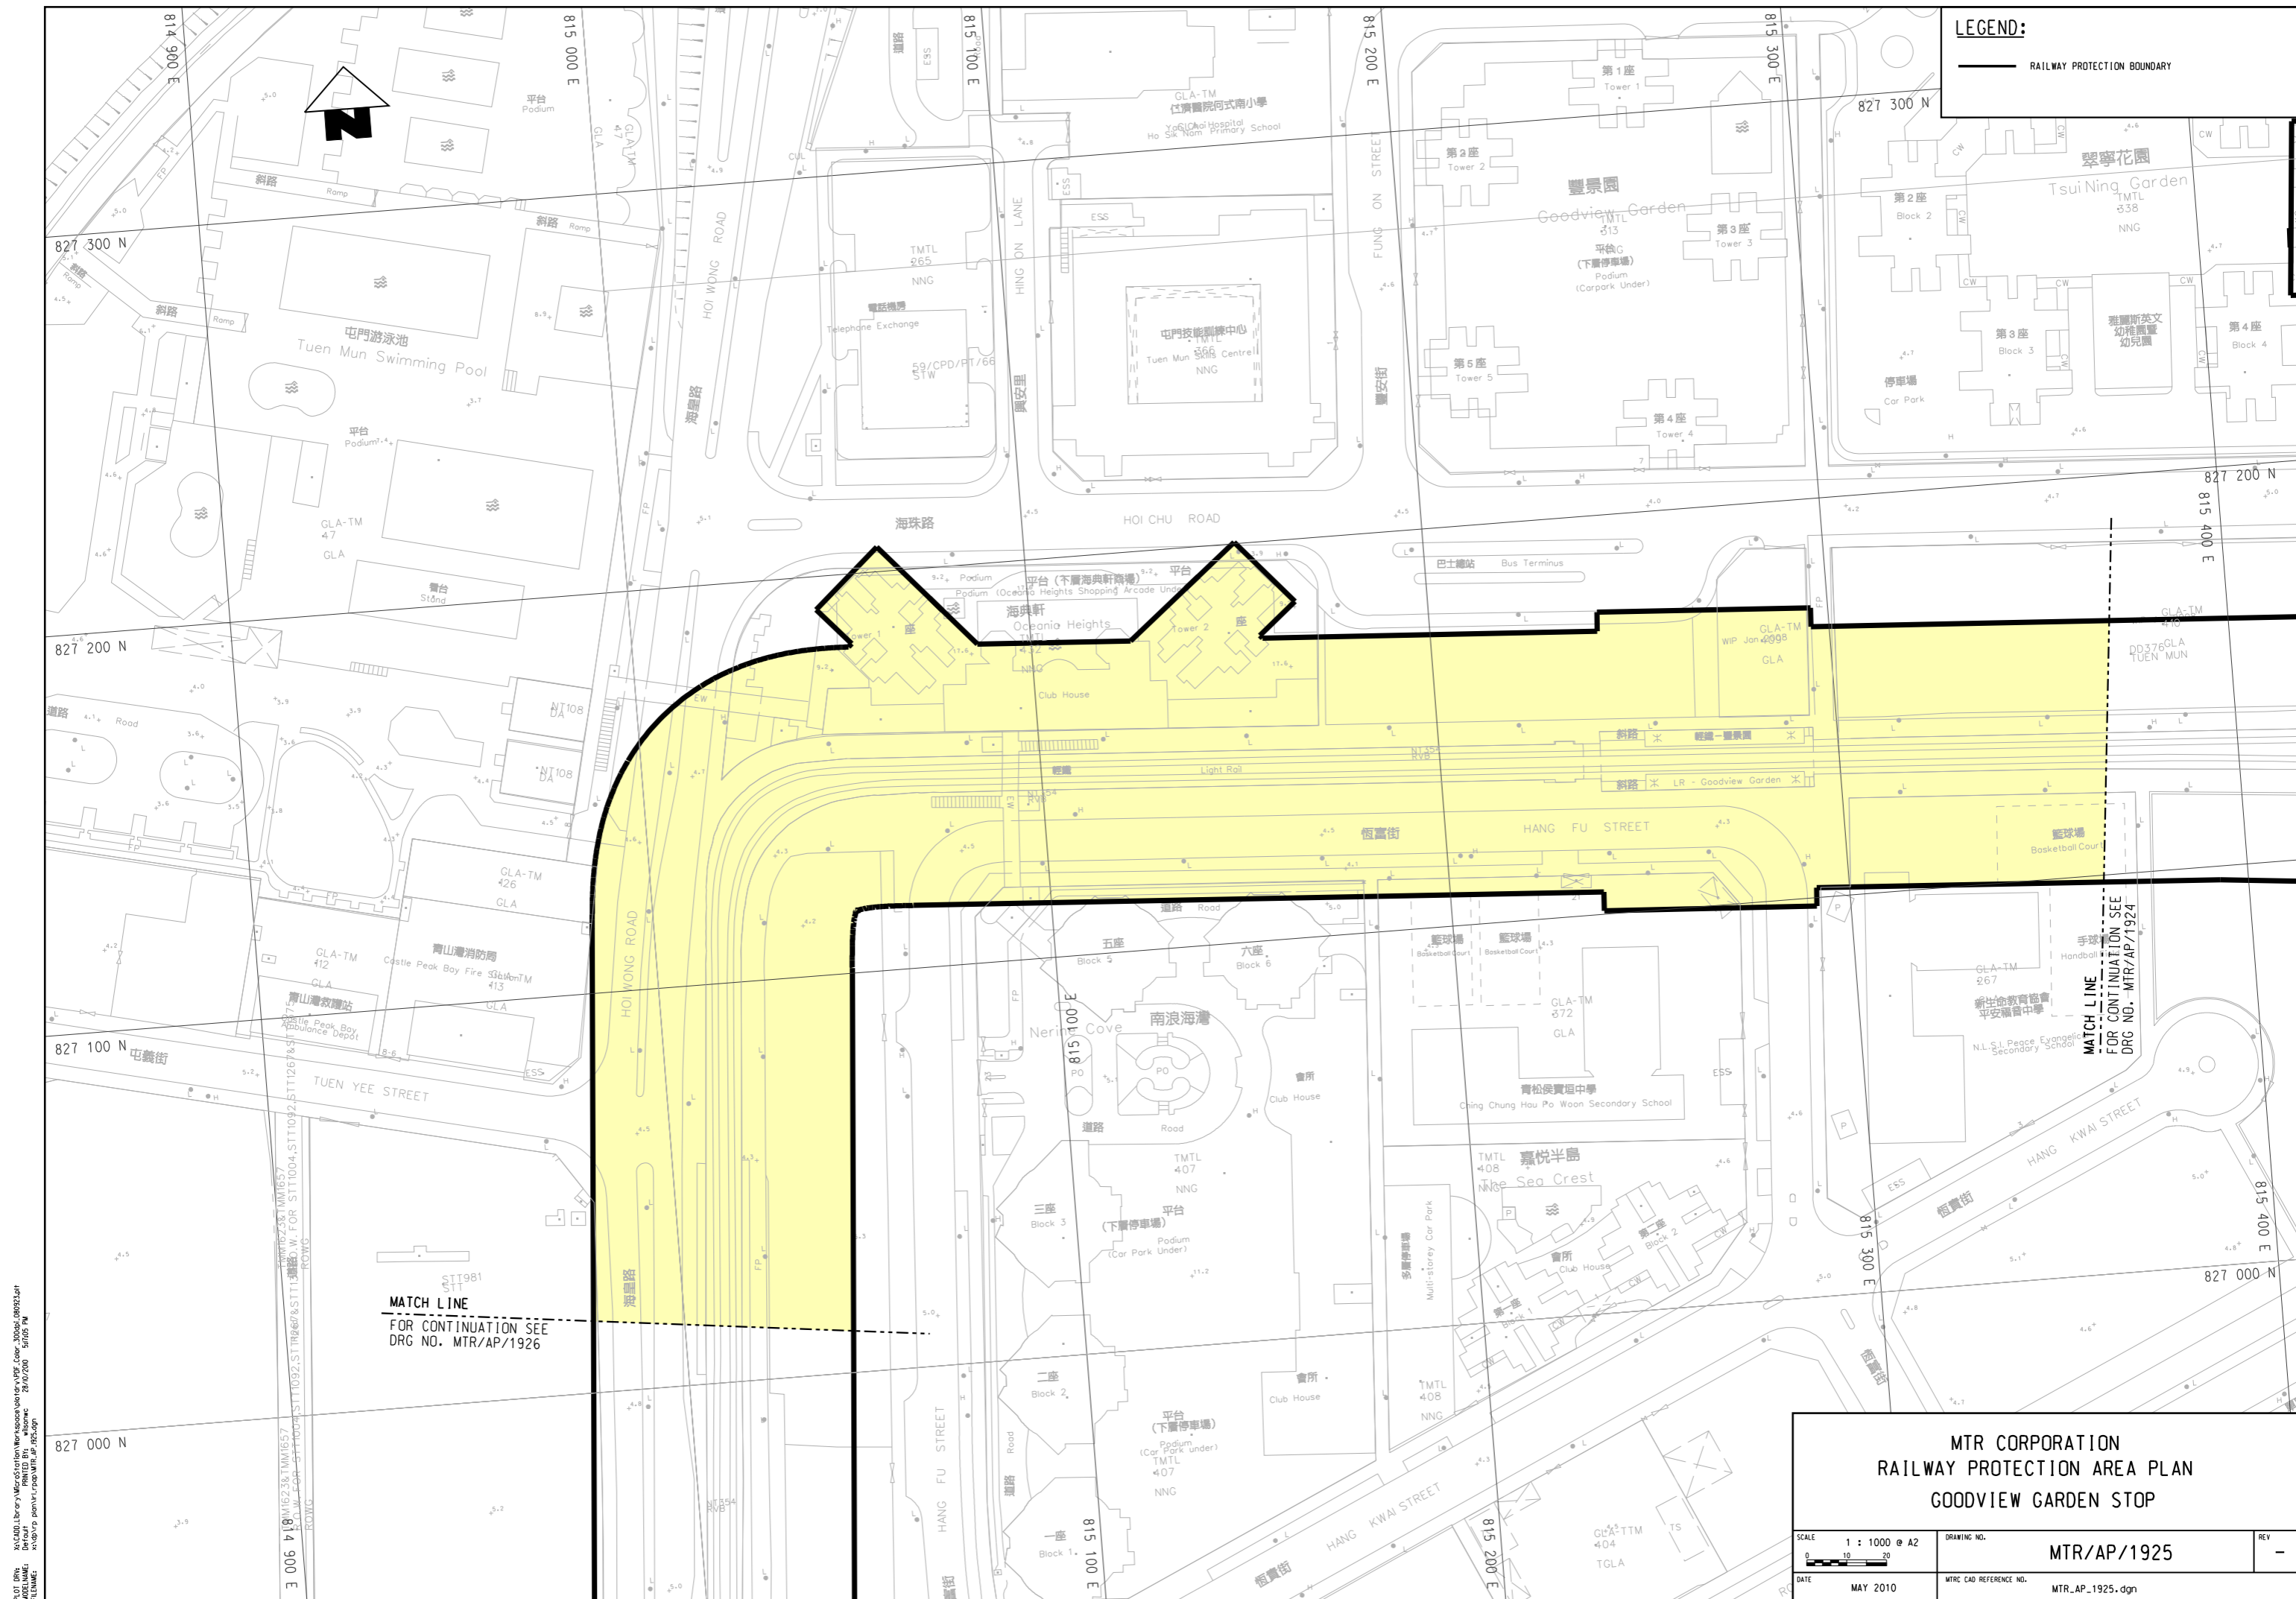

LEGEND:
RAILWAY PROTECTION BOUNDARY

MATCH LINE
FOR CONTINUATION SEE
DRG NO. MTR/AP/1926

MATCH LINE
FOR CONTINUATION SEE
DRG NO. MTR/AP/1924

MTR CORPORATION
RAILWAY PROTECTION AREA PLAN
GOODVIEW GARDEN STOP

SCALE 1 : 1000 @ A2	DRAWING NO. MTR/AP/1925	REV -
DATE MAY 2010	MTR CAD REFERENCE NO. MTR_AP_1925.dgn