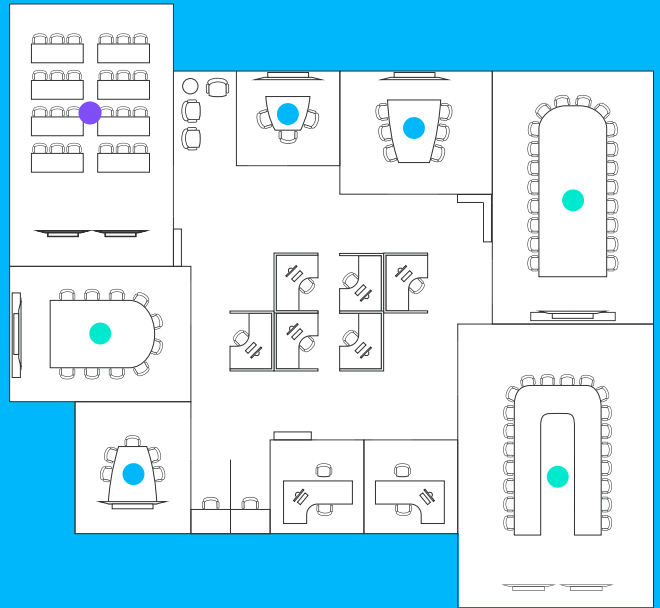

# PRODUCT SEATING DIAGRAMS

Designed for small to large-size groups for use with any video conferencing software application, Logitech® ConferenceCams deliver crystal clear audio and razor sharp video that is so amazingly affordable, any meeting place can be a video collaboration space.

## TEAM COLLABORATION

- Huddle Rooms
- Medium and Large Rooms
- Multipurpose Rooms

## HUDDLE ROOMS

### MEETUP + EXPANSION MIC

UP TO 8 SEATS