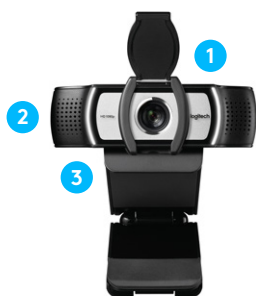

KEY FEATURES AND PRODUCT SPECIFICATIONS

1. **1 Quality video. Any environment:** A 90° diagonal field of view along with Full HD 1080p/30 fps resolution, autofocus and 4x zoom provide clear details for video meetings.
2. **2 Noise-cancelling dual mics:** Two integrated omnidirectional microphones, optimized to capture audio clearly from up to one meter away.
3. **3 Smooth video with H.264 support:** Supports H.264 with Scalable Video Coding and UVC 1.5 encoding to free up PC bandwidth and provide a consistently reliable video-conferencing experience.

Video	Supports 1080p (Full HD) @ 30fps that enables expressions, non-verbal cues and movements to be seen clearly.	
	90° diagonal fixed field of view (dFOV)	
	4x digital zoom (Full HD) available	
	Built-in HD autofocus ensures you're seen clearly throughout video calls.	
	RightLight™ 2 auto light correction for clear image in various lighting environments ranging from low light to direct sunlight.	
	Supports H.264 UVC 1.5 with Scalable Video Coding for a smoother video stream in applications.	
Audio	Dual omni-directional mics, optimized to capture audio clearly from up to one meter away.	
Connectivity	Easily connects via USB-A; cable length of 5 ft (1.5 m)	
Privacy Shutter	Switch to privacy mode in an instant with the attachable privacy shade that flips up and down.	
Mounting Options	Universal clip; 1/4" thread for tripod mounting¹	
Logi Tune Support	Download Logi Tune at www.logitech.com/Tune to control zoom, adjust color, set manual focus and easily update firmware.	
Certifications	Certified for Microsoft Teams® and Skype™ for Business.	
Compatibility	Works with other common calling applications such as BlueJeans, Cisco Webex™, Fuze, Google Meet™, GoToMeeting®, Zoom® and others to ensure compatibility and seamless integration in the workplace.	
General	Part number	960-000976
	Dimensions & weight	Including clip: Height x Width x Depth: 1.69 in (43mm) x 3.7 in (94 mm) x 2.80 in (71 mm) Weight: 5.71 oz (162 g) USB-A cable length: 5 ft (1.5 m)
	What's in the box	Webcam with attached 5 ft (1.5 m) USB-A cable Attachable privacy shutter User documentation
	Warranty	3 years

www.logitech.com/C930e

Contact your reseller
or contact us at
www.logitech.com/vcsales

Logitech Americas
7700 Gateway Blvd.
Newark, CA 94560 USA

Logitech Europe S.A.
EPFL - Quartier de l'Innovation
Daniel Borel Innovation Center
CH - 1015 Lausanne

Logitech Asia Pacific Ltd.
Tel : 852-2821-5900
Fax : 852-2520-2230

¹ Tripod not included

© 2021 Logitech. Logitech, the Logitech logo and other Logitech marks are owned by Logitech and may be registered. All other trademarks are the properties of their respective owners. Logitech assumes no responsibility for any errors that may appear in this publication. Product, pricing and feature information contained herein is subject to change without notice.

Published Mar 2021