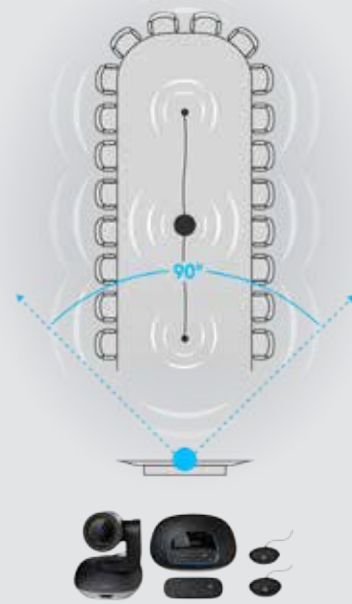

lifesize

zoom

Logitech GROUP

GROUP Room Set-up

GROUP + Expansion Mics Room Set-up

Video Conferencing Elevated.

GROUP, our video conferencing solution for groups of 14–20 people, delivers high quality HD video and crystal clear audio, allowing any meeting place to be a video collaboration space. With advanced features like acoustic echo cancellation, noise reduction, and intuitive controls now it's easier than ever to include everyone in the conversation.