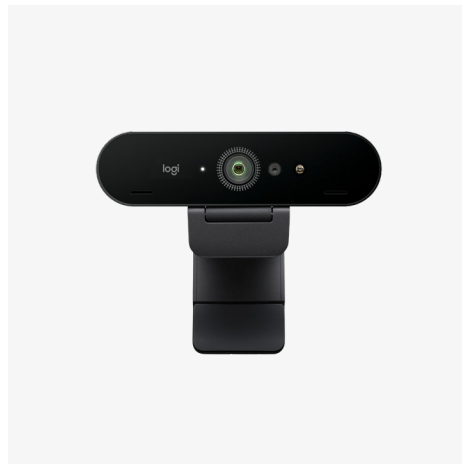

### BRIO 505

With auto-framing, auto-light correction, and noise-reducing mics, this plug-and-play webcam makes high-quality recording easy. Faculty can take content creation to the next level with ShowMode that lets them tilt the camera toward their desk to show sketches, work in progress, or other objects on their desk.

### LOGITECH REACH

*Coming soon*

An adjustable content camera that lets instructors move the camera to non-digital content to express their point of view. Easy, one-hand flexibility allows educators to move in a full 360° rotation to express their point of view.