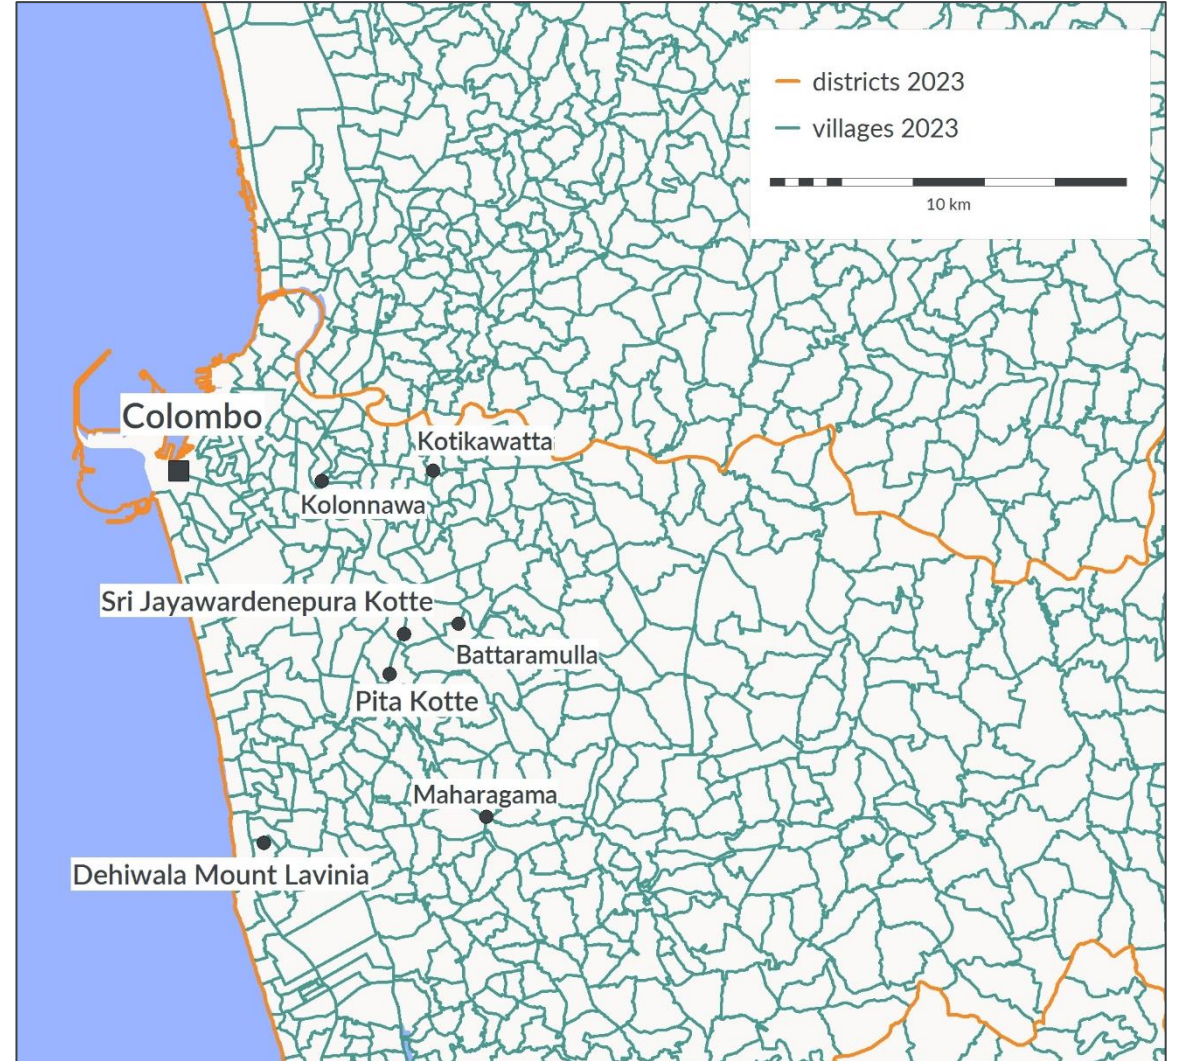

Digital maps Asia 2023

New additions per country – honorable mentions

- **Afghanistan** 2-4-digit postcode areas (406 features)
- **Iraq** subdistricts (294 features)
- **Syria** subdistricts (272 features)
- **Kuwait** 3-digit postcode areas (117 features)
- **Mongolia**
 - subdistricts (1.756 features)
 - 5-digit postcode areas (2.097 features)
- **Myanmar** 4-digit postcode areas (506 features)
- **Papua New Guinea** 3-digit postcode areas (24 features)
- **Lebanon** municipalities (1.546 features)
- **Timor Leste** villages (442 features)

A large, solid blue trapezoidal shape on the left side of the slide, pointing towards the right.

Examples for single countries

Taiwan: 6-digit postcode areas

United Arab Emirates: communities

Sri Lanka: divisional secretariats & villages