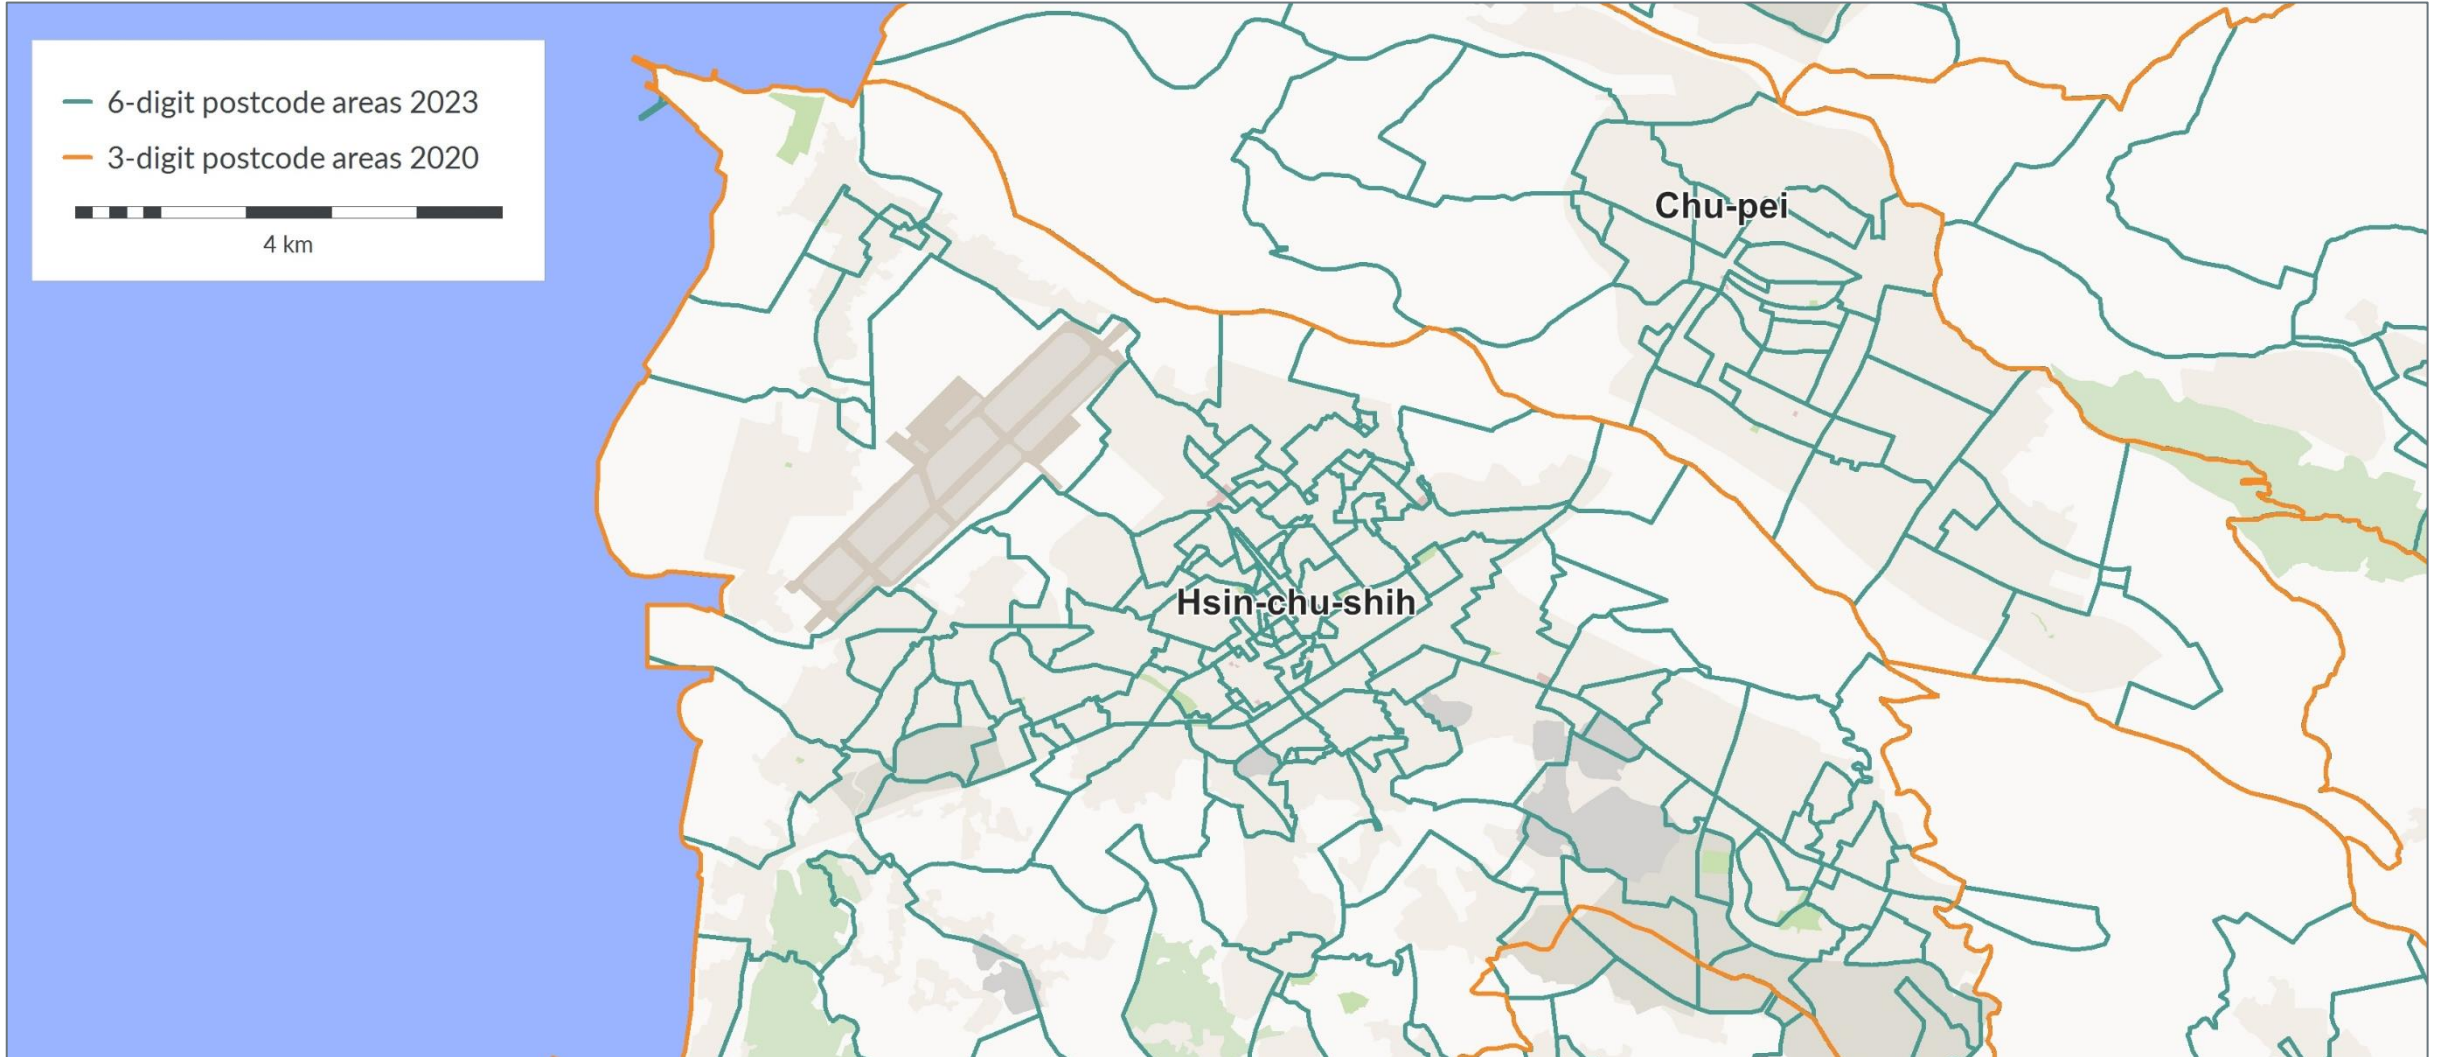

Digital maps Asia 2023

New additions per country – honorable mentions

- **Afghanistan** 2-4-digit postcode areas (406 features)
- **Iraq** subdistricts (294 features)
- **Syria** subdistricts (272 features)
- **Kuwait** 3-digit postcode areas (117 features)
- **Mongolia**
 - subdistricts (1.756 features)
 - 5-digit postcode areas (2.097 features)
- **Myanmar** 4-digit postcode areas (506 features)
- **Papua New Guinea** 3-digit postcode areas (24 features)
- **Lebanon** municipalities (1.546 features)
- **Timor Leste** villages (442 features)

A large, solid blue trapezoidal shape on the left side of the slide, pointing towards the right.

Examples for single countries

Taiwan: 6-digit postcode areas

United Arab Emirates: communities

Sri Lanka: divisional secretariats & villages