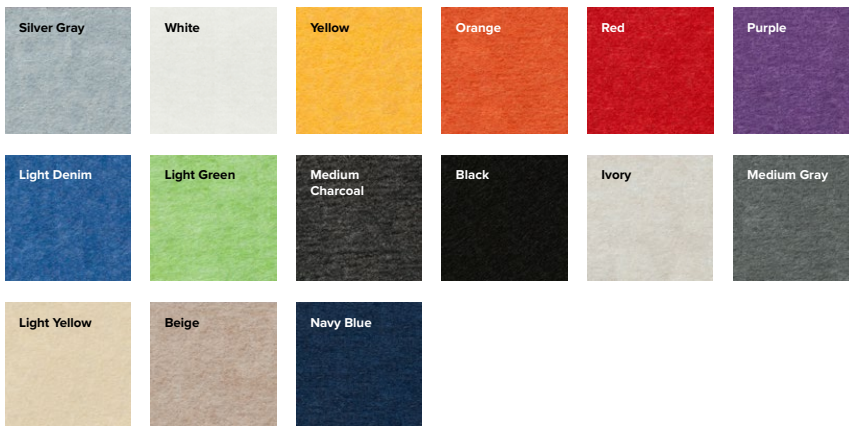

FLIP

Glass that moves

clarus⁷

FRAME FINISHES

Choose from 13 beautiful, richly finished colors.

ACOUSTIC PANELS

Customize your Flip with Clarus acoustic felt.
Select from 15 unique colors and five panel styles.

Panel Colors

Panel Styles

OVERVIEW

Why limit a glassboard to one side? Re-think the way work spaces use writable surfaces with Flip by Clarus. Flip allows both sides of a Clarus board to be utilized for a heightened design aesthetic and elegant functionality.

COLORS & PRINTING

COLORS BY CLARUS

- 150+ standard colors
- Unlimited options with Clarus' color-matching ability

COLORDROP

- Custom logos, patterns and artwork printing
- Direct-to-glass UV printing is guaranteed to never fade or discolor

FRAME FINISHES

- Broad spectrum of beautiful, richly finished color frame options
- Constructed from premium powder-coated aluminum

ACOUSTIC PANELS

- 15 unique colors and five panel styles
- 9-12 mm Clarus acoustic felt
- 100% recycled materials, 100% recyclable product
- Material is tackable
- Fire rating: ASTM E84 Class A
- Noise Reduction Coefficient (NRC) of .8-1.1
- Absorbs up to 85% of the office chatter nobody likes to hear!*