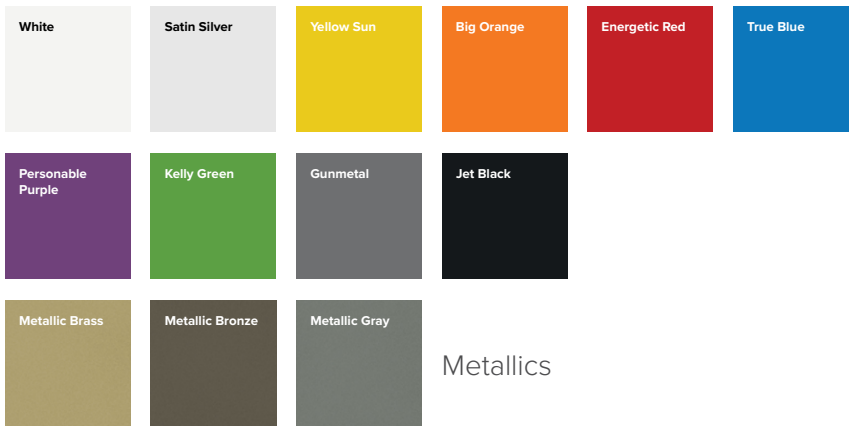

FLIP

Glass that moves

clarus⁷

FRAME FINISHES

Choose from 13 beautiful, richly finished colors.

ACOUSTIC PANELS

Customize your Flip with Clarus acoustic felt.
Select from 15 unique colors and five panel styles.

Panel Colors

Panel Styles

OVERVIEW

Why limit a glassboard to one side? Re-think the way work spaces use writable surfaces with Flip by Clarus. Flip allows both sides of a Clarus board to be utilized for a heightened design aesthetic and elegant functionality.

COLORS & PRINTING

COLORS BY CLARUS

- 150+ standard colors
- Unlimited options with Clarus' color-matching ability

COLORDROP

- Custom logos, patterns and artwork printing
- Direct-to-glass UV printing is guaranteed to never fade or discolor

FRAME FINISHES

- Broad spectrum of beautiful, richly finished color frame options
- Constructed from premium powder-coated aluminum

ACOUSTIC PANELS

- 15 unique colors and five panel styles
- 9-12 mm Clarus acoustic felt
- 100% recycled materials, 100% recyclable product
- Material is tackable
- Fire rating: ASTM E84 Class A
- Noise Reduction Coefficient (NRC) of .8-1.1
- Absorbs up to 85% of the office chatter nobody likes to hear!*