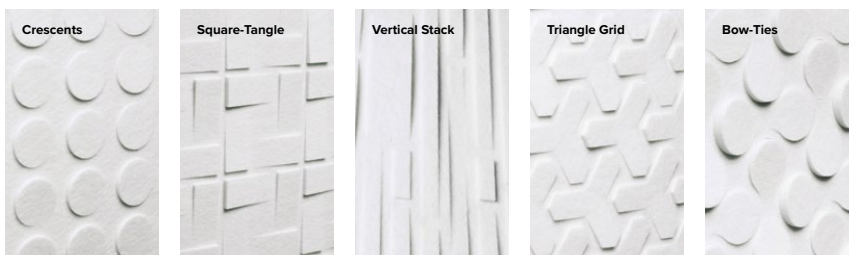

FLIP

Glass that moves

clarus⁷

FRAME FINISHES

Choose from 13 beautiful, richly finished colors.

ACOUSTIC PANELS

Customize your Flip with Clarus acoustic felt.
Select from 15 unique colors and five panel styles.

Panel Colors

Panel Styles

OVERVIEW

Why limit a glassboard to one side? Re-think the way work spaces use writable surfaces with Flip by Clarus. Flip allows both sides of a Clarus board to be utilized for a heightened design aesthetic and elegant functionality.

DIMENSIONS

The patented design of Flip features self-leveling hardware and magnets. That means your board will fit snug to your wall, even if it is hung on an uneven surface.

COLORS BY CLARUS

Customize your glass with any color. Visit clarus.com/CBC to see the entire Colors by Clarus collection.

FRAME FINISHES

- Broad spectrum of beautiful, richly finished color frame options
- Constructed from premium powder-coated aluminum

ACOUSTIC PANELS

- 15 unique colors and five panel styles
- 9-12 mm Clarus acoustic felt
- 100% recycled materials, 100% recyclable product
- Material is tackable
- Fire rating: ASTM E84 Class A
- Noise Reduction Coefficient (NRC) of .8-1.1
- Absorbs up to 85% of the office chatter nobody likes to hear!*