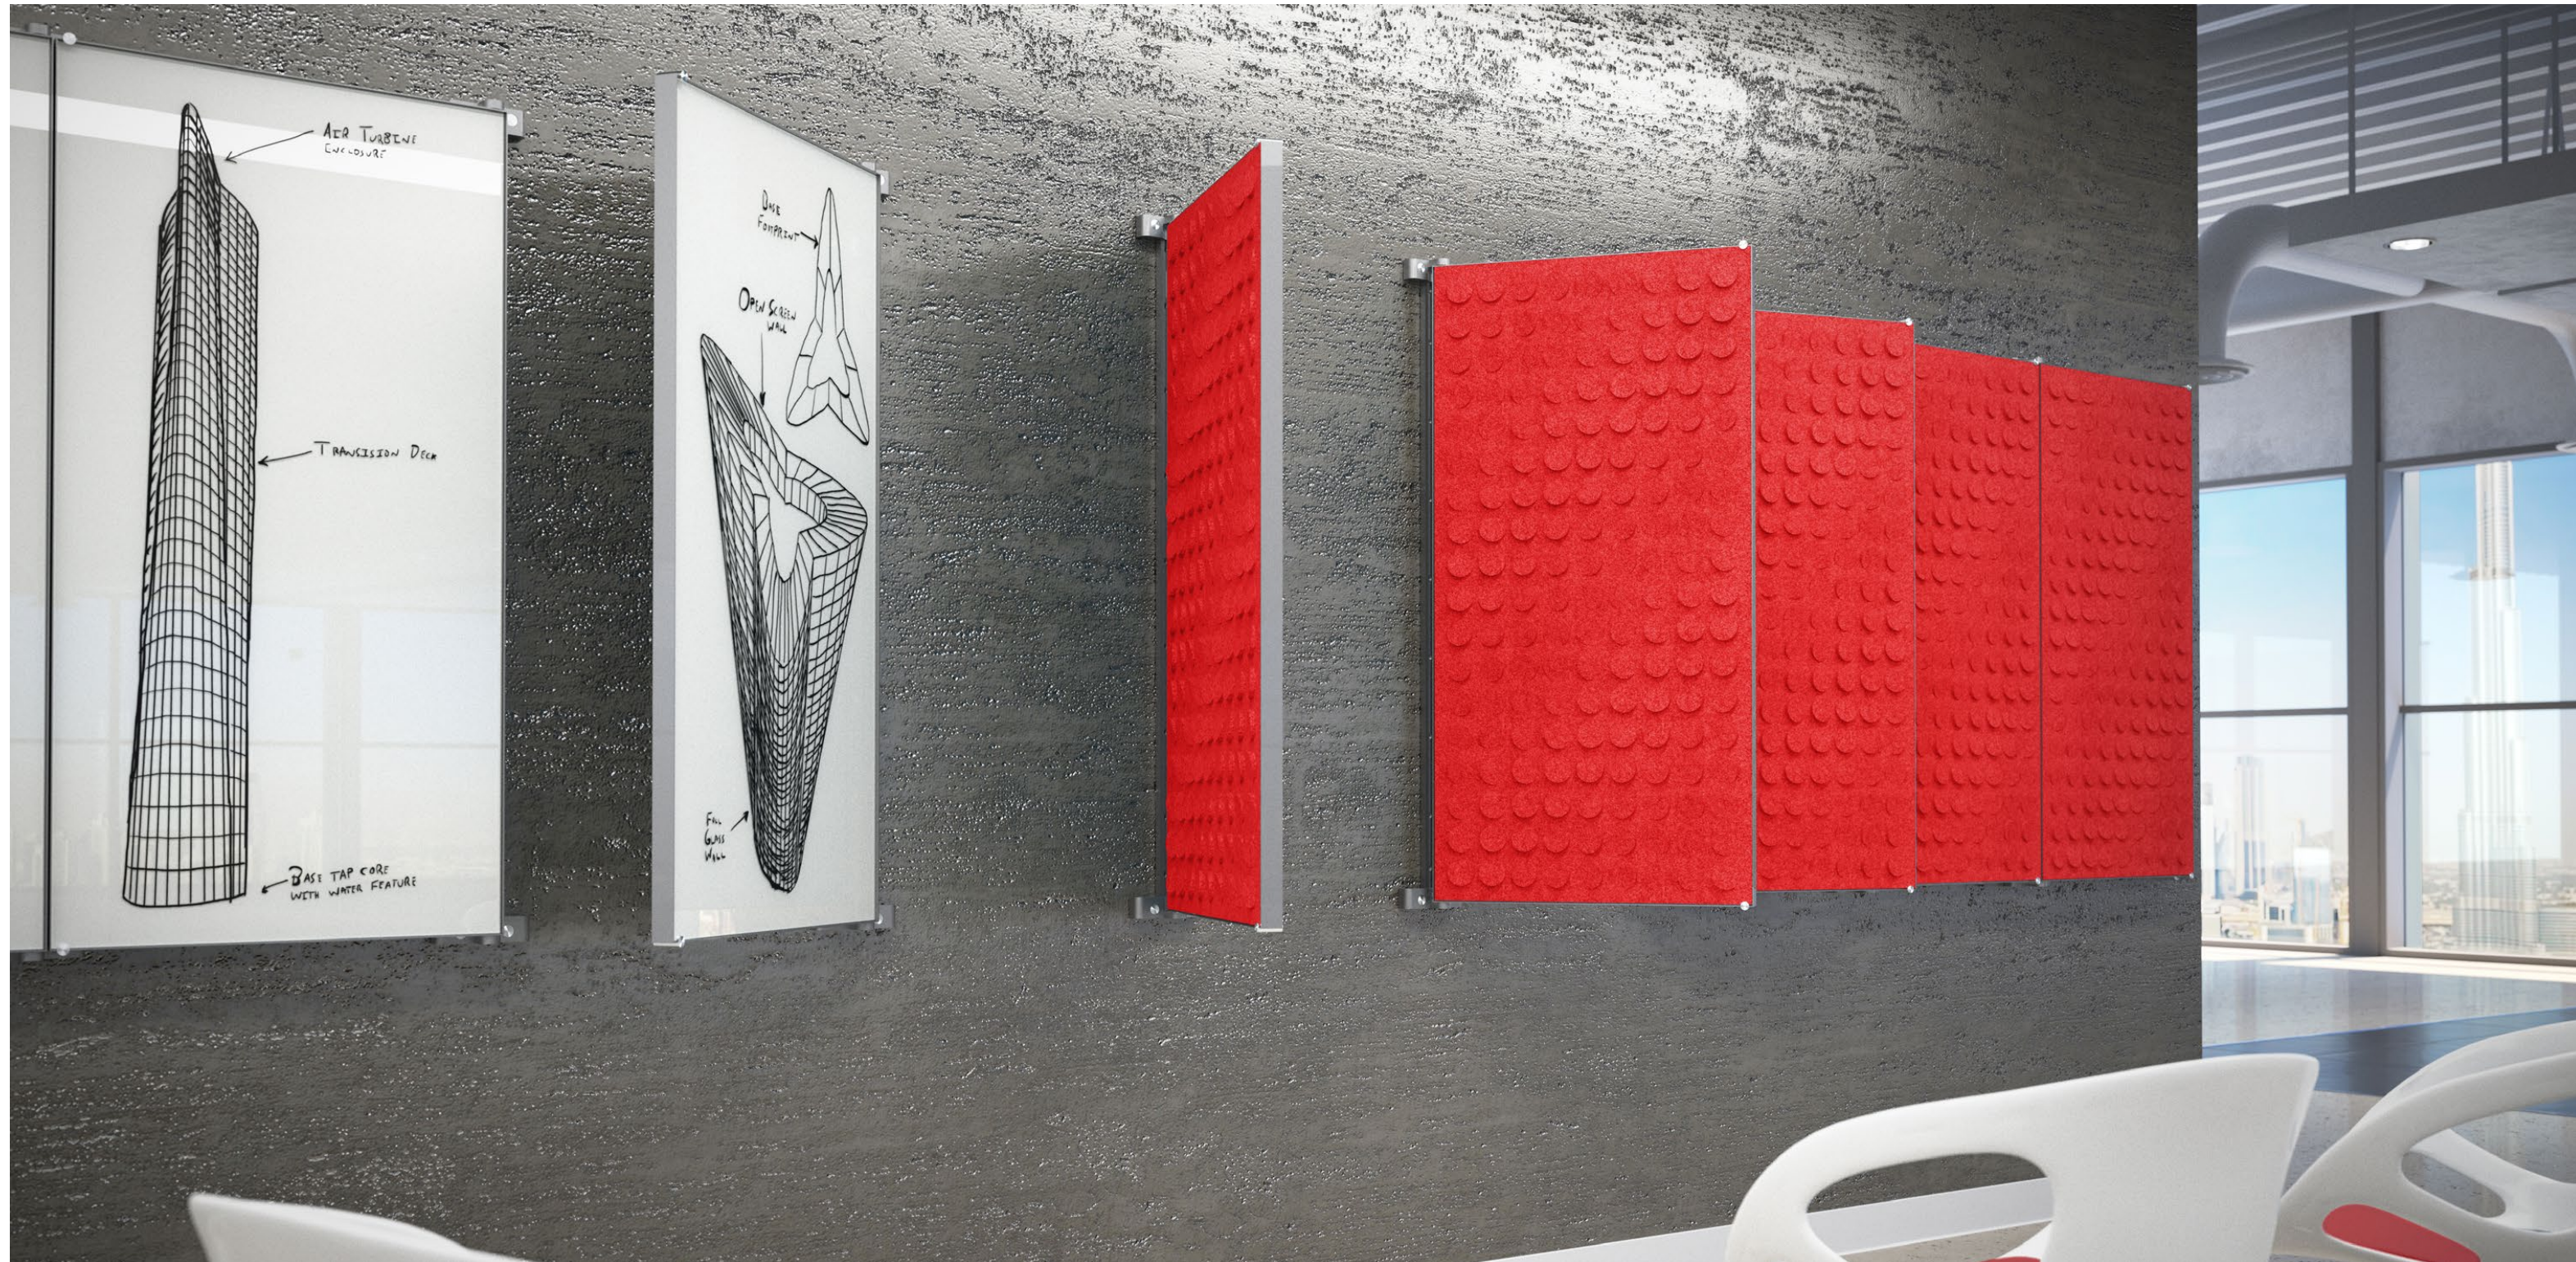

Panel Colors

Panel Styles

OVERVIEW

Why limit a glassboard to one side? Re-think the way work spaces use writable surfaces with Flip by Clarus. Flip allows both sides of a Clarus board to be utilized for a heightened design aesthetic and elegant functionality.

DIMENSIONS

The patented design of Flip features self-leveling hardware and magnets. That means your board will fit snug to your wall, even if it is hung on an uneven surface.

COLORS BY CLARUS

Customize your glass with any color. Visit clarus.com/CBC to see the entire Colors by Clarus collection.

COLORDROP

ColorDrop print technology - a proprietary printing system exclusively by Clarus.

CLARUS GLASS

- 1/4" Clarus tempered safety writing glass
- Non-staining writing surface
- Compatible with any marker, even permanent
- Clarus Opti-Clear Polish and eased corners for safety

*Absorbs 68% at <500hz, 83% 500-2000hz, 85% >2000hz

SIZE

- Height: 48"
- Width: 23.375"
- Total width of footprint: 46.75"

MAGNETIC

- Available in both magnetic & non-magnetic finish