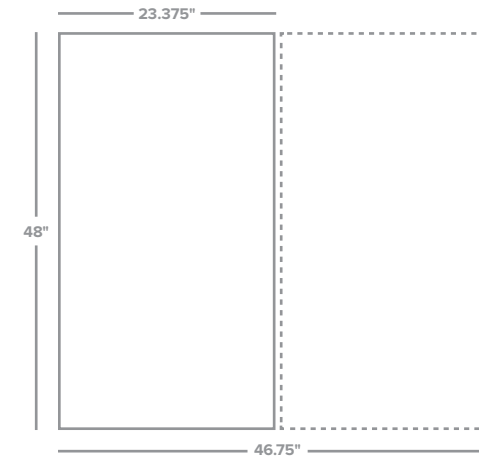

Panel Colors

Panel Styles

OVERVIEW

Why limit a glassboard to one side? Re-think the way work spaces use writable surfaces with Flip by Clarus. Flip allows both sides of a Clarus board to be utilized for a heightened design aesthetic and elegant functionality.

DIMENSIONS

The patented design of Flip features self-leveling hardware and magnets. That means your board will fit snug to your wall, even if it is hung on an uneven surface.

COLORS BY CLARUS

Customize your glass with any color. Visit clarus.com/CBC to see the entire Colors by Clarus collection.

*Absorbs 68% at <500hz, 83% 500-2000hz, 85% >2000hz

SIZE

- Height: 48"
- Width: 23.375"
- Total width of footprint: 46.75"

MAGNETIC

- Available in both magnetic & non-magnetic finish