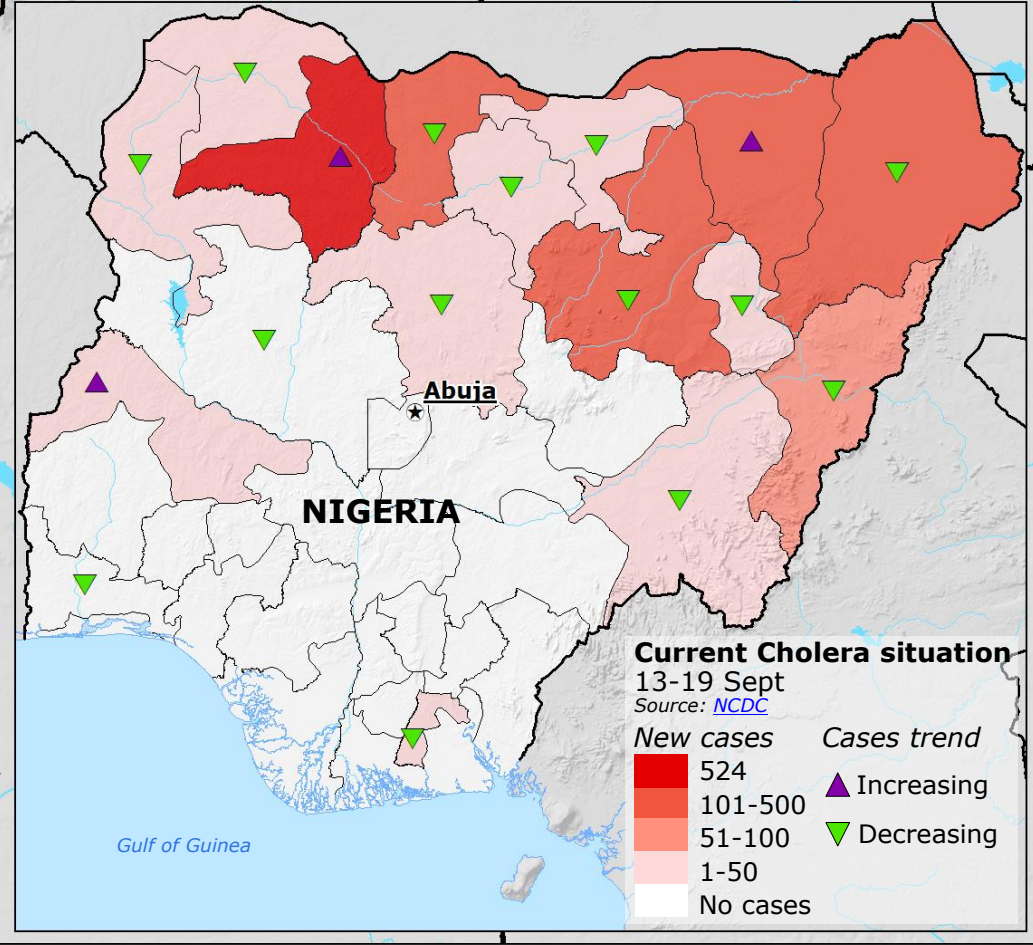

Nigeria | Cholera outbreak

Key figures
Source: [NCDC](#)

- 81,413** cumulative cases 1 Jan – 19 Sept
- 2,791** cumulative fatalities 1 Jan – 19 Sept
- 1,825** new cases 13-19 Sept
- 55** fatalities 13-19 Sept

FCT: Federal Capital Territory.
*State that has reported cases in the last 3 weeks. Other states have reported cases during 2021 but not in the last 3 weeks.
© European Union, 2021. Map produced by the JRC. The boundaries and the names shown on this map do not imply official endorsement or acceptance by the European Union.