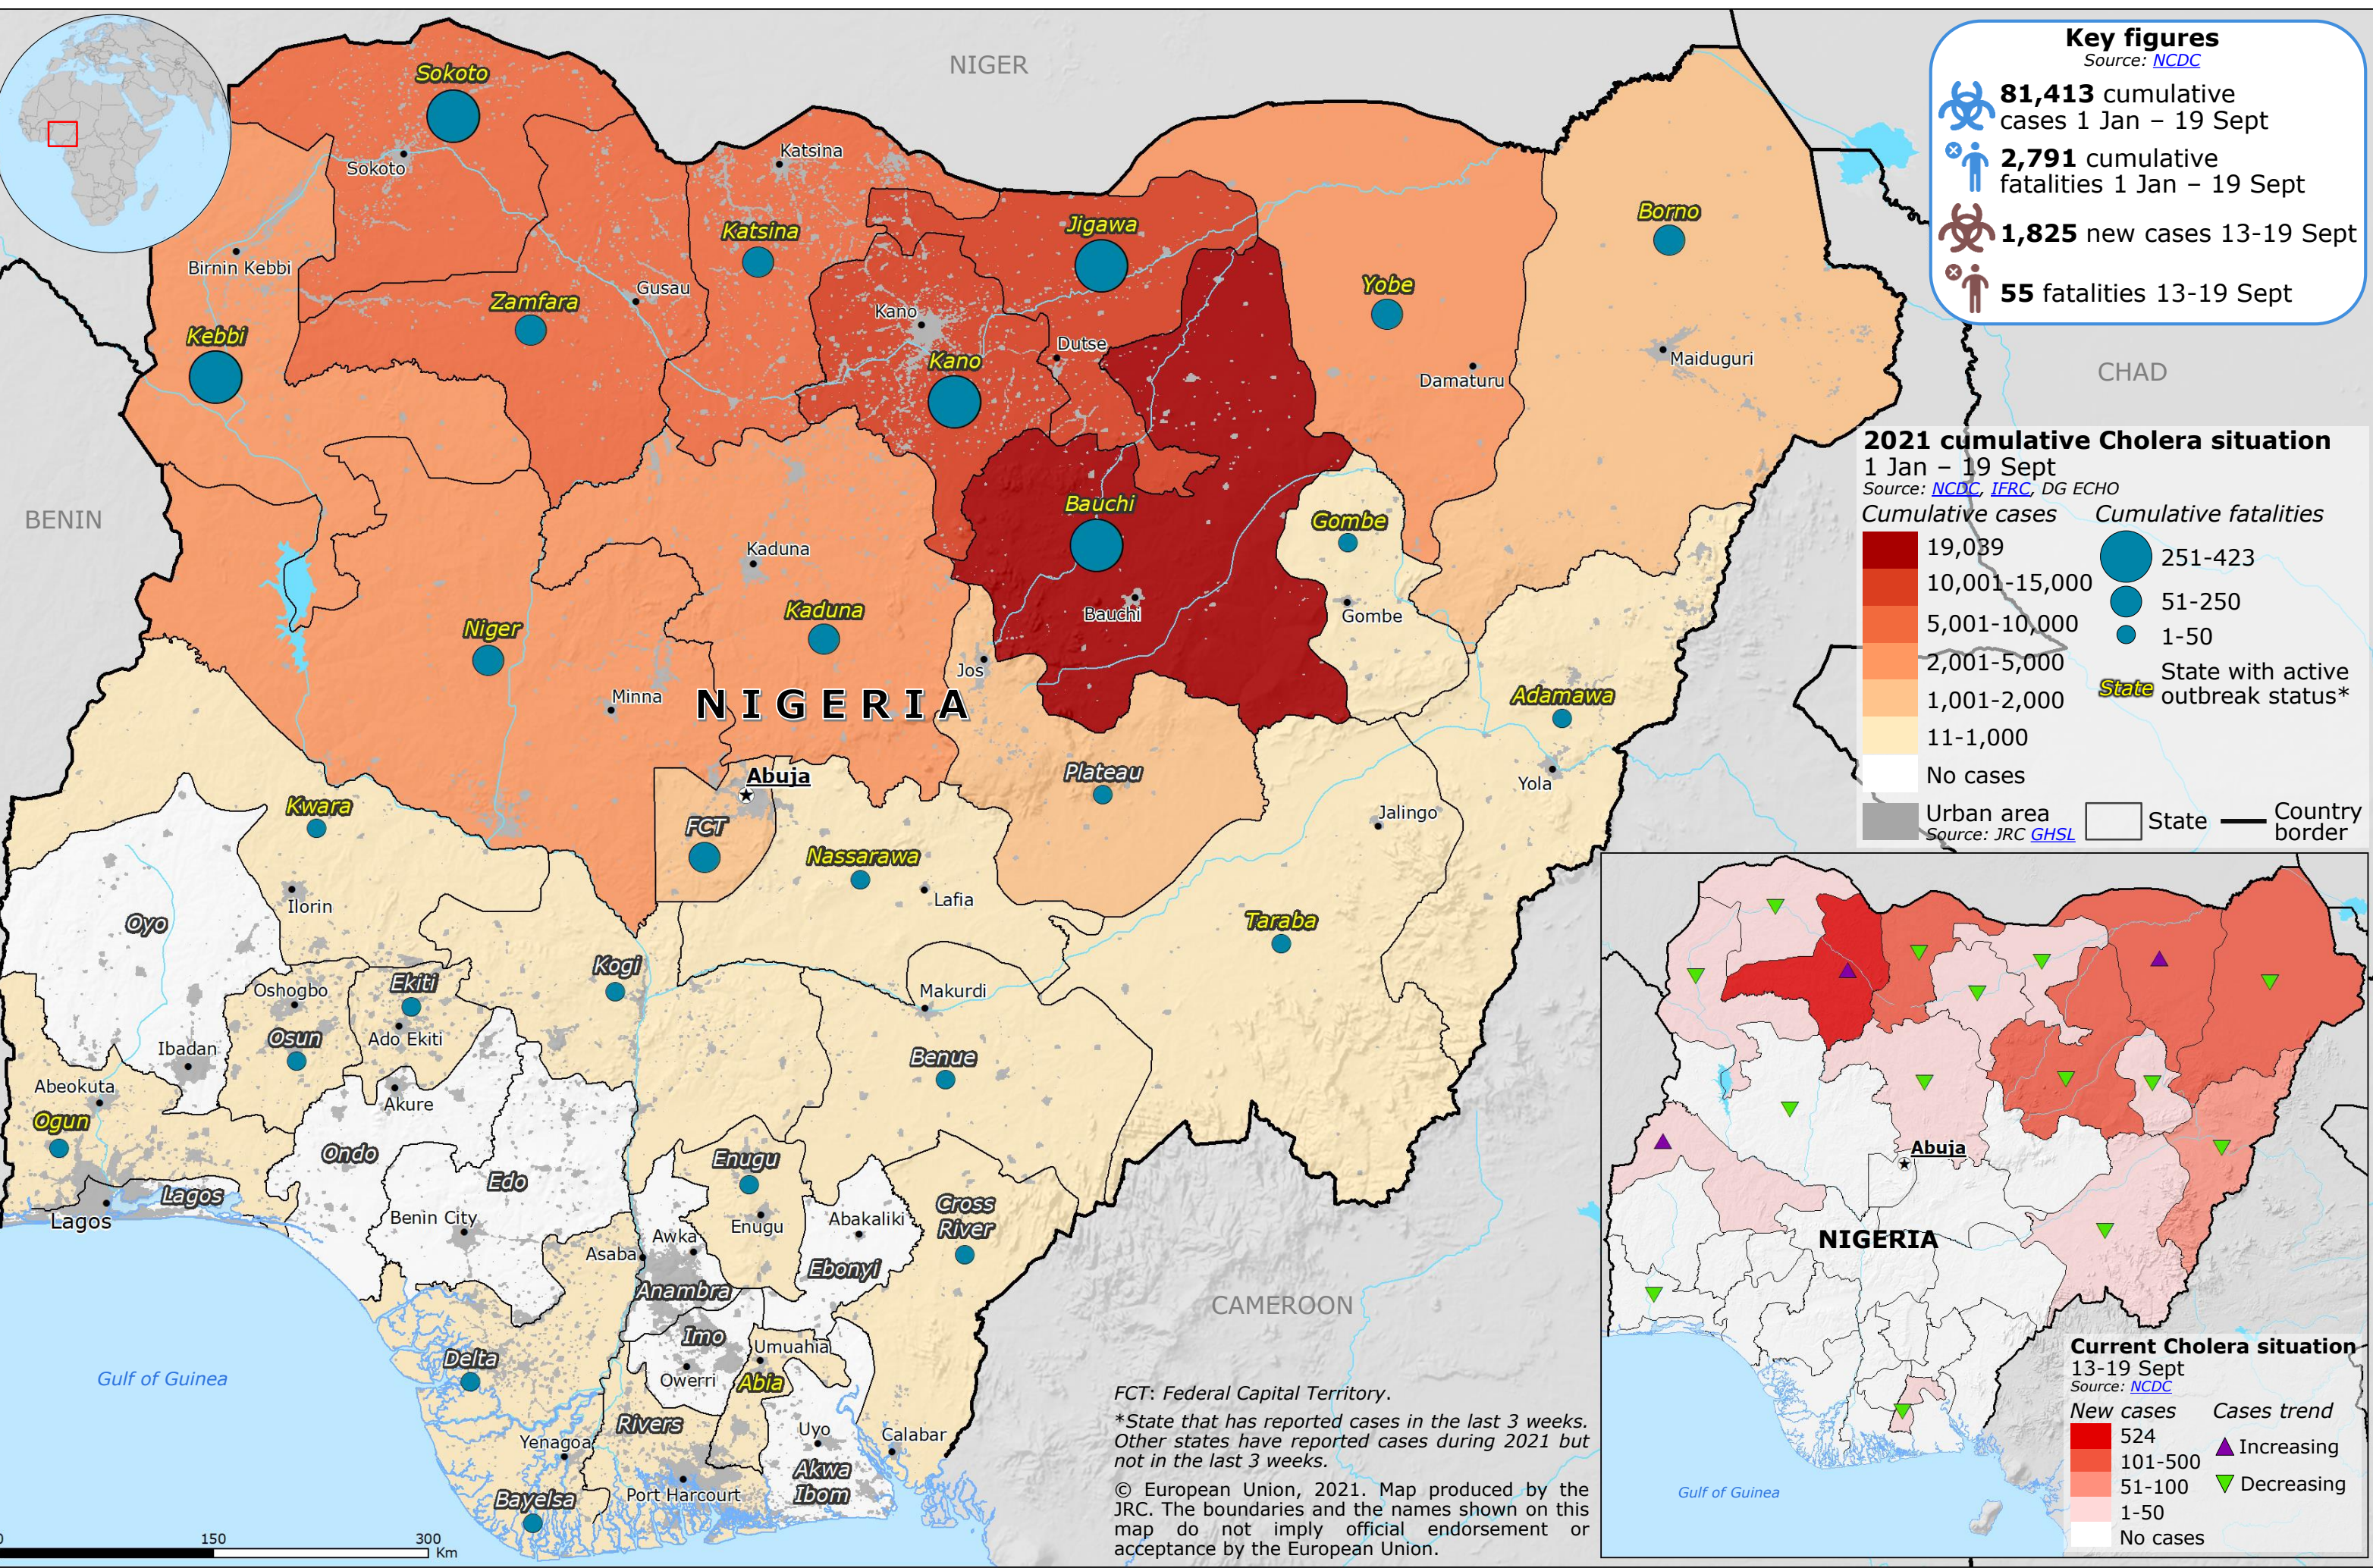

Nigeria | Cholera outbreak

Key figures
Source: [NCDC](#)

- 81,413** cumulative cases 1 Jan – 19 Sept
- 2,791** cumulative fatalities 1 Jan – 19 Sept
- 1,825** new cases 13-19 Sept
- 55** fatalities 13-19 Sept

FCT: Federal Capital Territory.
*State that has reported cases in the last 3 weeks. Other states have reported cases during 2021 but not in the last 3 weeks.
© European Union, 2021. Map produced by the JRC. The boundaries and the names shown on this map do not imply official endorsement or acceptance by the European Union.