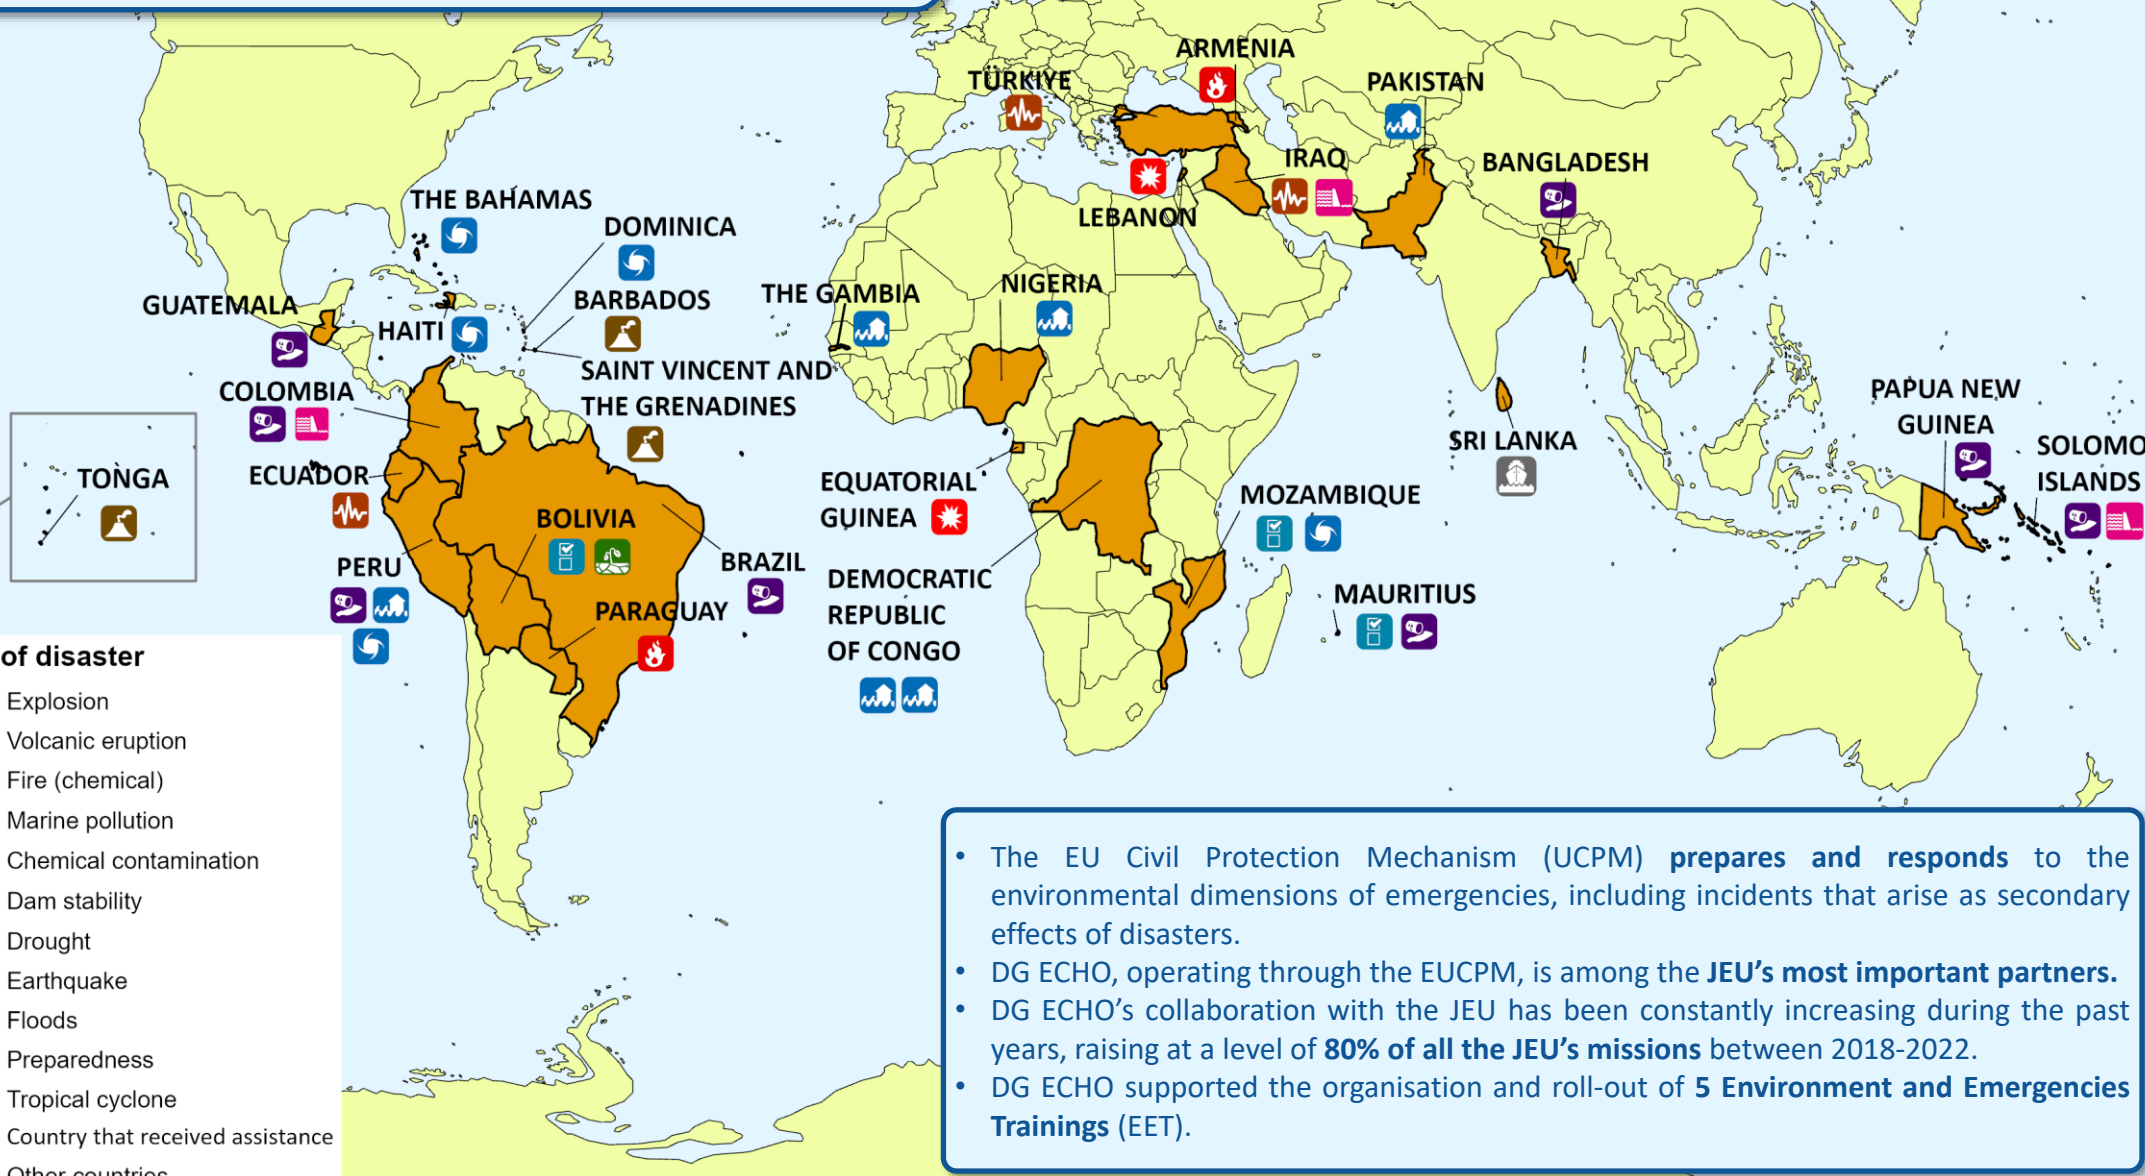

# Environmental Emergencies: UCPM support to JEU

**47** EU environmental experts participated in **35** missions with the UNEP/OCHA Joint Environment Unit (JEU) since 2014.

- The EU Civil Protection Mechanism (UCPM) **prepares and responds** to the environmental dimensions of emergencies, including incidents that arise as secondary effects of disasters.
- DG ECHO, operating through the EUCPM, is among the **JEU's most important partners**.
- DG ECHO's collaboration with the JEU has been constantly increasing during the past years, raising at a level of **80% of all the JEU's missions** between 2018-2022.
- DG ECHO supported the organisation and roll-out of **5 Environment and Emergencies Trainings (EET)**.