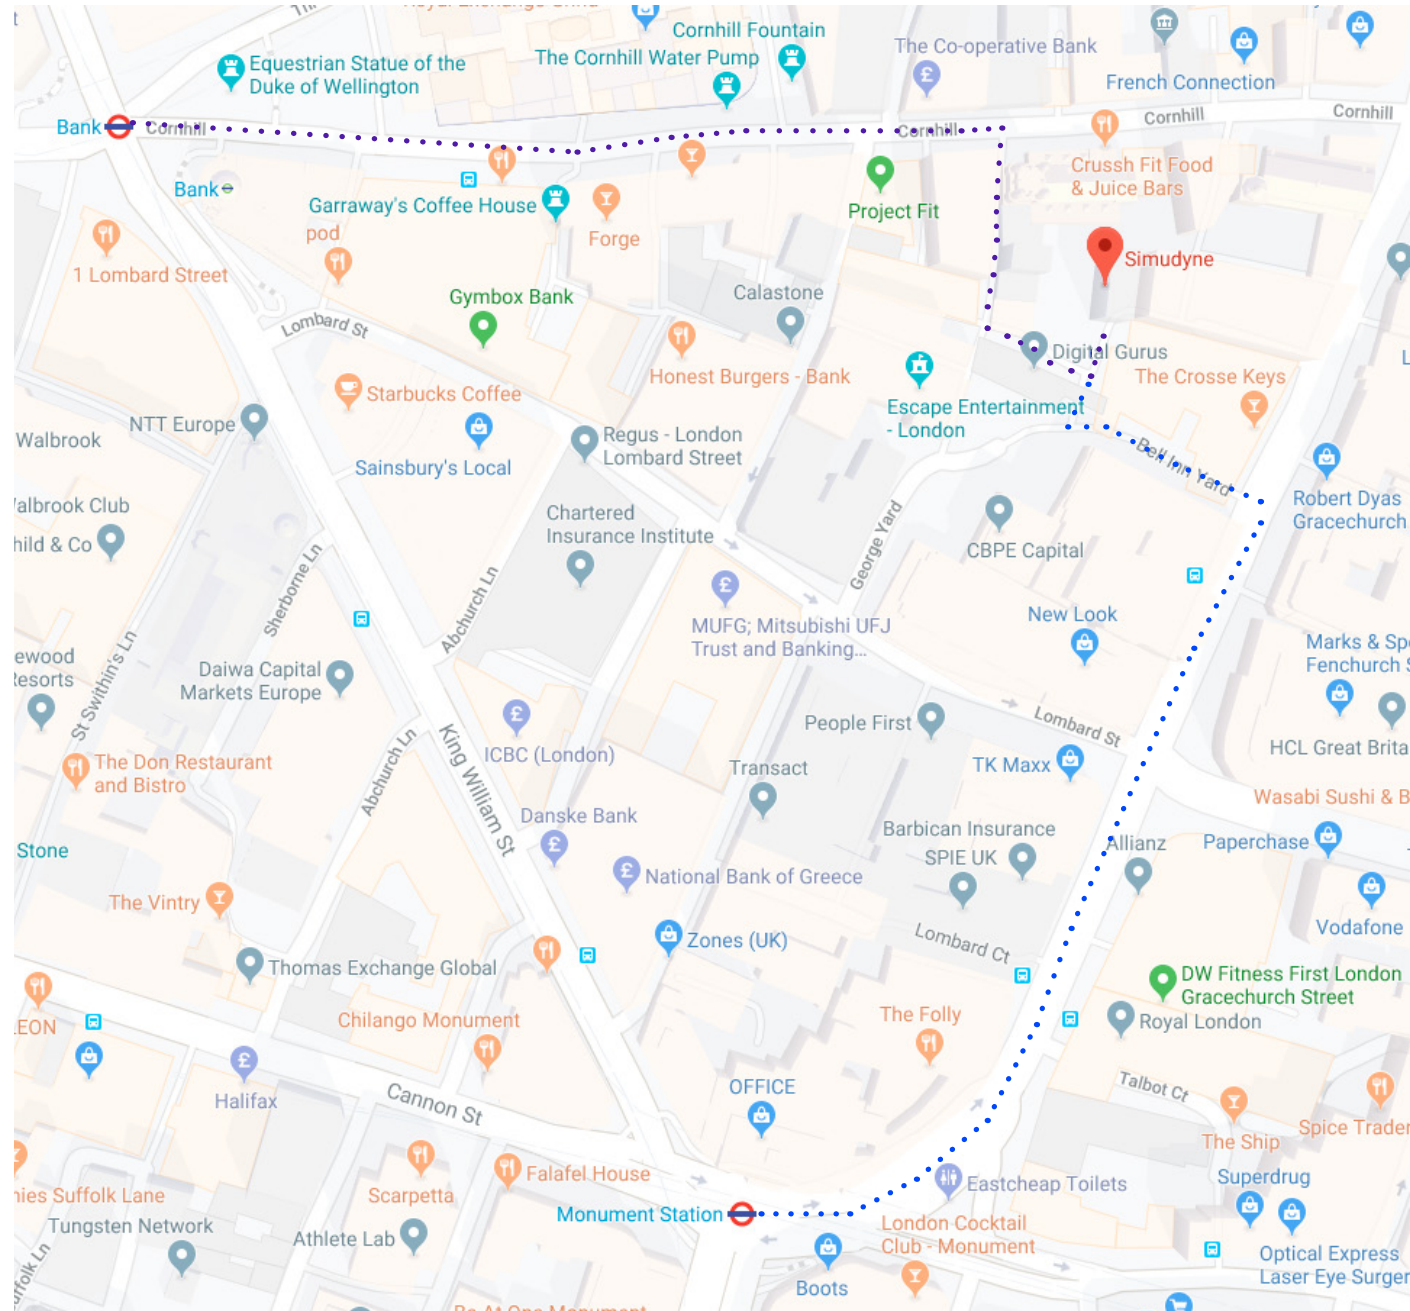

How to find us

Simudyne
St. Michael's Rectory
St. Michael's Alley
London, EC3V 9DS

From Bank Station

- Use Exit 3 to leave the station.
- Walk east on Cornhill towards Pope's Head Alley.
- Turn right after the Yardsmen onto St Michael's Alley.
- Turn left at Jamaica Wine House.
- Turn left at the end of the grass courtyard.
- The office will be in front of you through the black gate.

From Monument Station

- Use Exit for Gracechurch Street.
- Walk east on Eastcheap/A1213 towards Gracechurch St.
- Turn left at the Crosse Keys onto Bell Inn Yard.
- Turn right under the archway onto St Michael's Alley.
- The office will be in front of you through the black gate.