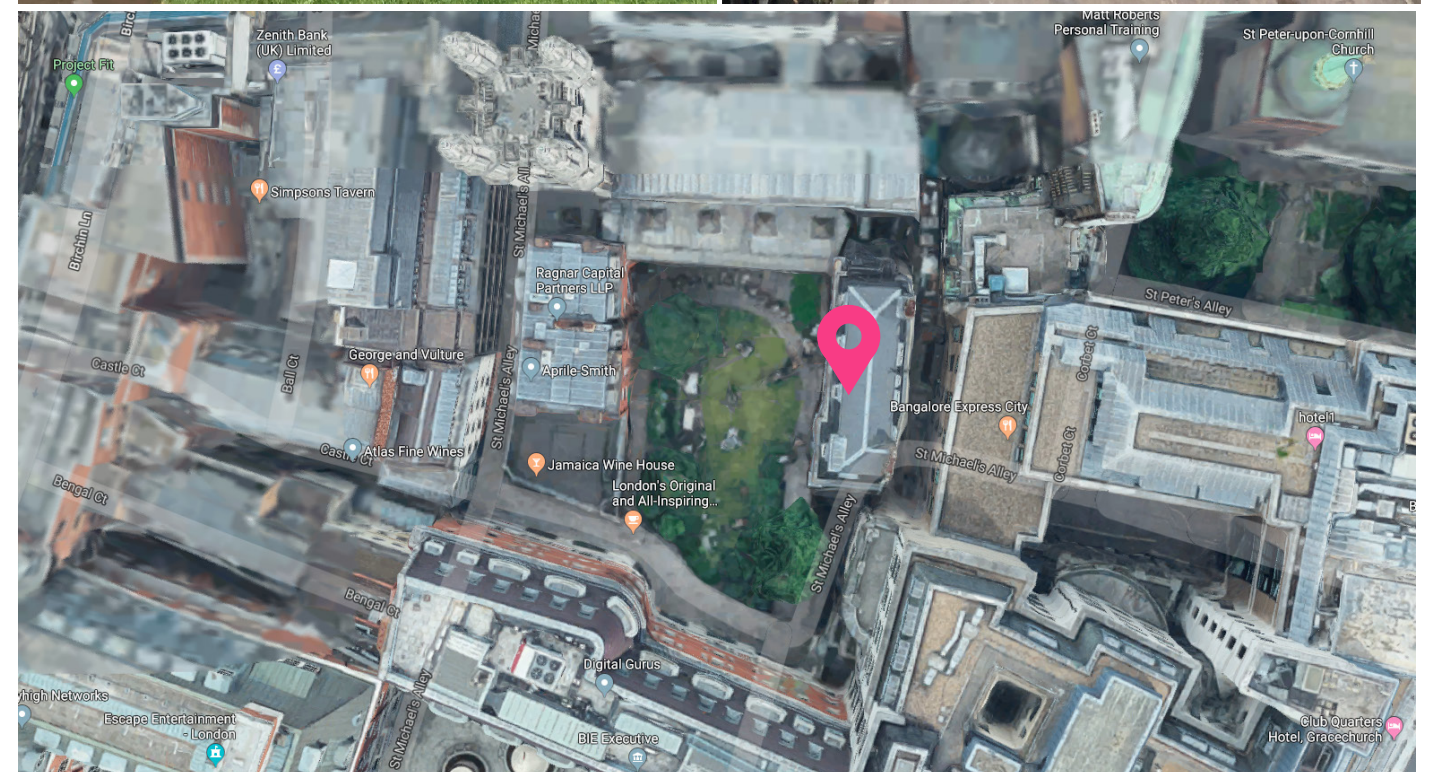

How to find us

Simudyne
St. Michael's Rectory
St. Michael's Alley
London, EC3V 9DS

From Bank Station

- Use Exit 3 to leave the station.
- Walk east on Cornhill towards Pope's Head Alley.
- Turn right after the Yardsmen onto St Michael's Alley.
- Turn left at Jamaica Wine House.
- Turn left at the end of the grass courtyard.
- The office will be in front of you through the black gate.

From Monument Station

- Use Exit for Gracechurch Street.
- Walk east on Eastcheap/A1213 towards Gracechurch St.
- Turn left at the Crosse Keys onto Bell Inn Yard.
- Turn right under the archway onto St Michael's Alley.
- The office will be in front of you through the black gate.