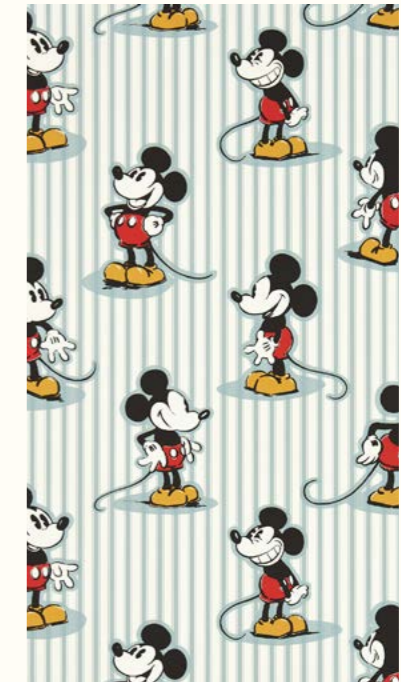

MICKEY STRIPE

A combination of two classics, Sanderson's Tiger Stripe fabric and the icon that is Disney's Mickey feature on this versatile design. Mickey's fun poses are taken from an original black and white Disney character sketch and given a subtle outline to resemble a much-loved sticker.

DAWN BLUE LIGHT PAINT

TRUFFLE 227084

MICKEY STRIPE 217271

WINNIE THE POOH

This delicately coloured and emotive design is our interpretation of Disney's Winnie the Pooh story. Hand painted in watercolour from Disney's original style guides, pack up a picnic and take a stroll through England's enchanted ancient woodland.