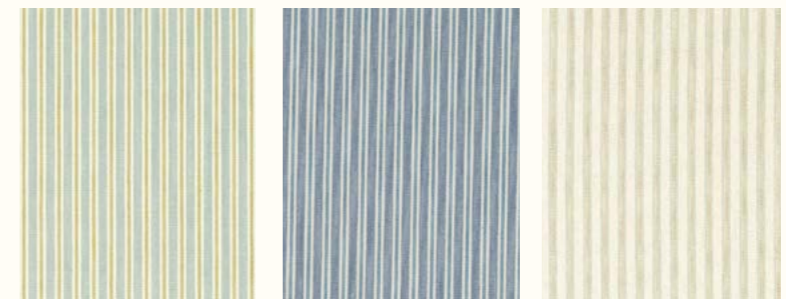

WOODLAND YELLOW PAINT

TRUFFLE 227082

ALICE IN WONDERLAND 217288

DISNEY PAIRINGS: WEAVES

Each magical Disney Home fabric and wallpaper has a twist of classic Sanderson design within its visual narrative. Reminiscent of bygone days, the vintage palette is sweetly coloured in dessert-inspired hues and considerably designed to blend and pair with many a scheme.

Melford Stripe, taken from our Melford Weaves collection is the perfect textural pinstripe to complement our new Disney Home designs.

A mid-weight weave made from cotton and viscose, Melford Stripe evokes a classic country look. Pair with prints such as Winnie the Pooh, Bambi or Snow White for a magical interior scheme.