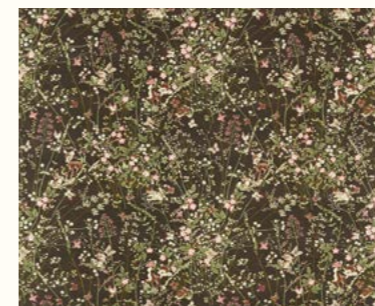

BAMBI

227156