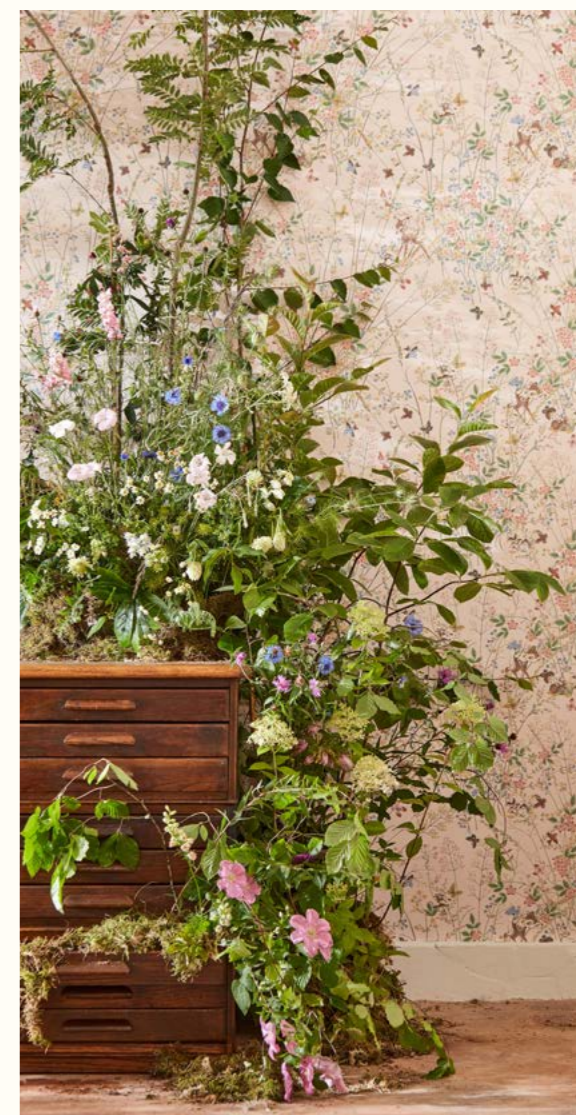

A DIVE INTO THE ARCHIVE

Sanderson's deep-rooted connection with Disney dates back to 1928.

Mickey Mouse made his debut appearance as Steamboat Willie, capturing the hearts and minds of a generation, which would be passed on for decades.

Sanderson was similarly enamoured with this soon-to-be iconic mouse and as we welcomed in the 1930s, we were commissioned by The Walt Disney Company to produce an exciting collection of wallpaper at our Perivale factory, followed by a range of accompanying fabrics, printed in Uxbridge, England.

This original collaboration was much lauded, with HRH the Duke of York, later King George VI, visiting Perivale and viewing some of our early collaborative work with Disney. Now, from the Sanderson archive we have unearthed some of these original archive documents, animation stills, posters and brochures to bring a newly discovered selection of classic fabrics and wallpapers.

Mickey Mouse, Minnie Mouse and Snow White, to name a few, return with a sprinkling of magic for new captivated audiences.