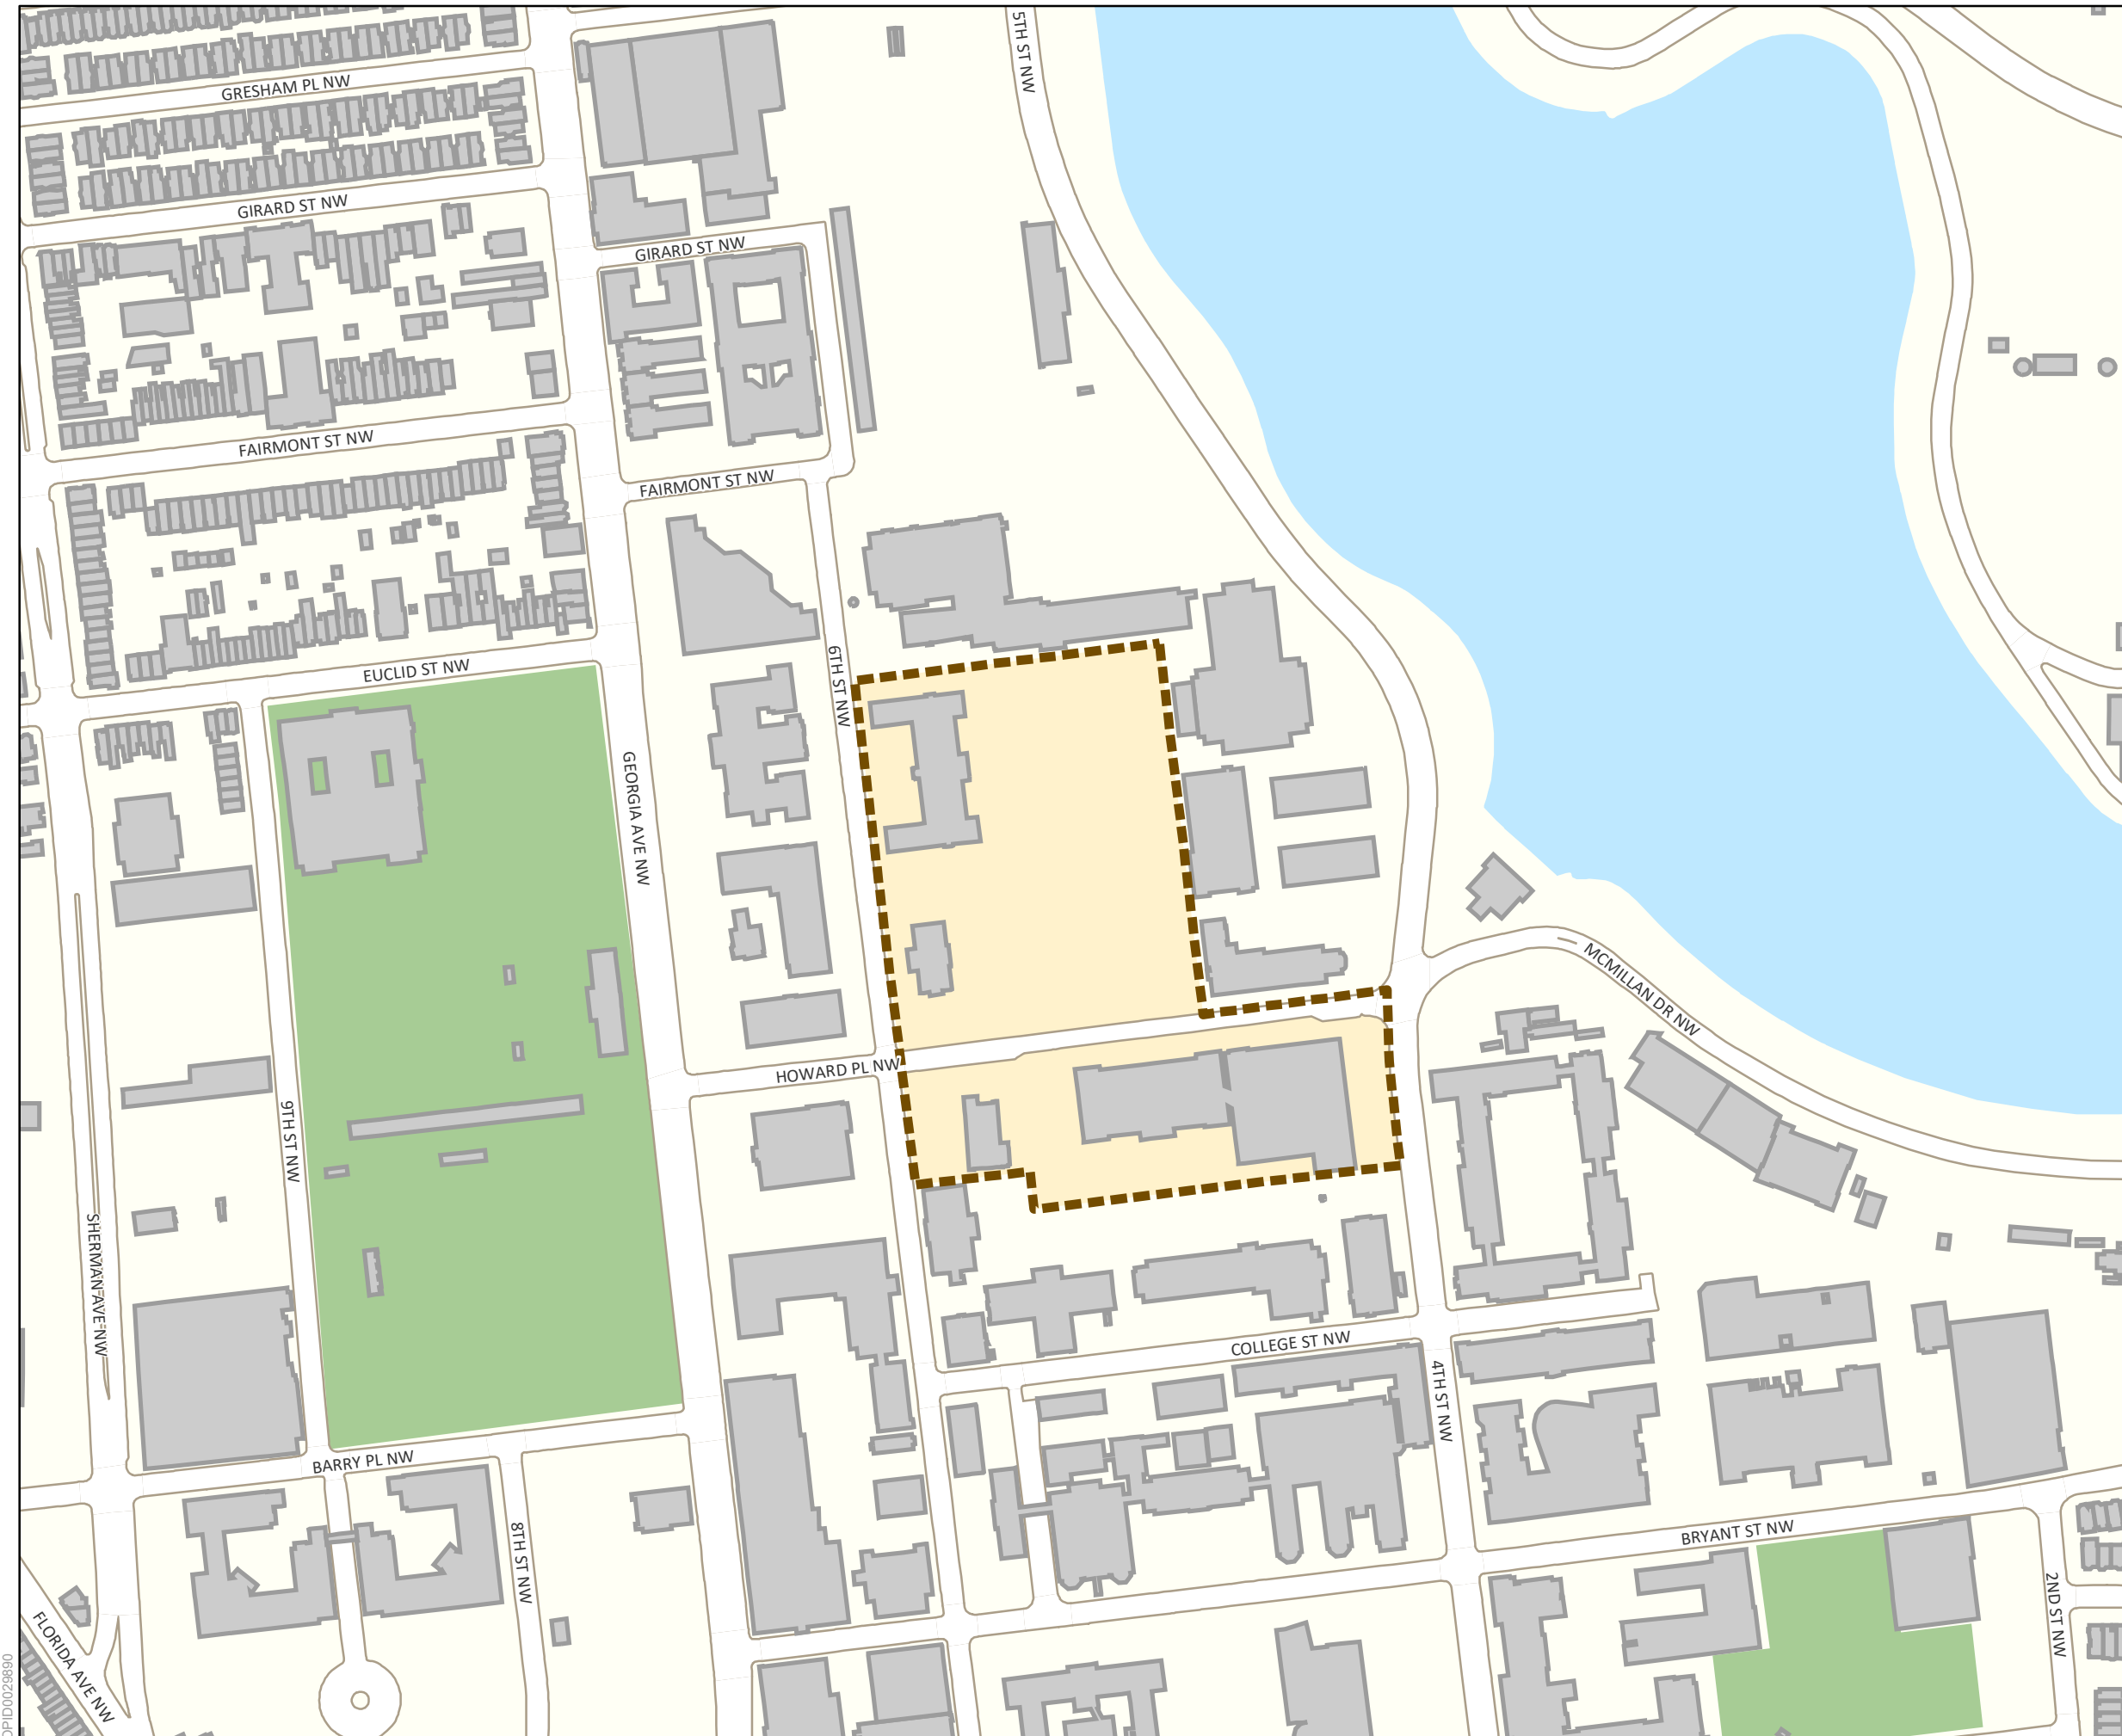

Howard University Historic District (NR/NHL)

Office of Planning ~ June 27, 2019
Government of the District of Columbia

This map was created for planning purposes from a variety of sources. It is neither a survey nor a legal document. Information provided by other agencies should be verified with them where appropriate.