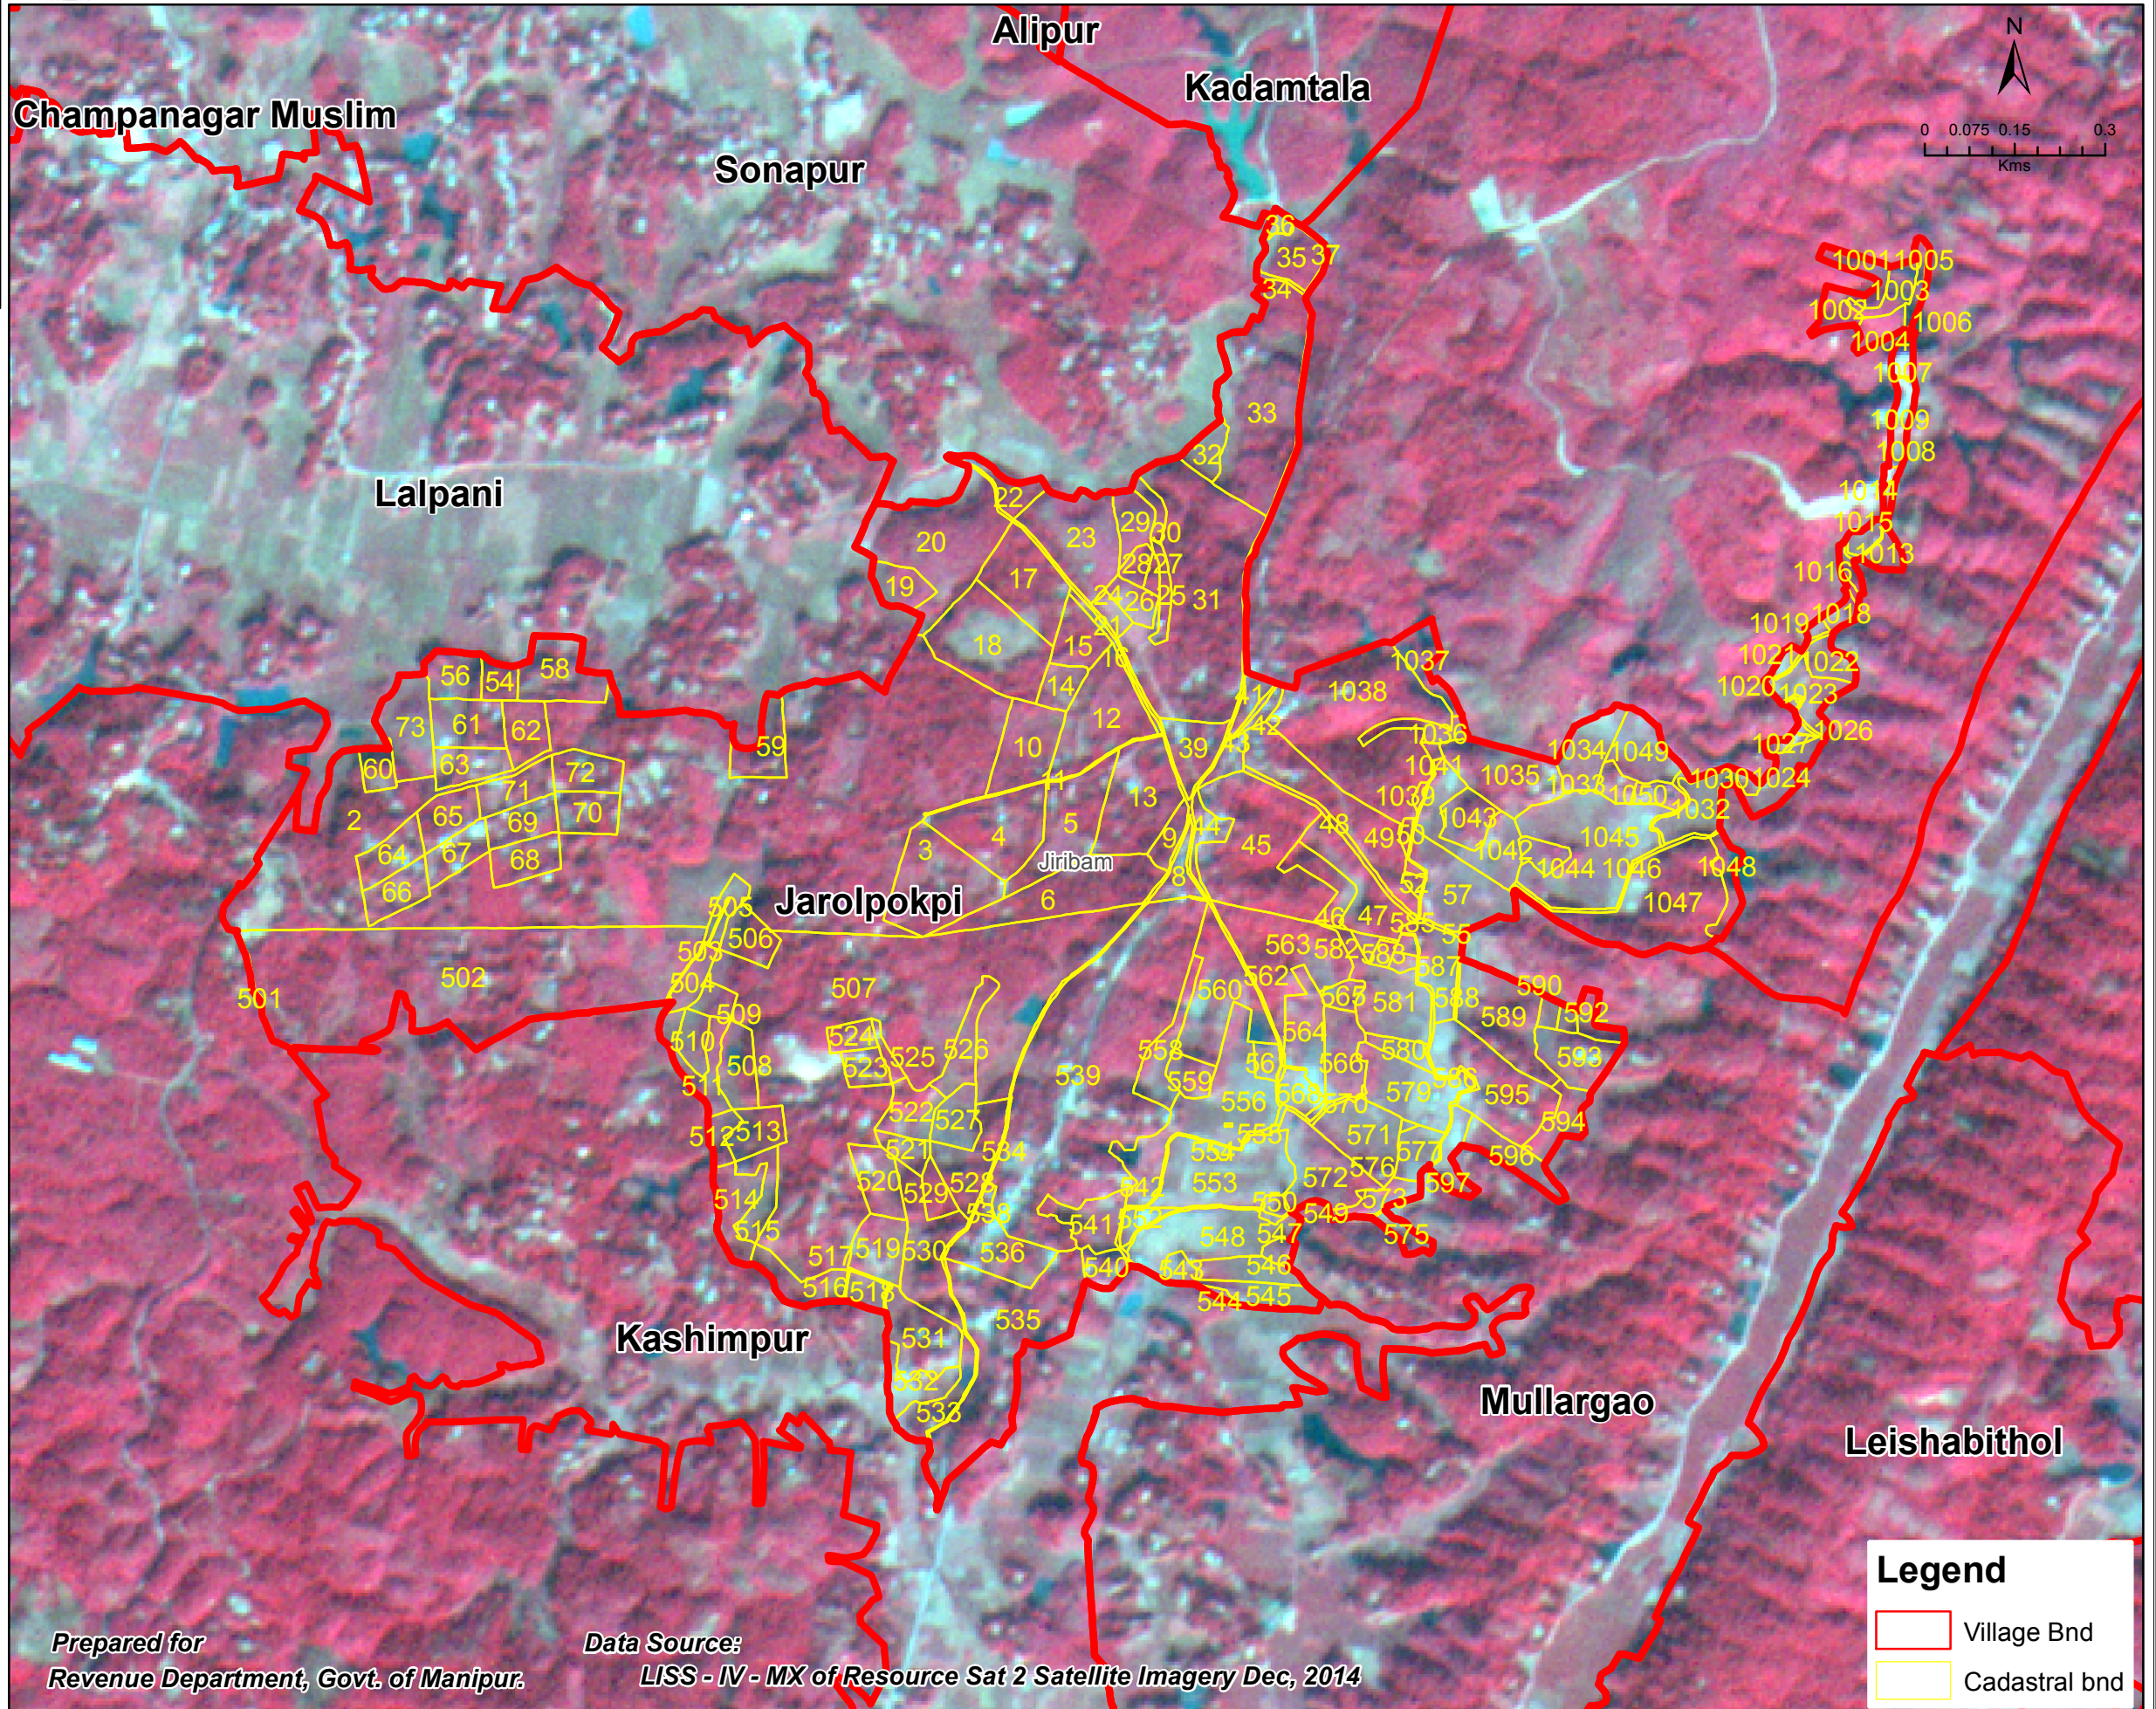

**Jarolpokpi, Jiribam Sub-Division, Jiribam District
Geo-database for Conservation of Paddy land and Wet land, Manipur.**

Borobekra Sub Division

Jiribam District

Manipur

Legend

- Village Bnd
- Cadastral bnd

Prepared for
Revenue Department, Govt. of Manipur.

Data Source:
LISS - IV - MX of Resource Sat 2 Satellite Imagery Dec, 2014