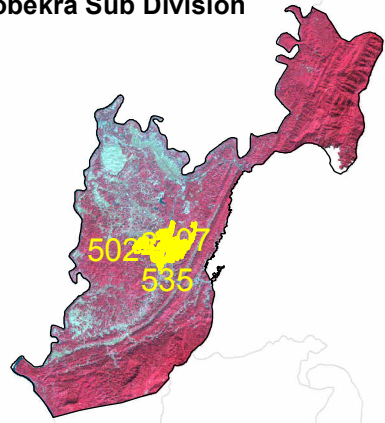

**Jarolpokpi, Jiribam Sub-Division, Jiribam District
Geo-database for Conservation of Paddy land and Wet land, Manipur.**

Borobekra Sub Division

Jiribam District

Manipur

Legend

- Village Bnd
- Cadastral bnd

Prepared for
Revenue Department, Govt. of Manipur.

Data Source:
LISS - IV - MX of Resource Sat 2 Satellite Imagery Dec, 2014