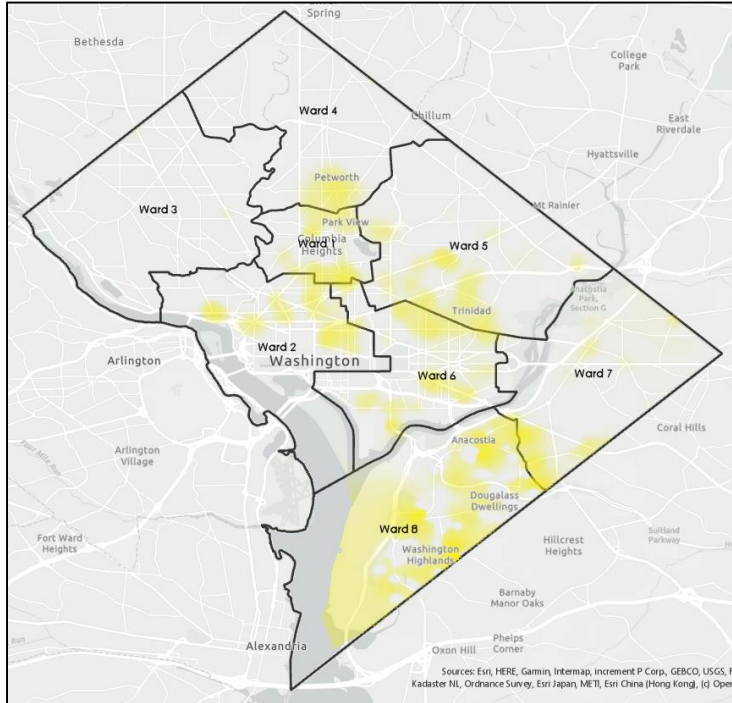

FENTANYL FOUND IN OTHER CONTROLLED SUBSTANCES

EXHIBIT COUNT

PROPORTION

CHANGING NATURE OF FENTANYL ANALOGS

FIBF = fluoro-isobutyl fentanyl

DISTRICT OF COLUMBIA
DFS
DEPARTMENT OF
FORENSIC SCIENCES

DC Department of Forensic Sciences
Forensic Science Laboratory | Public Health Laboratory | Crime Scene Sciences

WE ARE WASHINGTON
GOVERNMENT OF THE
DISTRICT OF COLUMBIA
DC MURIEL BOWSER, MAYOR

GEOGRAPHIC DISTRIBUTION

2018 Fentanyl & Analogs

2019 Fentanyl & Analogs

Change	Prop Total	Proportion of Total Fentanyl Exhibits	Proportion of Heroin Containing Fentanyl or Analog	Proportion of Fentanyl with No Other Substance
SE	+5.4%	+3.8%	+34.0%	+14.3%
NW	-6.6%	+2.3%	+42.5%	+2.1%