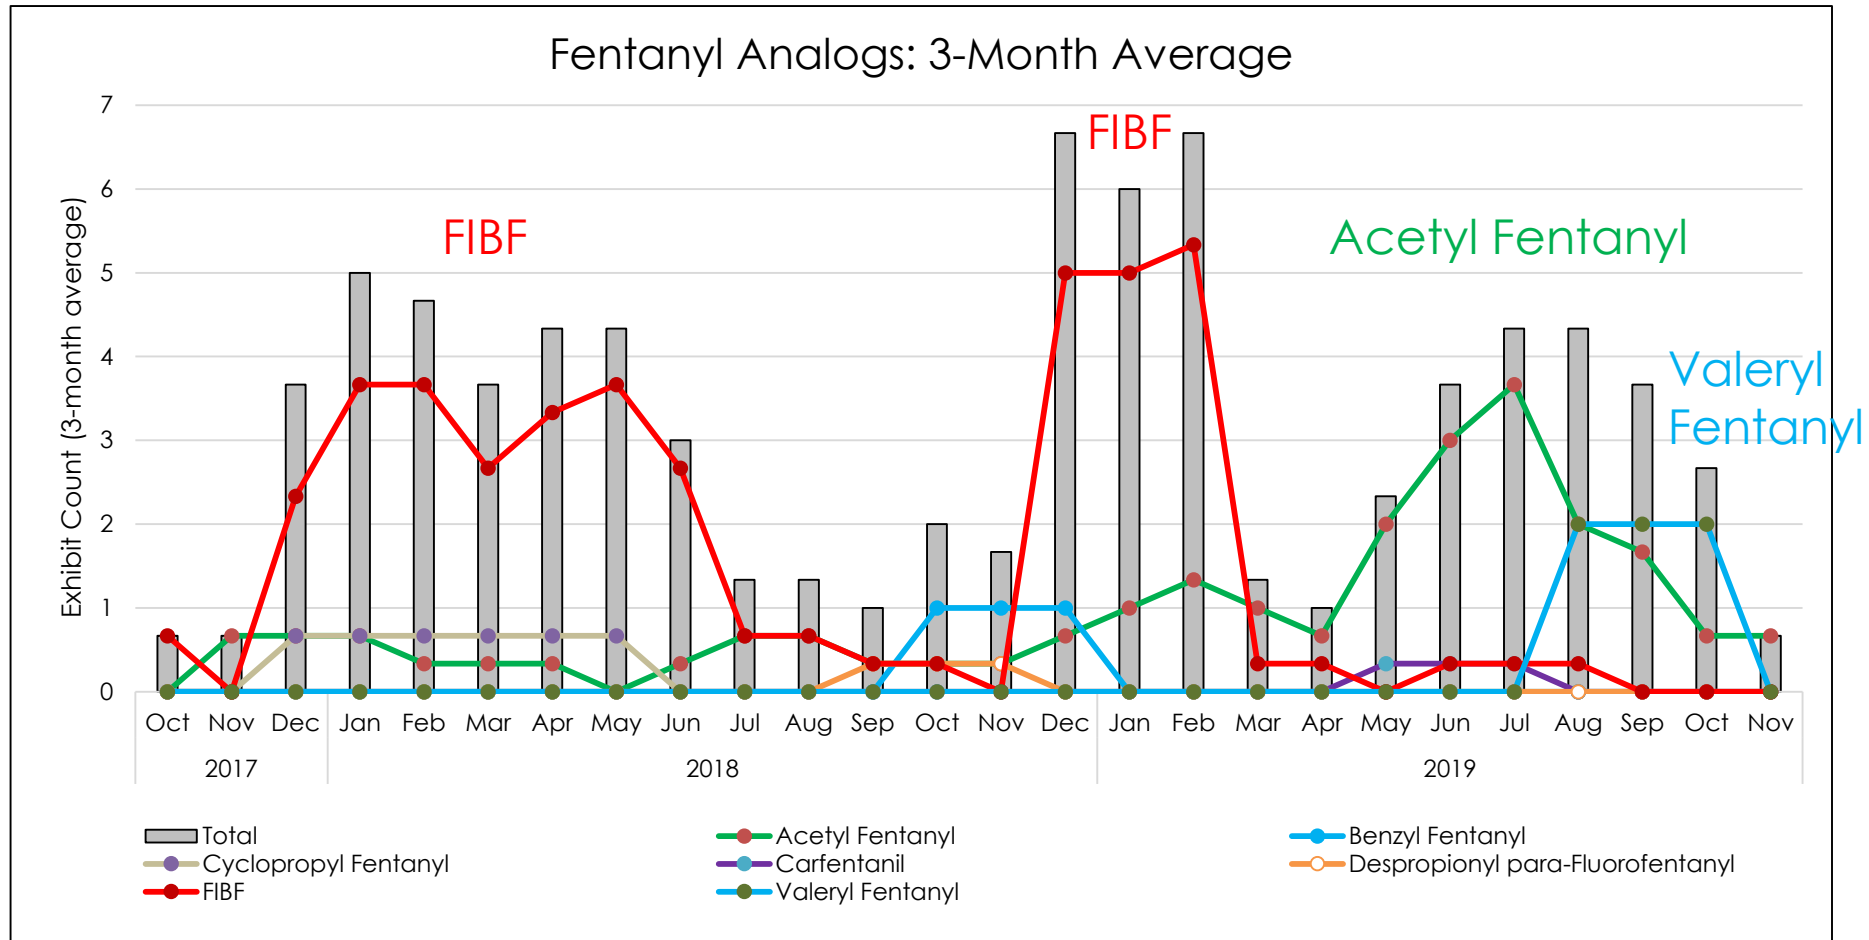

Of all heroin/fentanyl-type exhibits, about **64%** are fentanyl or an analog.

Heroin and fentanyl cases over time; increases in fentanyl cases tend to be accompanied by spikes in fentanyl-adulterated heroin. May 2019 through September 2019 saw a dramatic uptick in the proportion of cases containing fentanyl relative to unadulterated heroin. This increase accompanied a rise in synthetic opioid confirmations overall.

FENTANYL FOUND IN OTHER CONTROLLED SUBSTANCES

EXHIBIT COUNT

PROPORTION

CHANGING NATURE OF FENTANYL ANALOGS

FIBF = fluoro-isobutyl fentanyl

DISTRICT OF COLUMBIA
DFS
DEPARTMENT OF
FORENSIC SCIENCES

DC Department of Forensic Sciences
Forensic Science Laboratory | Public Health Laboratory | Crime Scene Sciences

WE ARE WASHINGTON
GOVERNMENT OF THE
DISTRICT OF COLUMBIA
DC MURIEL BOWSER, MAYOR

GEOGRAPHIC DISTRIBUTION

2018 Fentanyl & Analogs

2019 Fentanyl & Analogs

Change	Prop Total	Proportion of Total Fentanyl Exhibits	Proportion of Heroin Containing Fentanyl or Analog	Proportion of Fentanyl with No Other Substance
SE	+5.4%	+3.8%	+34.0%	+14.3%
NW	-6.6%	+2.3%	+42.5%	+2.1%