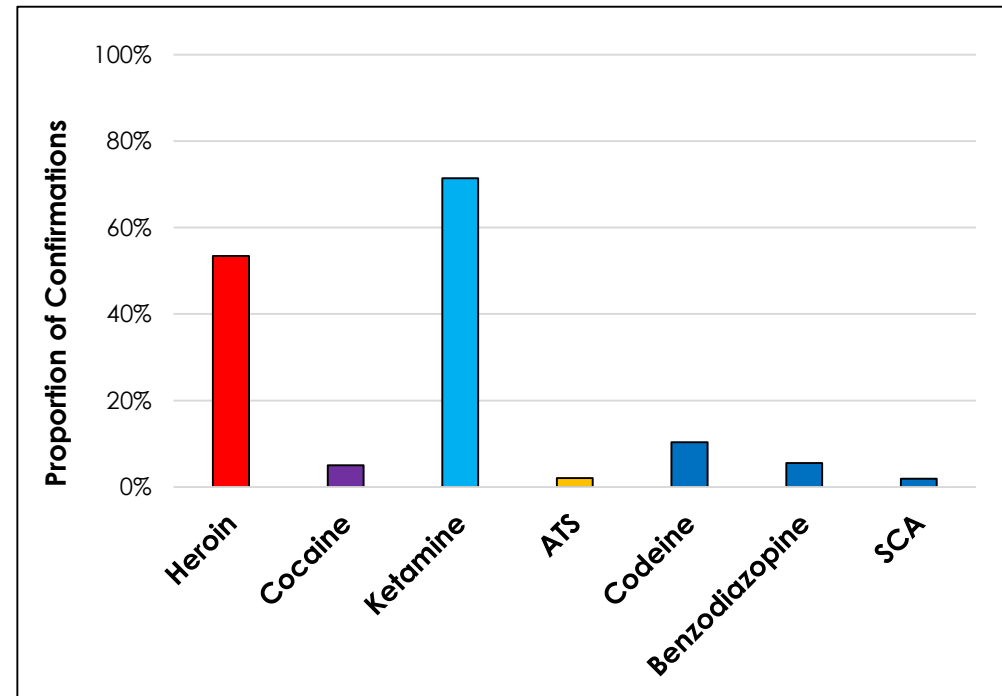

FENTANYL FOUND IN OTHER CONTROLLED SUBSTANCES

EXHIBIT COUNT

PROPORTION

CHANGING NATURE OF FENTANYL ANALOGS

FIBF = fluoro-isobutyl fentanyl

DISTRICT OF COLUMBIA
DFS
DEPARTMENT OF
FORENSIC SCIENCES

DC Department of Forensic Sciences
Forensic Science Laboratory | Public Health Laboratory | Crime Scene Sciences

WE ARE WASHINGTON
GOVERNMENT OF THE
DISTRICT OF COLUMBIA
DC MURIEL BOWSER, MAYOR

GEOGRAPHIC DISTRIBUTION

2018 Fentanyl & Analogs

2019 Fentanyl & Analogs

Change	Prop Total	Proportion of Total Fentanyl Exhibits	Proportion of Heroin Containing Fentanyl or Analog	Proportion of Fentanyl with No Other Substance
SE	+5.4%	+3.8%	+34.0%	+14.3%
NW	-6.6%	+2.3%	+42.5%	+2.1%