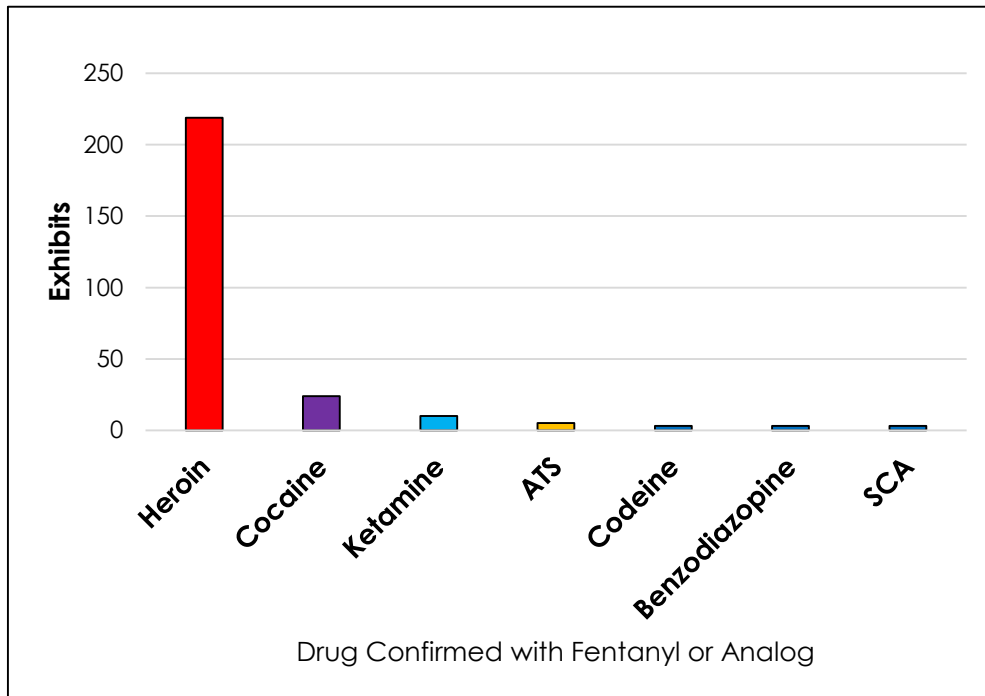

FENTANYL FOUND IN OTHER CONTROLLED SUBSTANCES

EXHIBIT COUNT

PROPORTION

CHANGING NATURE OF FENTANYL ANALOGS

FIBF = fluoro-isobutyl fentanyl

DISTRICT OF COLUMBIA
DFS
DEPARTMENT OF
FORENSIC SCIENCES

DC Department of Forensic Sciences
Forensic Science Laboratory | Public Health Laboratory | Crime Scene Sciences