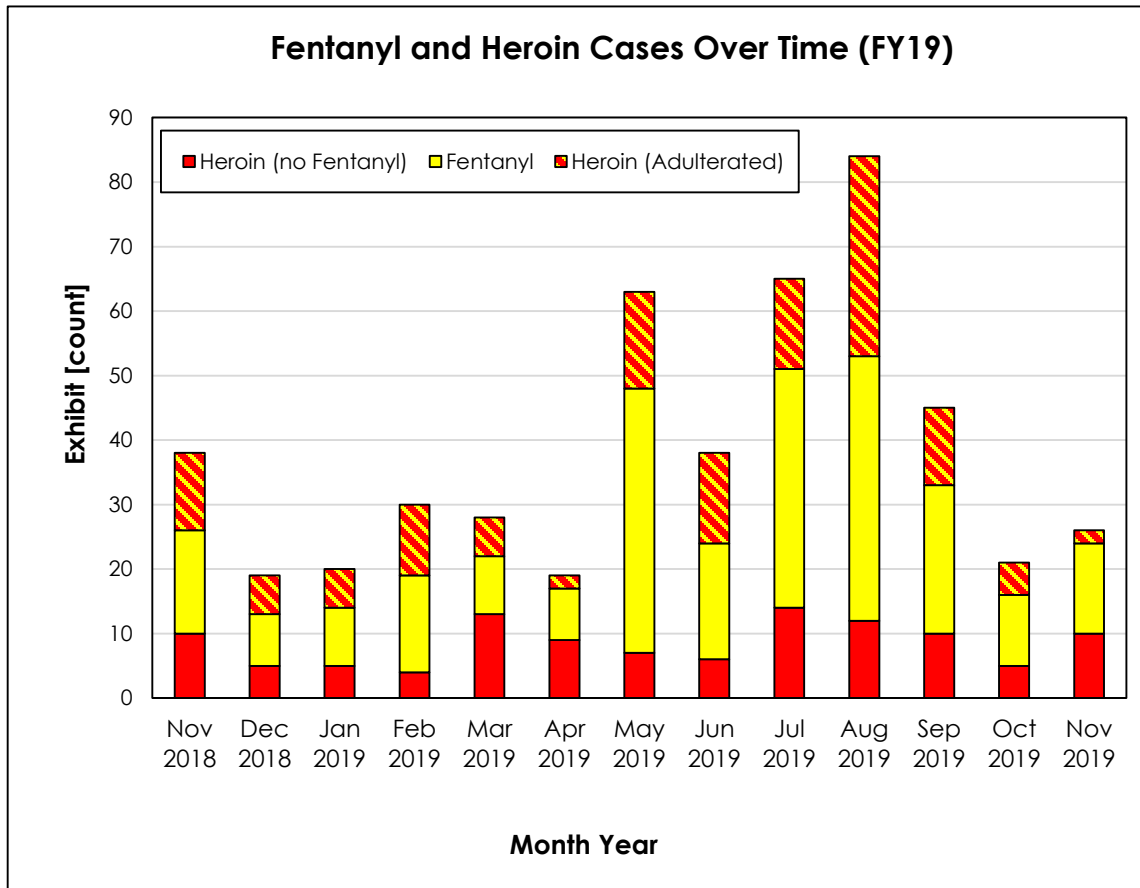

Of all heroin/fentanyl-type exhibits, about **64%** are fentanyl or an analog.

Heroin and fentanyl cases over time; increases in fentanyl cases tend to be accompanied by spikes in fentanyl-adulterated heroin. May 2019 through September 2019 saw a dramatic uptick in the proportion of cases containing fentanyl relative to unadulterated heroin. This increase accompanied a rise in synthetic opioid confirmations overall.