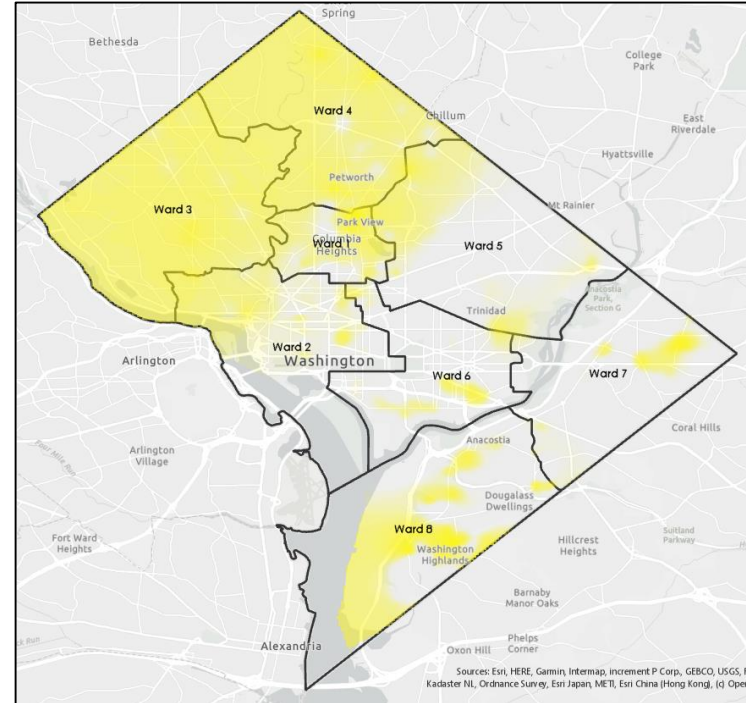

FENTANYL FOUND IN OTHER CONTROLLED SUBSTANCES

EXHIBIT COUNT

PROPORTION

CHANGING NATURE OF FENTANYL ANALOGS

FIBF = fluoro-isobutyl fentanyl

DISTRICT OF COLUMBIA
DFS
DEPARTMENT OF
FORENSIC SCIENCES

DC Department of Forensic Sciences
Forensic Science Laboratory | Public Health Laboratory | Crime Scene Sciences

WE ARE WASHINGTON
GOVERNMENT OF THE
DISTRICT OF COLUMBIA
DC MURIEL BOWSER, MAYOR

GEOGRAPHIC DISTRIBUTION

2018 Fentanyl & Analogs

2019 Fentanyl & Analogs

Change	Prop Total	Proportion of Total Fentanyl Exhibits	Proportion of Heroin Containing Fentanyl or Analog	Proportion of Fentanyl with No Other Substance
SE	+5.4%	+3.8%	+34.0%	+14.3%
NW	-6.6%	+2.3%	+42.5%	+2.1%