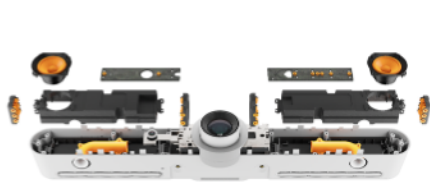

AUDIO	VIDEO	AI VIEWFINDER
Room-filling Sound Large, ultra-low distortion speakers with RightSound™ convey every word with outstanding clarity Adaptive Beamforming Mic Array Beamforming mics pick up voices at every seat and focus on the active talker while suppressing ambient noise Expansion Ready Add up to three Rally mic pods for even greater coverage in larger settings	Ultra-HD Video Brilliantly sharp video, outstanding color, and exceptional optical accuracy at resolutions up to 4K Expansive Room Coverage Motorized lens covers rooms 130° across by 80° high, with lossless image quality up to 5X optical zoom Cinema Quality Logitech RightLight™ technology with WDR captures natural-looking skin tones, even in dim or backlit conditions	Framed to Perfection A second built-in camera lens has the ability to detect participants, amplifying RightSight autoframing See Everyone Clearly All participants, even late arrivals, are automatically seen and included Move About Freely AI Viewfinder uses scene awareness to keep the camera on the action