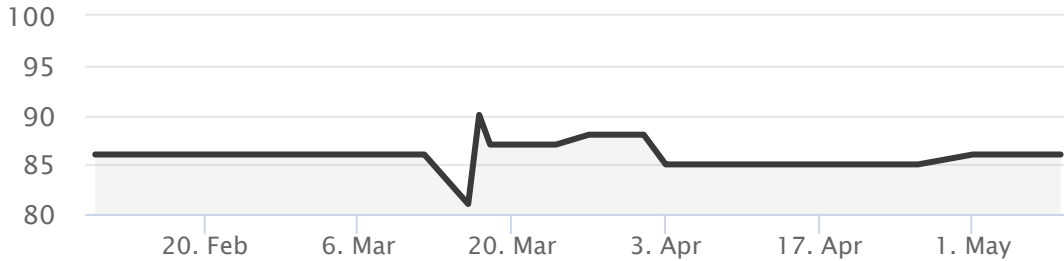

86%

Great

Accessibility

How compliant this website is with the WCAG 2.1 accessibility standard.

For people improving accessibility

SCORE OVER TIME

Level A

87.1%

↓ Down 0.40%

Level AA

84.0%

↑ Up 0.50%

Level AAA

81.7%

↑ Up 0.60%

Most common issues