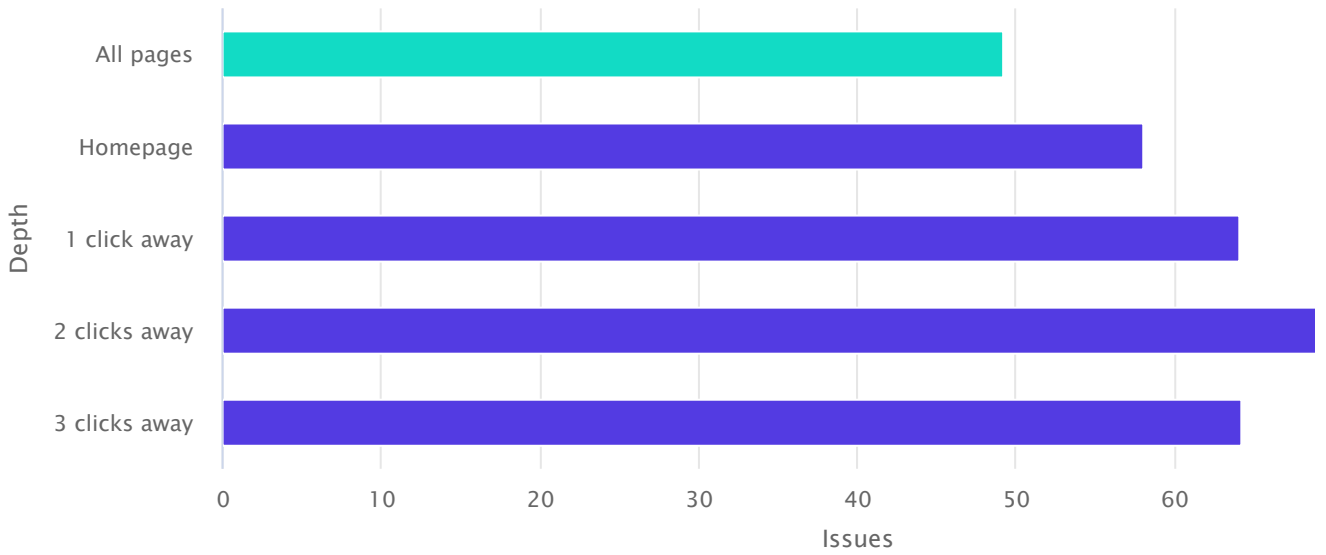

Visual

57 failing

checks

Auditory

18 failing

checks

Motor

22 failing

checks

Cognitive

36 failing

checks

Levels over time