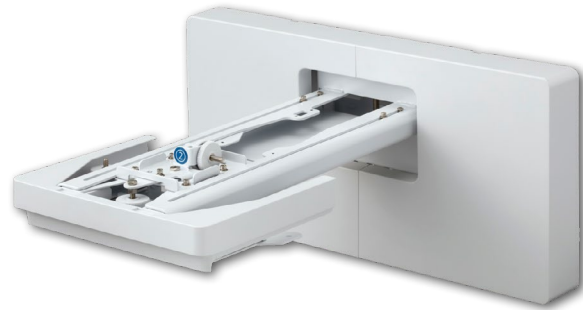

# Projector Series Wall Mounts

Short Throw, Ultra-short Throw and  
Extreme-short Throw

Projector/Display	Bundled Mount	Alternate Mount	Replacement Mount Availability
PowerLite 470/475W/480/485W	V12H517020 (ELPMB28) – Discontinued	<p><b>Legacy Mounts:</b>                      V12H517020 (ELPMB28) – Discontinued                      V12H675020 (ELPMB43) – Discontinued                      V12H777020 (ELPMB46) – Discontinued                      V12H902020 (ELPMB53) – Discontinued</p> <p><b>Current Mount:</b>                      V12HA06A05 (ELPMB62)</p>	Epson.com, authorized resellers
BrightLink 475Wi/480/485Wi BrightLink Pro 1410Wi	V12H517020 (ELPMB28) – Discontinued		
PowerLite 570/575W/580/585W	V12H675020 (ELPMB43) – Discontinued		
BrightLink 575Wi/585Wi/595Wi BrightLink Pro 1420Wi/1430Wi	V12H675020 (ELPMB43) – Discontinued		
PowerLite 675W/680/685W/720/ 725W/750F/760W/770F/755F/ 775F/800F/805F  BrightLink 685Wi/695Wi/725Wi/ 735Fi/760Wi/770Fi/1480Fi/ 1485Fi/1450Ui/1460Ui	N/A		
BrightLink 696Ui/697Ui	V12H777020 (ELPMB46) – Discontinued	<p>V12H902020 (ELPMB53) – Discontinued                      V12HA06A05 (ELPMB62)</p>	Epson.com, authorized resellers
PowerLite 700U BrightLink 1470Ui	N/A		
BrightLink 710Ui	V12H902020 (ELPMB53) – Discontinued		

### PowerLite Extreme Short Throw Wall Mount

Projector/Display	Wall Mount	Replacement Mount Availability
PowerLite 810E	V12HB12010 (ELPMB75)	Epson.com, authorized resellers

\* Back cover for 400 Series short throw models is not compatible with 500 Series projectors.