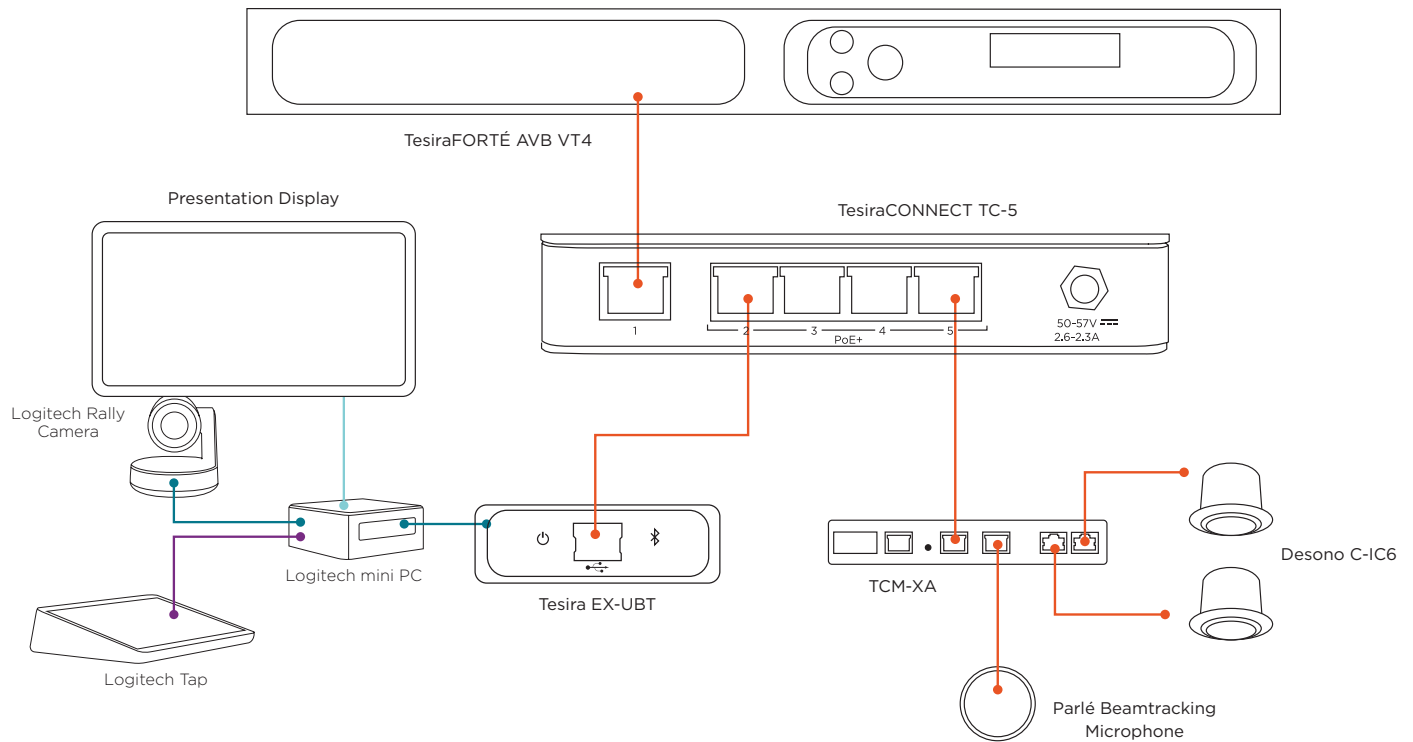

### KEY

- 1 DESONO C-IC6
- 2 PARLÉ TCM-XA
- 3 LOGITECH MINI PC
- 4 TESIRAFORTÉ AVB VT4
- 5 TESIRA EX-UBT
- 6 TESIRACONNECT TC-5
- 7 LOGITECH RALLY CAMERA
- 8 LOGITECH TAP

### LEGEND

- CATEGORY CABLE
- HDMI
- USB
- LOGITECH STRONG USB

### FEATURES/BENEFITS

- A Parlé microphone's four 90' zones can simultaneously identify and steer towards talkers, allowing participants to move freely around a space.
- Biamp's Certified Room Bundles include all the audio equipment and cabling needed to deliver extraordinary meetings every single time. Supporting this are tools and software to minimize deployment time and enhance consistency of tuning.
- This equipment combination from Logitech and Biamp is fully tested and approved by both parties, guaranteeing extraordinary meeting experiences no matter your choice of UC platform.
- Biamp's digital signal processors are trusted around the world to provide the best possible audio processing platform. The TesiraFORTÉ AVB VT4 packs all the power needed to handle any acoustic challenge.

## EQUIPMENT LIST

QUANTITY	PRODUCT	FUNCTION
1	Biamp MRB-C	Certified Medium Room Bundle with white ceiling microphone. Included Equipment: (1) Parlé TCM-XA Ceiling Microphone with Amplifier (1) TesiraFORTE AVB VT4 Processor (1) TesiraCONNECT TC-5 Connection Device (1) Tesira EX-UBT UC Interface (2) Desono C-IC6 Ceiling Speakers (2) 25' (7.5 M) Plenum Cat 5e Cable (4) 10' (3 M) Plenum Cat 5e Cable (1) 3' (0.9 M) Cat 5e Cable (1) Room Deployment Instructions (1) Room Deployment Instructions
1	Logitech Rally Camera	Premium PTZ camera with Ultra-HD imaging system and automatic camera control.
1	Logitech mini PC	Hosts UC software and provides connection points for peripheral devices.
1	Logitech Tap	Touch controller for UC room system software.