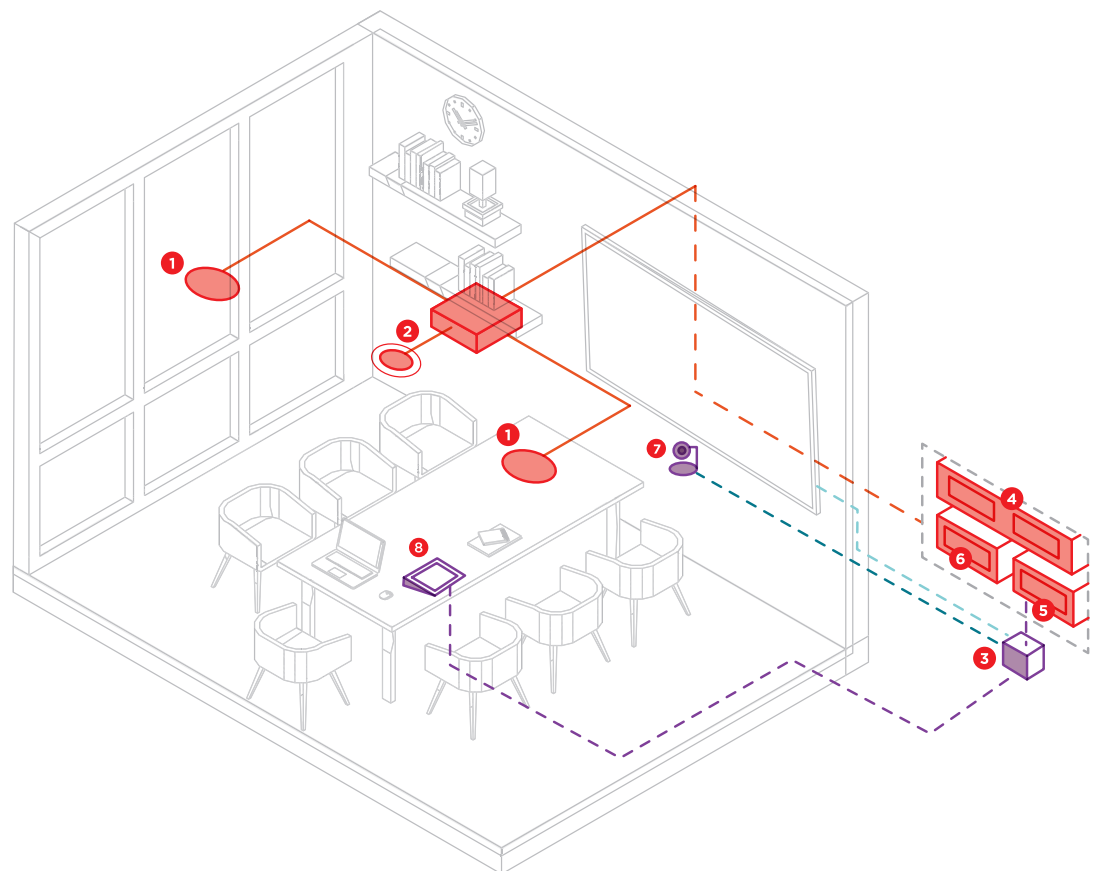

## MEDIUM CONFERENCE ROOM WITH CEILING MICS

When Logitech's video and collaboration solutions are combined with Biamp's legendary audio expertise, the results truly are extraordinary. Build your collaboration experiences from best-in-class solutions that have been carefully tested for seamless compatibility. With Biamp and Logitech you can be confident that your meetings will never sound or look better.

### KEY

- 1 DESONO C-IC6
- 2 PARLÉ TCM-XA
- 3 LOGITECH MINI PC
- 4 TESIRAFORTÉ AVB VT4
- 5 TESIRA EX-UBT
- 6 TESIRACONNECT TC-5
- 7 LOGITECH RALLY CAMERA
- 8 LOGITECH TAP

### FEATURES/BENEFITS

- A Parlé microphone's four 90' zones can simultaneously identify and steer towards talkers, allowing participants to move freely around a space.
- Biamp's Certified Room Bundles include all the audio equipment and cabling needed to deliver extraordinary meetings every single time. Supporting this are tools and software to minimize deployment time and enhance consistency of tuning.
- This equipment combination from Logitech and Biamp is fully tested and approved by both parties, guaranteeing extraordinary meeting experiences no matter your choice of UC platform.
- Biamp's digital signal processors are trusted around the world to provide the best possible audio processing platform. The TesiraFORTÉ AVB VT4 packs all the power needed to handle any acoustic challenge.