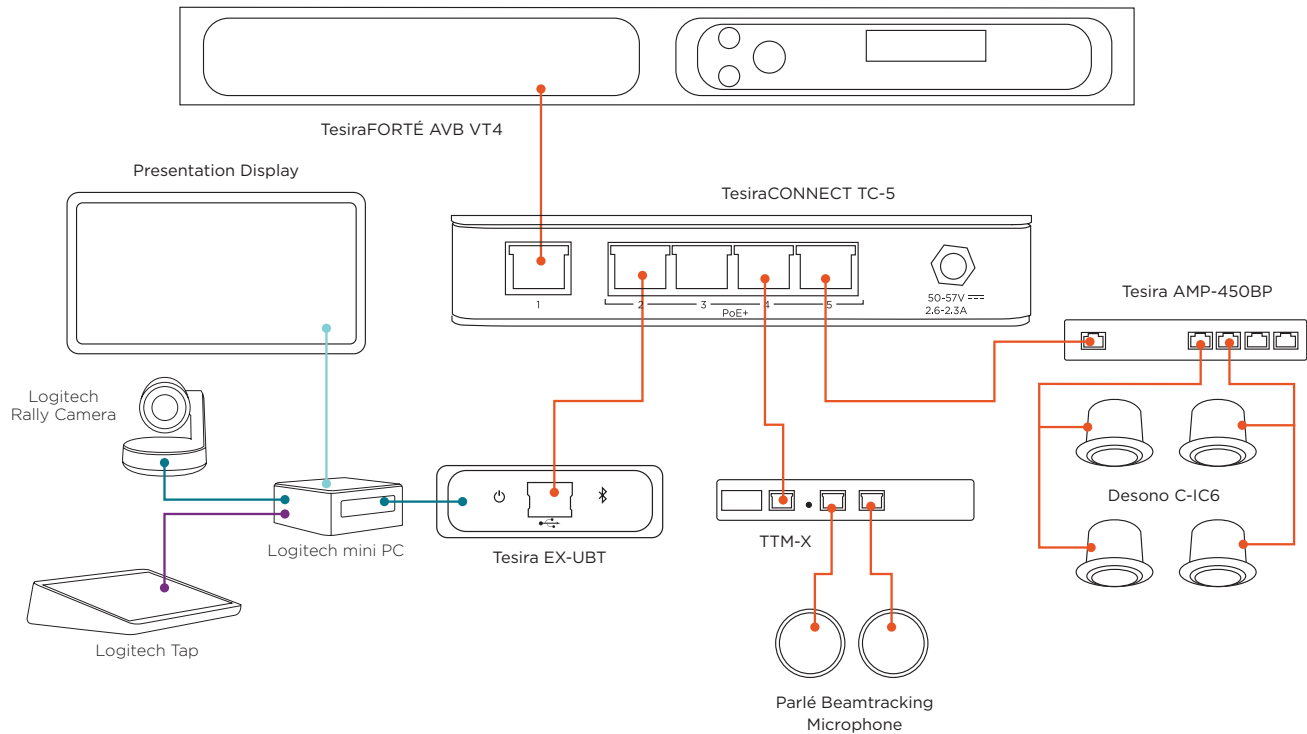

### KEY

- 1 DESONO C-IC6
- 2 PARLÉ TM-X
- 3 PARLÉ TM-XEX
- 4 LOGITECH MINI PC
- 5 TESIRAFORTÉ AVB VT4
- 6 TESIRA EX-UBT
- 7 TESIRACONNECT TC-5
- 8 TESIRA AMP-450BP
- 9 LOGITECH RALLY CAMERA
- 10 LOGITECH TAP

### LEGEND

- CATEGORY CABLE
- HDMI
- USB
- LOGITECH STRONG USB

### FEATURES/BENEFITS

- A Parlé microphone's four 90' zones can simultaneously identify and steer towards talkers, allowing participants to move freely around a space.
- Biamp's Certified Room Bundles include all the audio equipment and cabling needed to deliver extraordinary meetings every single time. Supporting this are tools and software to minimize deployment time and enhance consistency of tuning.
- This equipment combination from Logitech and Biamp is fully tested and approved by both parties, guaranteeing extraordinary meeting experiences no matter your choice of UC platform.
- Biamp's digital signal processors are trusted around the world to provide the best possible audio processing platform. The TesiraFORTÉ AVB VT4 packs all the power needed to handle any acoustic challenge.

## EQUIPMENT LIST

QUANTITY	PRODUCT	FUNCTION
1	Biamp LRB-T	Certified Large Room Bundle with black table microphones. Included equipment: (1) TesiraFORTÉ AVB VT4 Processor (1) TesiraCONNECT TC-5 Connection Device (1) Parlé TTM-X Table Microphone (1) Parlé TTM-XEX Table Microphone (1) Tesira EX-UBT UC Interface (4) Desono C-IC6 Ceiling Speakers (1) Tesira AMP-450BP Speaker Mounted Amplifier (3) 25' (7.5 M) Plenum Cat 5e Cable (3) 10' (3 M) Plenum Cat 5e Cable (1) 3' (0.9 M) Cat 5e Cable (1) Room Deployment Instructions
1	Logitech Rally Camera	Premium PTZ camera with Ultra-HD imaging system and automatic camera control.
1	Logitech mini PC	Hosts UC software and provides connection points for peripheral devices.
1	Logitech Tap	Touch controller for UC room system software.