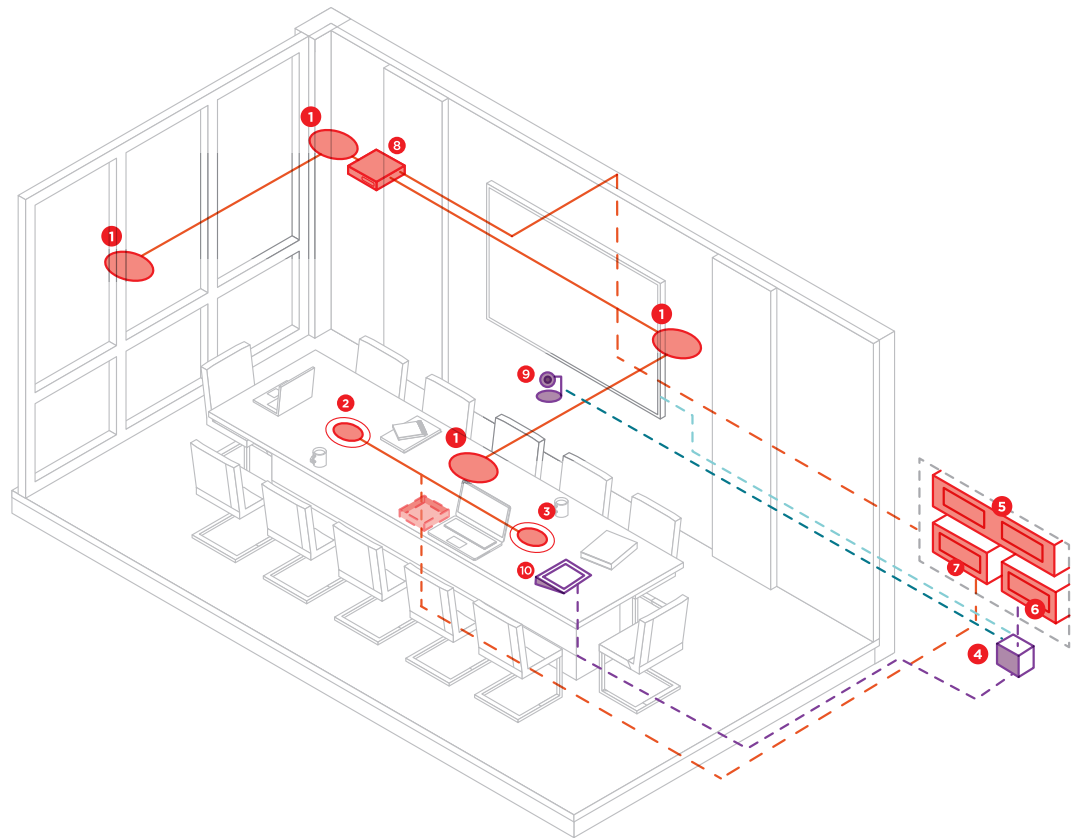

## LARGE CONFERENCE ROOM WITH TABLE MICS

When Logitech's video and collaboration solutions are combined with Biamp's legendary audio expertise, the results truly are extraordinary. Build your collaboration experiences from best-in-class solutions that have been carefully tested for seamless compatibility. With Biamp and Logitech you can be confident that your meetings will never sound or look better.

### KEY

- 1 DESONO C-IC6
- 2 PARLÉ TM-X
- 3 PARLÉ TM-XEX
- 4 LOGITECH MINI PC
- 5 TESIRAFORTÉ AVB VT4
- 6 TESIRA EX-UBT
- 7 TESIRACONNECT TC-5
- 8 TESIRA AMP-450BP
- 9 LOGITECH RALLY CAMERA
- 10 LOGITECH TAP

### FEATURES/BENEFITS

- A Parlé microphone's four 90' zones can simultaneously identify and steer towards talkers, allowing participants to move freely around a space.
- Biamp's Certified Room Bundles include all the audio equipment and cabling needed to deliver extraordinary meetings every single time. Supporting this are tools and software to minimize deployment time and enhance consistency of tuning.
- This equipment combination from Logitech and Biamp is fully tested and approved by both parties, guaranteeing extraordinary meeting experiences no matter your choice of UC platform.
- Biamp's digital signal processors are trusted around the world to provide the best possible audio processing platform. The TesiraFORTÉ AVB VT4 packs all the power needed to handle any acoustic challenge.