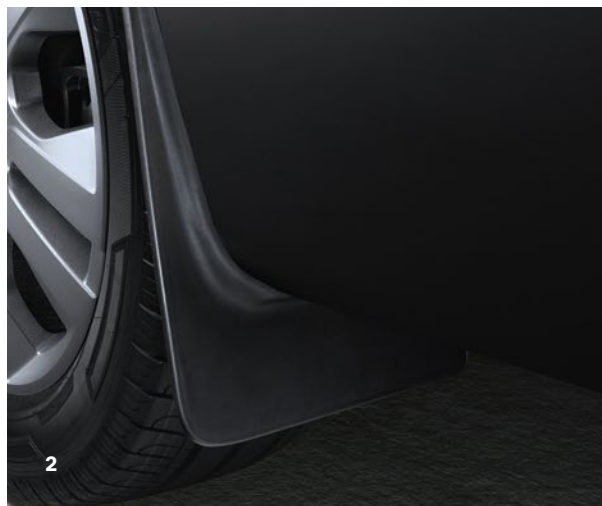

1. **boot sill**
  (82 01 403 684)
2. **mudguards - rear**
  (78 81 281 32R)
3. **air deflectors - front**
  (82 01 487 233)
4. **window protection grille -
  swing doors - rear**
  (82 01 454 538)