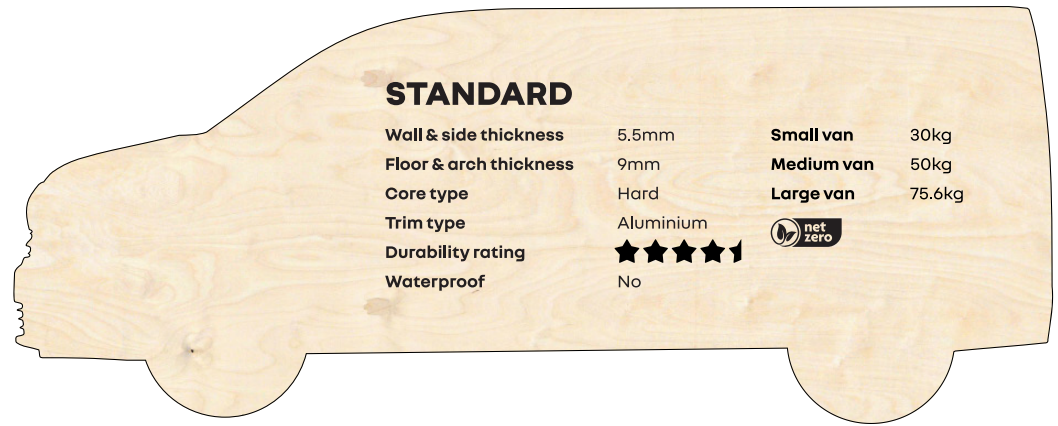

protect your interior

with our Ply Lining offer....

Prices are excluding VAT and include fitment at our Import Centre.
To be ordered via Accessories Online (AOL Platform)

- Short Wheel Base, Low Roof (L1H1) Standard**
£183.33
- Short Wheel Base, Low Roof (L1H1) Premium**
£266.67
- Short Wheel Base, Low Roof (L1H1) Bubblecore**
£362.50
- Long Wheel Base, Low Roof (L1H1) Standard**
£200.00
- Long Wheel Base, Low Roof (L1H1) Premium**
£283.33
- Long Wheel Base, Low Roof (L1H1) Bubblecore**
£441.67
- Short Wheel Base, High Roof (L1H2) Standard**
£183.33
- Short Wheel Base, High Roof (L1H2) Premium**
£266.67
- Short Wheel Base, High Roof (L1H2) Bubblecore**
£362.50
- Long Wheel Base, High Roof (L2H2) Standard**
£200.00
- Long Wheel Base, High Roof (L2H2) Premium**
£283.33
- Long Wheel Base, High Roof (L2H2) Bubblecore**
£441.67
- Crew Van Long Wheel Base (LL) Standard**
£191.67
- Crew Van Long Wheel Base (LL) Premium**
£275.00
- Crew Van Long Wheel Base (LL) Bubblecore**
£362.50