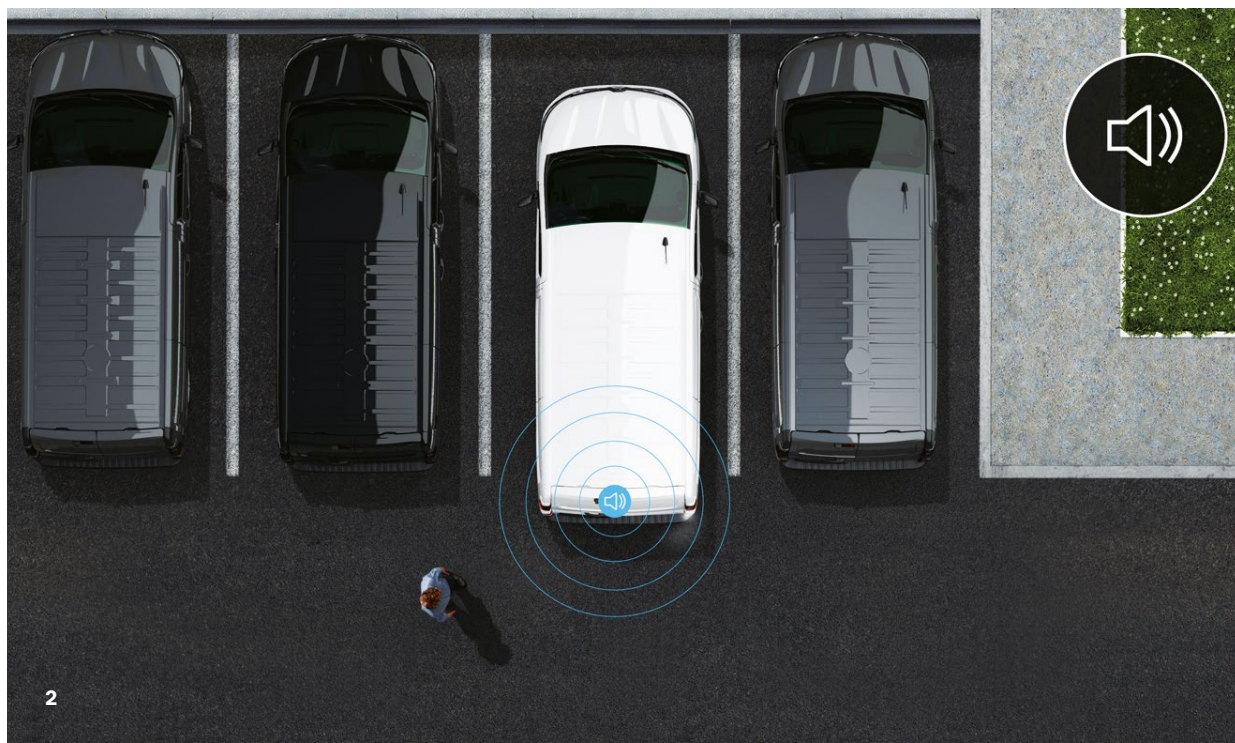

making daily life easier

Working, communicating and taking a break, your days revolve around your New Traffic. It's easy with the 12 V-220 V converter to charge tools such as your drill or plug in construction lighting. As for the LED bar, it will provide you with optimum light throughout your loading area. Don't lose sight of your phone, position it instinctively on your magnetic smartphone holder. Don't forget to take a break with our cooler that keeps all your food and beverages cool or warm, depending on the season.

1. **parking sensors - front and rear**
(82 01 733 194) (82 01 733 192)
2. **reversing horn**
(77 11 943 651)

manoeuvre with peace of mind

Technology makes it easier to drive New Traffic. Get better visibility with the permanent rear view camera system that takes over from the rear-view mirror. Make manoeuvring easier by equipping your vehicle with a parking sensor that warns you of obstacles with an audible signal. The reversing alarm informs pedestrians of your manoeuvre for even greater safety. The rear view camera accurately guides you on the multi-function screen on the instrument panel.