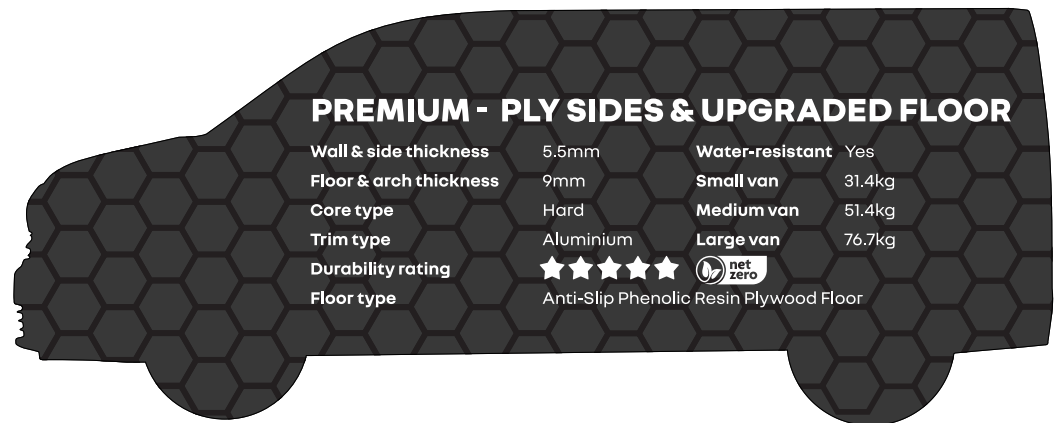

PREMIUM - PLY SIDES & UPGRADED FLOOR

Wall & side thickness	5.5mm	Water-resistant	Yes
Floor & arch thickness	9mm	Small van	31.4kg
Core type	Hard	Medium van	51.4kg
Trim type	Aluminium	Large van	76.7kg
Durability rating	★★★★★		
Floor type	Anti-Slip Phenolic Resin Plywood Floor