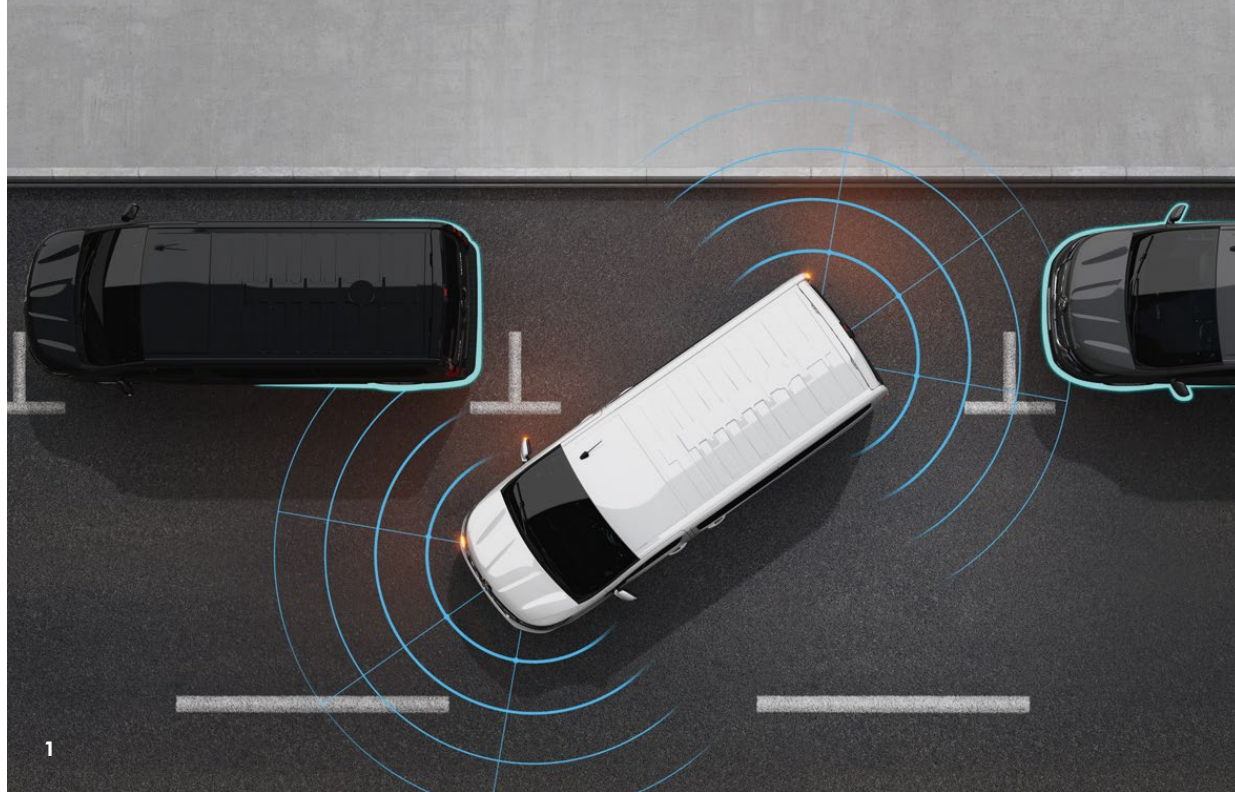

making daily life easier

Working, communicating and taking a break, your days revolve around your New Traffic. It's easy with the 12 V-220 V converter to charge tools such as your drill or plug in construction lighting. As for the LED bar, it will provide you with optimum light throughout your loading area. Don't lose sight of your phone, position it instinctively on your magnetic smartphone holder. Don't forget to take a break with our cooler that keeps all your food and beverages cool or warm, depending on the season.

1. **parking sensors - front and rear**
(82 01 733 194) (82 01 733 192)
2. **reversing horn**
(77 11 943 651)

manoeuvre with peace of mind

Technology makes it easier to drive New Traffic. Get better visibility with the permanent rear view camera system that takes over from the rear-view mirror. Make manoeuvring easier by equipping your vehicle with a parking sensor that warns you of obstacles with an audible signal. The reversing alarm informs pedestrians of your manoeuvre for even greater safety. The rear view camera accurately guides you on the multi-function screen on the instrument panel.

work safely

Doing your job well also means paying particular attention to safety. Renault makes it a priority and offers a whole range of dedicated accessories. Working on traffic lanes requires you to signal the presence of your vehicle with a TriFlash triangle and reflective strips that optimise your visibility. Keeping a fire extinguisher within easy reach is also a safety reflex, and in the event of an incident on the road, the Dashcam system proves to be valuable. It films and keeps the journey history to give a testimonial if necessary. When you arrive at your destination, secure your vehicle and its load: simply equip it with a high-strength multipoint lock. Nothing is left to chance with New Traffic.