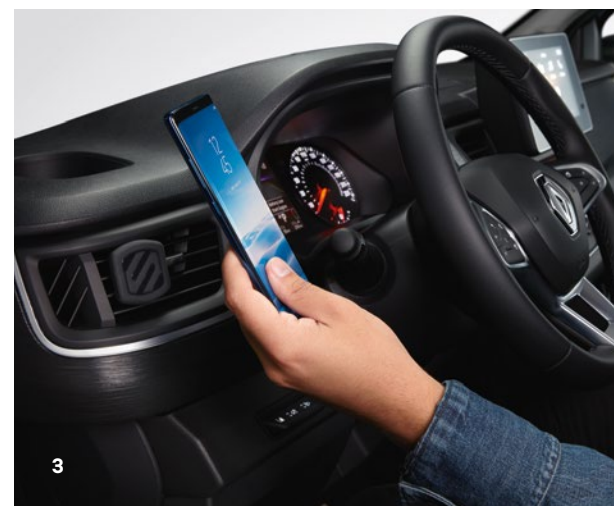

making daily life easier

Working, communicating and taking a break, your days revolve around your New Traffic. It's easy with the 12 V-220 V converter to charge tools such as your drill or plug in construction lighting. As for the LED bar, it will provide you with optimum light throughout your loading area. Don't lose sight of your phone, position it instinctively on your magnetic smartphone holder. Don't forget to take a break with our cooler that keeps all your food and beverages cool or warm, depending on the season.