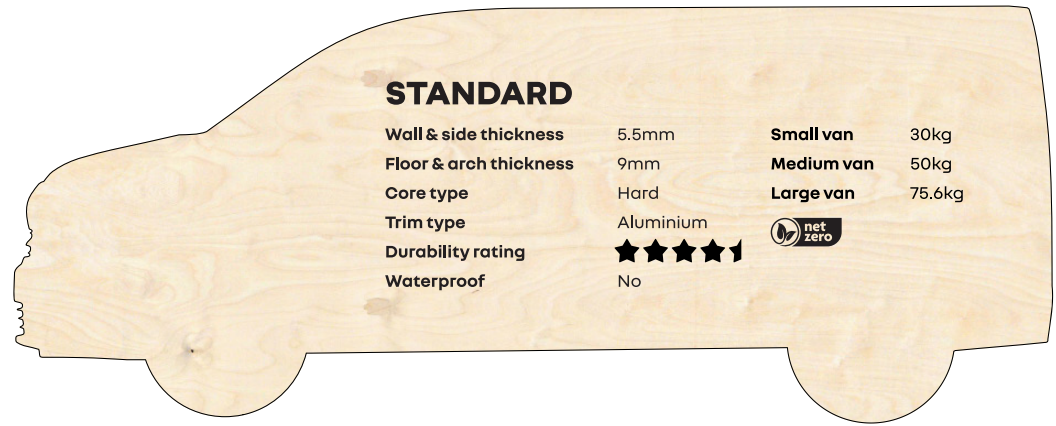

£366.67

Long Wheel Base, High Roof (L3H3) - Bubblecore

£500.00

RWD Long Wheel Base, Med Roof (L3H2) - Standard

£241.67

RWD Long Wheel Base, Med Roof (L3H2) - Premium

£366.67

RWD Long Wheel Base, Med Roof (L3H2) - Bubblecore

£500.00

RWD LWB, High Roof Ply - Standard (L3)

£375.00

RWD LWB, High Roof Ply - Premium (L3)

£400.00

RWD LWB, High Roof Ply - Bubblecore (L3)

£775.00

FWD LWB, High Roof Ply - Standard (L3)

£375.00

FWD LWB, High Roof Ply - Premium (L3)

£400.00

FWD LWB, High Roof Ply - Bubblecore (L3)

£775.00

STANDARD

Wall & side thickness	5.5mm	Small van	30kg
Floor & arch thickness	9mm	Medium van	50kg
Core type	Hard	Large van	75.6kg
Trim type	Aluminium		
Durability rating	★★★★★		
Waterproof	No		