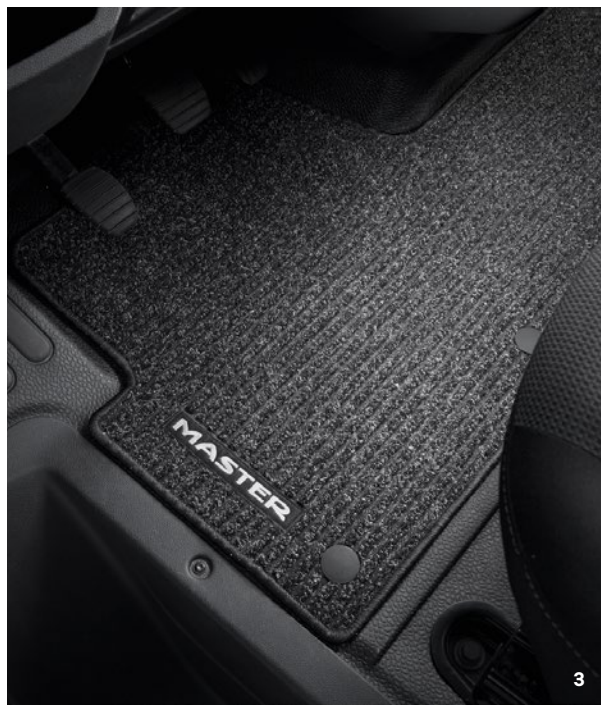

RENAULT MASTER

accessories

on-board experience / protection

1

bespoke comfort

Renault has thought of everything to increase and maintain your daily comfort on board your MASTER.

2

3

1. heavy duty seat covers

TBC - Driver Seat Tailored Heavy Duty Cover (Black)

TBC - Tailored Cover to Fit Driver Seat with Separate Head + Arm-Rest Covers - For Suspension Seat

TBC - Passenger Seat Tailored Heavy Duty Cover (Black) to Fit Double Passenger Bench Seat

2. rubber floor mat

(77 11 434 249)

3. textile floor mat

(77 11 427 552)

safety

work with peace of mind

Spending the better part of your time behind the wheel, while keeping peace of mind on a daily basis is no big deal for Renault. Safety always comes first. The Kenwood dashcam is designed to give the driver added peace of mind. It is a great addition for extra security and reassurance on the road.