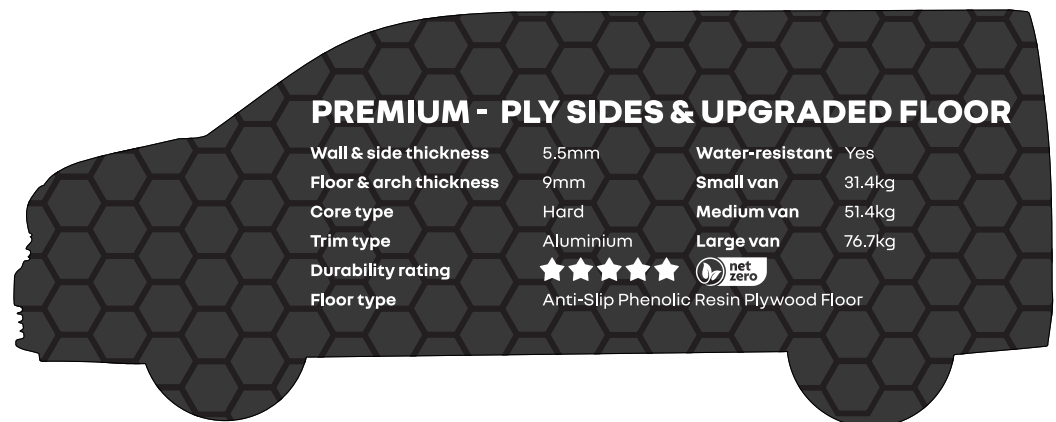

PREMIUM - PLY SIDES & UPGRADED FLOOR

Wall & side thickness	5.5mm	Water-resistant	Yes
Floor & arch thickness	9mm	Small van	31.4kg
Core type	Hard	Medium van	51.4kg
Trim type	Aluminium	Large van	76.7kg
Durability rating	★★★★★		
Floor type	Anti-Slip Phenolic Resin Plywood Floor