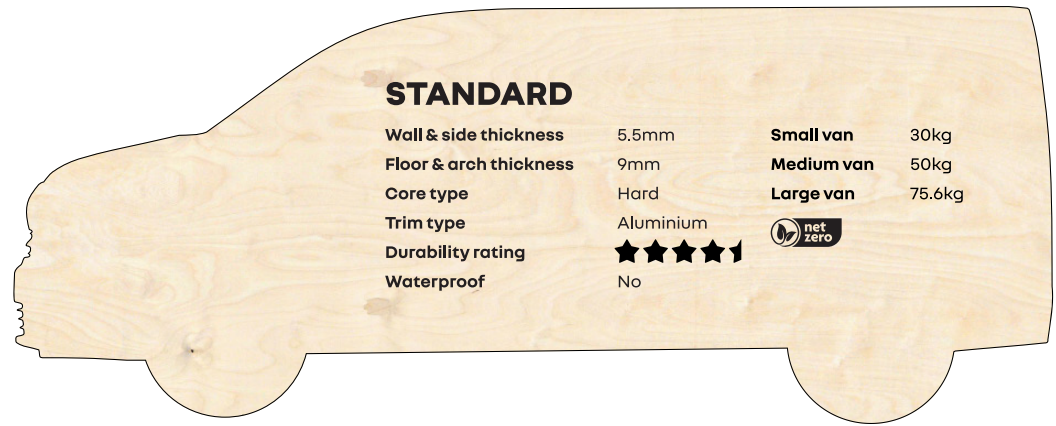

£380.00 inc. fitting

Kangoo E-Tech CV LWB Ply - Standard (LL)

£185.00 inc. fitting

Kangoo E-Tech CV LWB Ply - Premium (LL)

£225.00 inc. fitting

Kangoo E-Tech CV LWB Ply - Bubblecore (LL)

£350.00 inc. fitting