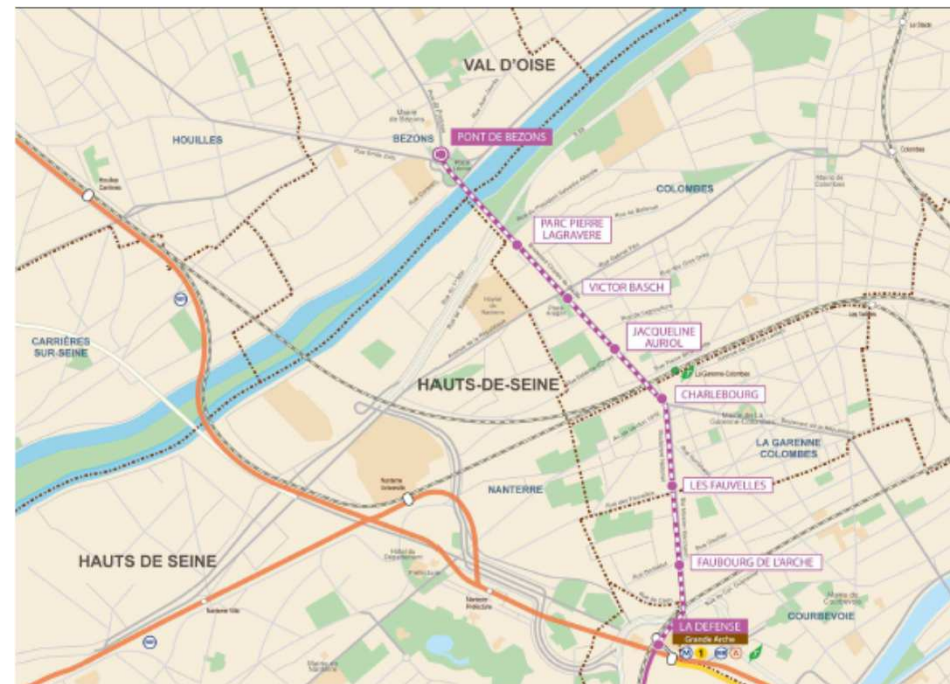

Campus Atos

Plan d'accès / *Access plan*

Atos - River Ouest - 80 Quai Voltaire - 95870 Bezons

Your business technologists. Powering progress

Atos

Atos in "Ile de France"

By car from the speedway A86,

- ▶ **From Paris Porte Maillot, La Défense, Nanterre,** follow Colombes, Saint-Denis, Cergy Pontoise
- ▶ **From Cergy-Pontoise,** follow Nanterre, La Défense, Paris-Porte Maillot
- ▶ Take the exit **2A ou 2** Colombes, Petit-Colombes, La Garenne-Colombes, Bezons
- ▶ At the crossroad with the Charles de Gaulle boulevard take Bezons bridge
- ▶ After the bridge, turn right at the quayside of the Seine, then take the left exit to River Ouest
- ▶ Or from Jean Jaurès street, turn right after McDonald's
- ▶ Parking access

By public transport (Tram T2)

▶ Tram T2

- From **Paris Porte de Versailles to Bezons via La Défense Grand Arche**
- **From 5:30 am to 1am the following day**
 - From 7am à 10 am and from 4pm to 8 pm : trains are every 4' à 6'
 - From 10 am to 4 pm: train are every 9'
 - Before 7 am and after 8 pm : train are every 9' à 15'
 - After 10 pm : train are every 15'
 - After 11 am : a trains are every 20'

RATP 272

Argenteuil /Sartrouville Station

RATP 367

Rueil (RER A) station / Pont de Bezons via Nanterre Université

By public bus (RATP)

RATP 262

Maisons-Laffitte (RER A) / Pont de Bezons

By shuttle service from Argenteuil

► From **Argenteuil station (Transilien)**

- From the train station St-Lazare. The stop is located on the sidewalk of the Evangelical church located in front of the station at 29 Bld Karl Marx in Argenteuil