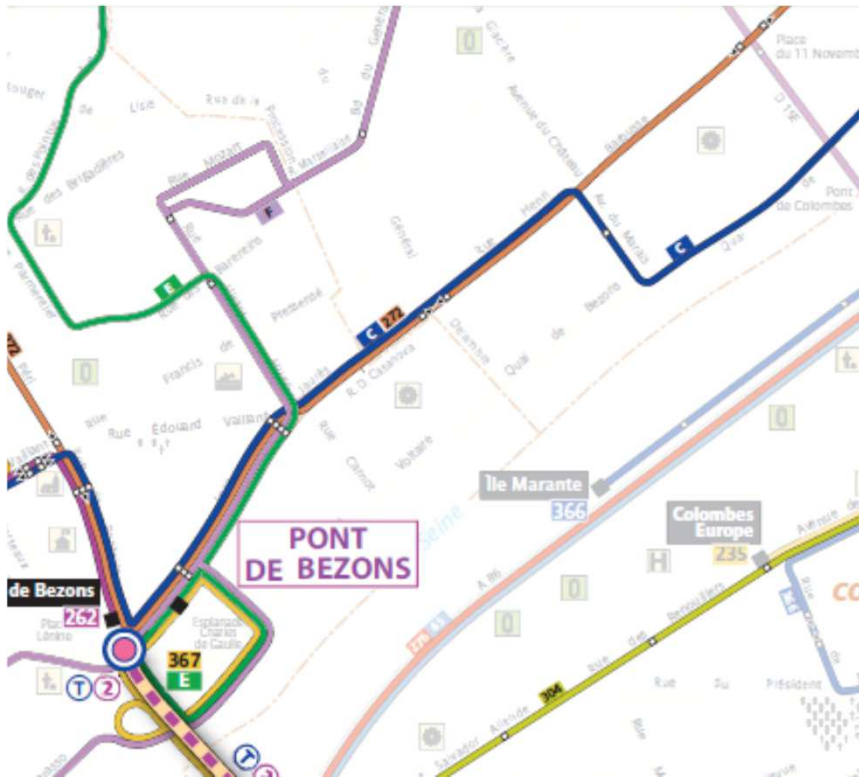

By public bus (RATP)

RATP 272

Argenteuil /Sartrouville Station