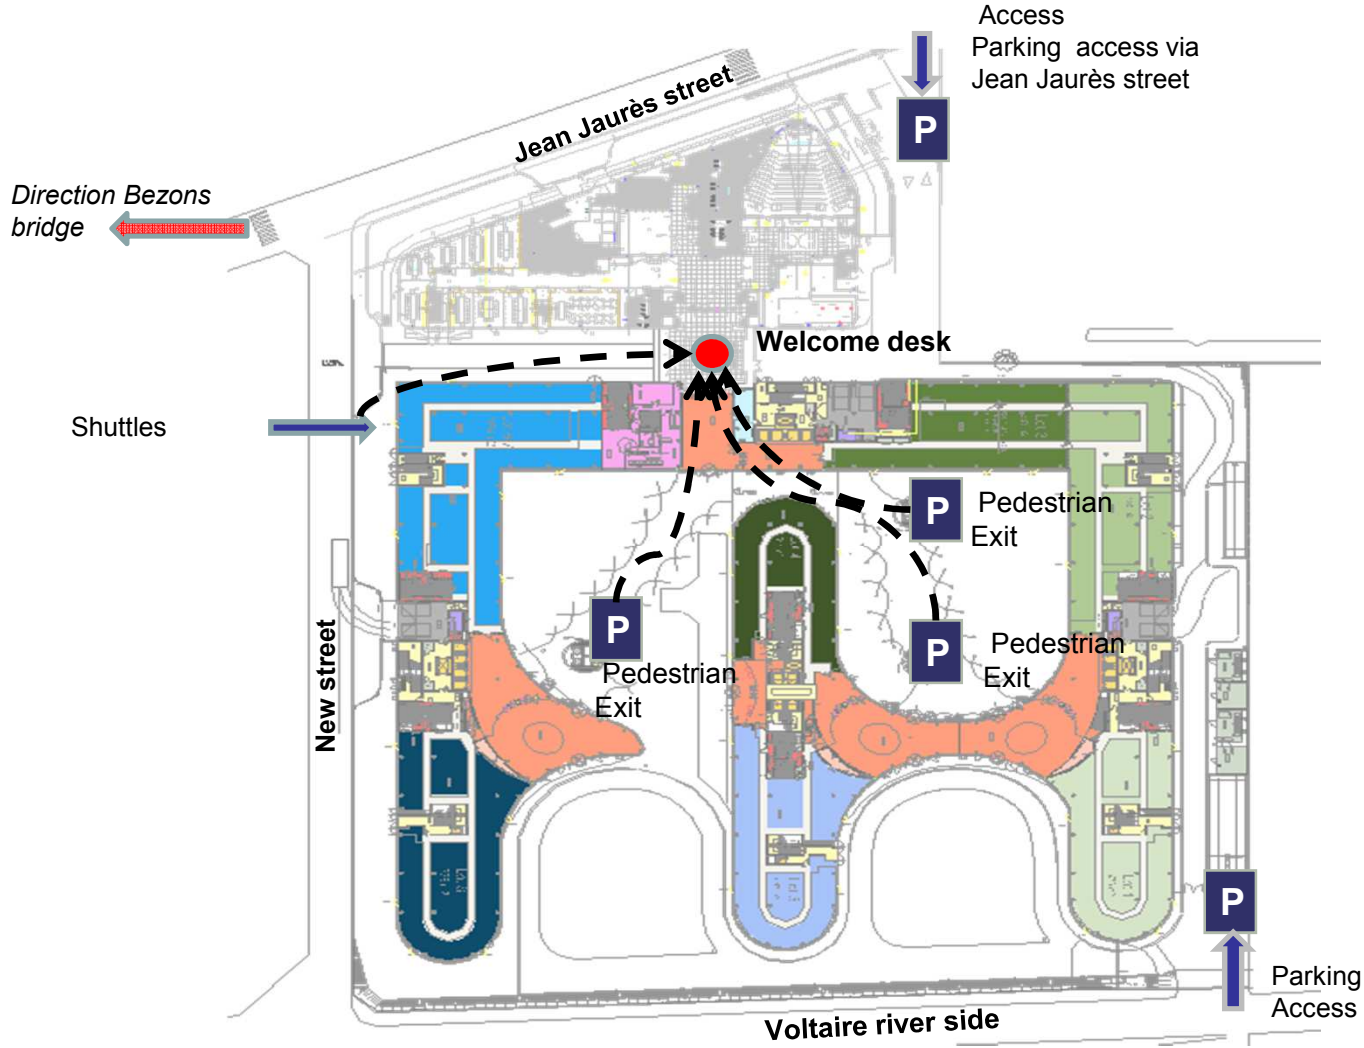

Inside River Ovest