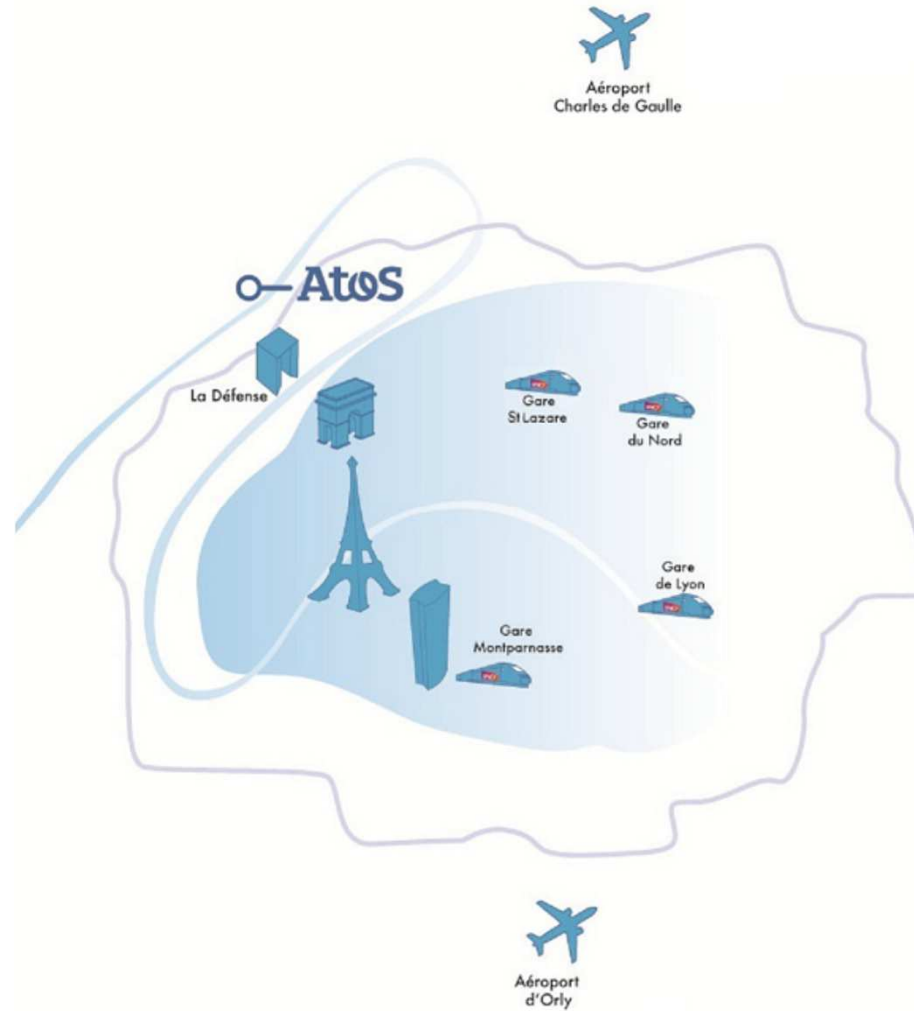

Campus Atos

Plan d'accès / *Access plan*

Atos - River Ouest - 80 Quai Voltaire - 95870 Bezons

Your business technologists. Powering progress

Atos

Atos in "Ile de France"

By car from the speedway A86,

- ▶ **From Paris Porte Maillot, La Défense, Nanterre,** follow Colombes, Saint-Denis, Cergy Pontoise
- ▶ **From Cergy-Pontoise,** follow Nanterre, La Défense, Paris-Porte Maillot
- ▶ Take the exit **2A ou 2** Colombes, Petit-Colombes, La Garenne-Colombes, Bezons
- ▶ At the crossroad with the Charles de Gaulle boulevard take Bezons bridge
- ▶ After the bridge, turn right at the quayside of the Seine, then take the left exit to River Ouest
- ▶ Or from Jean Jaurès street, turn right after McDonald's
- ▶ Parking access

By public transport (Tram T2)

▶ Tram T2

- From **Paris Porte de Versailles to Bezons via La Défense Grand Arche**
- **From 5:30 am to 1am the following day**
 - From 7am à 10 am and from 4pm to 8 pm : trains are every 4' à 6'
 - From 10 am to 4 pm: train are every 9'
 - Before 7 am and after 8 pm : train are every 9' à 15'
 - After 10 pm : train are every 15'
 - After 11 am : a trains are every 20'

► From **Argenteuil station (Transilien)**

- From the train station St-Lazare. The stop is located on the sidewalk of the Evangelical church located in front of the station at 29 Bld Karl Marx in Argenteuil

A compter du 02/01/2014

Horaires Navette
Gare d'Argenteuil / River Ouest
Du Lundi au Vendredi

Départs de Gare d'Argenteuil	Départs de River Ouest
7h45	17h10
7h55	17h30
8h05	17h40
8h15	17h50
8h25	18h00
8h35	18h10
8h45	18h20
8h50	18h30
9h00	18h40
9h10	18h50
9h20	19h00
9h30	19h15
9h40	