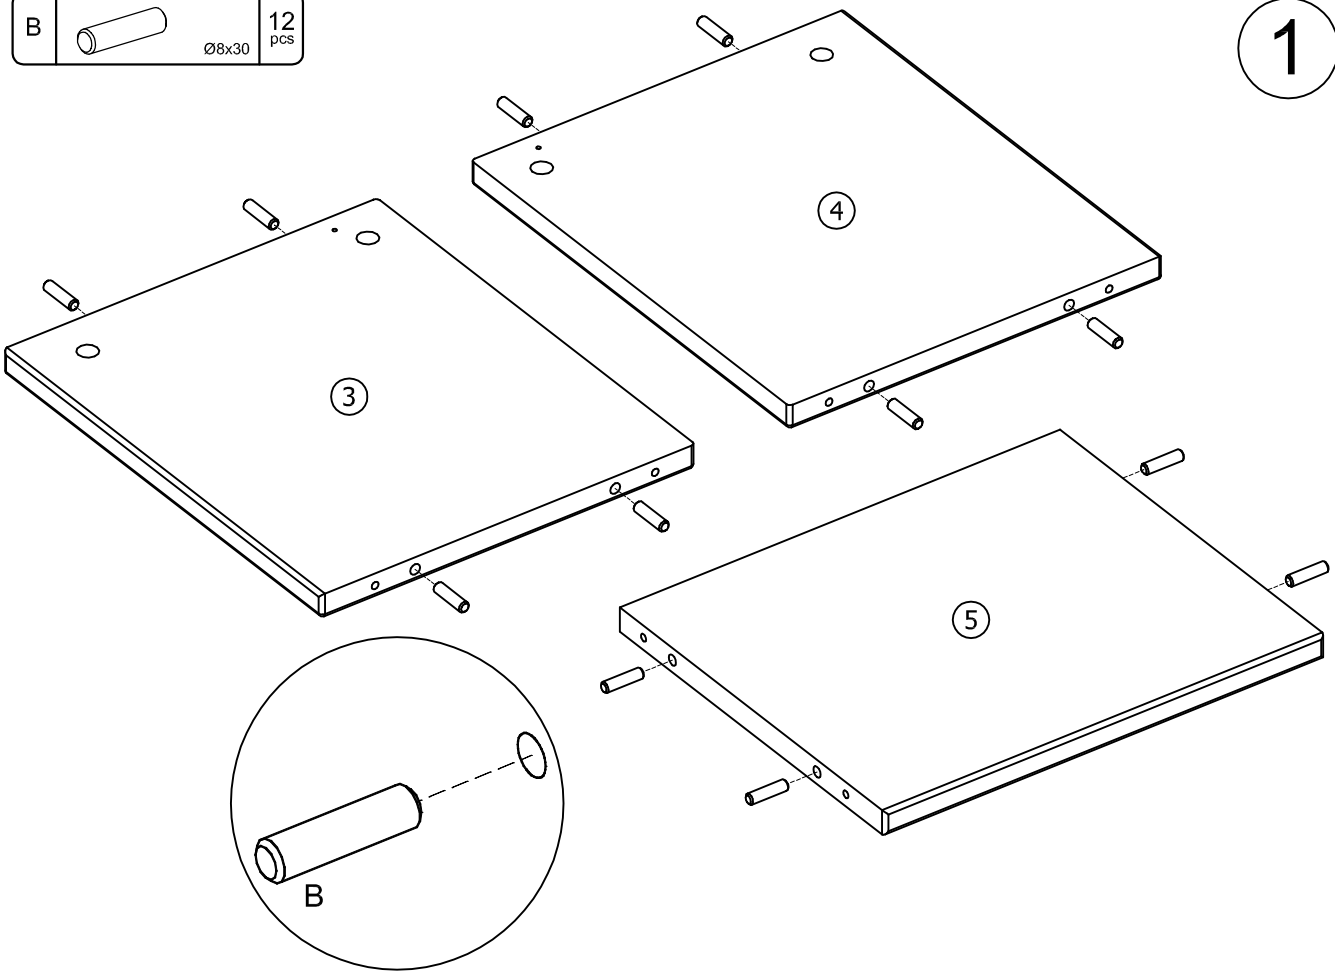

Made in Latvia

Fittings List - Bunkbed

Liste des Pièces

A	 Ø5/11x34	8 pcs	H	 3mm	1 pc
B	 Ø8x30	18 pcs	J	 Left	1 pc
C	 Ø7x50	6 pcs	K	 2 pcs	2 pcs
D	 4mm	1 pc	L	 Right	1 pc
E	 Ø15x13,5	8 pcs	M	 Ø4x16	4 pcs
F	 Ø4x16	4 pcs	N	 Ø15 M6x22	4 pcs
G	 Ø5x40	10 pcs	P	 M6x80	4 pcs

B  Ø8x30 12 pcs

1

C  Ø7x50 6 pcs

D  4mm 1 pc

2

3

Do not install brackets "J" and "L" if the unit will be used on the floor as a freestanding piece.

4