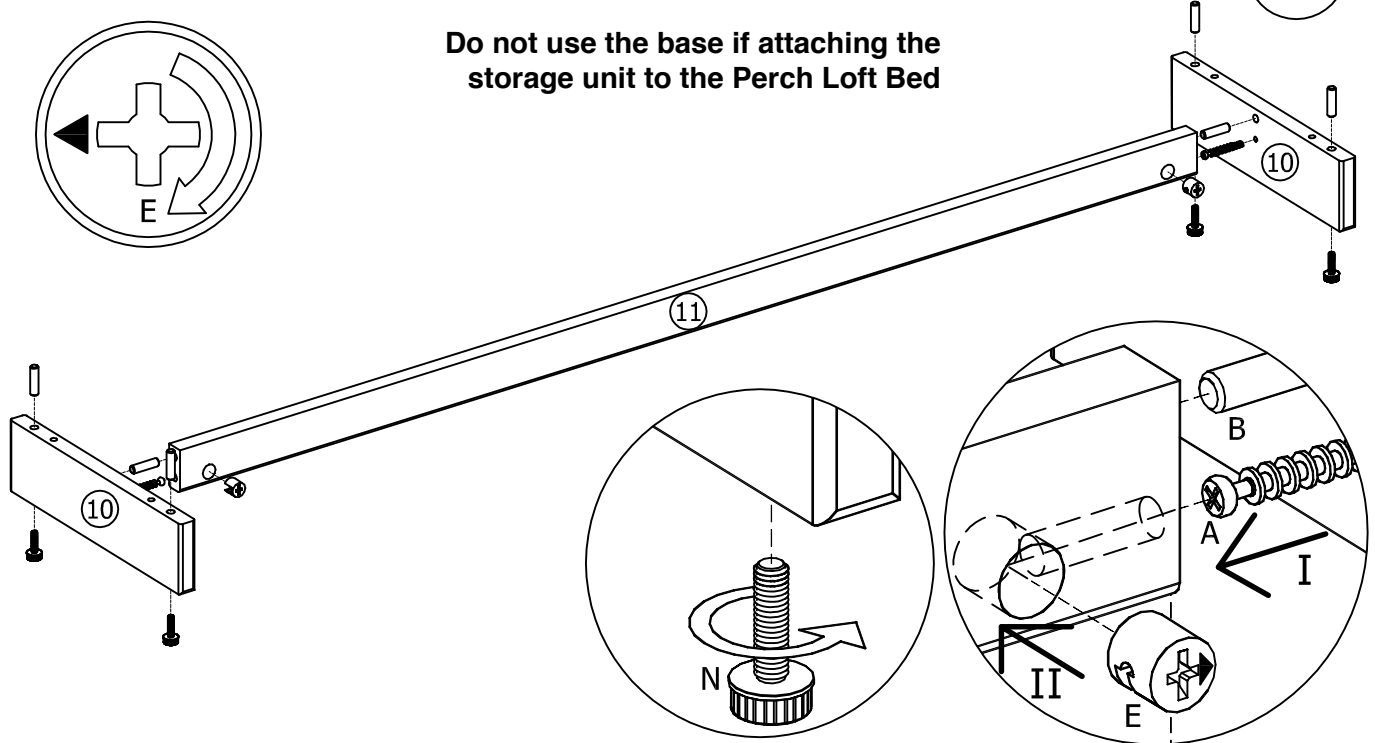

G  Ø5x40 10 pcs

H  3mm 1 pc

5

V1

- | | | |
|---|---|-------------------|
| K |  | 2
pcs |
| F |  | 4
pcs
Ø4x16 |

After hanging unit from bed check that the unit is secure and the brackets are fully inserted into the slots of the Perch before use.

A		2 pcs
Ø5/11x34		

B		6 pcs
Ø8x30		

E		2 pcs
Ø15x13,5		

N		4 pcs
Ø15 M6x22		

v2

Do not use the base if attaching the storage unit to the Perch Loft Bed

P		4 pcs
M6x80		

D		1 pc
4mm		