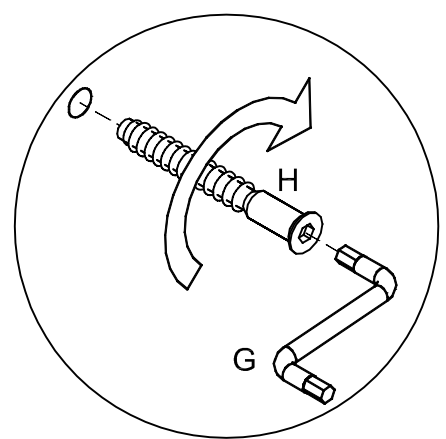

Made in Latvia

Fittings List - Bunkbed

Liste des Pièces

A	 Ø5/11x34	8 pcs	H	 3mm	1 pc
B	 Ø8x30	18 pcs	J	 Left	1 pc
C	 Ø7x50	6 pcs	K	 2 pcs	2 pcs
D	 4mm	1 pc	L	 Right	1 pc
E	 Ø15x13,5	8 pcs	M	 Ø4x16	4 pcs
F	 Ø4x16	4 pcs	N	 Ø15 M6x22	4 pcs
G	 Ø5x40	10 pcs	P	 M6x80	4 pcs

B  Ø8x30 12 pcs

1

C  Ø7x50 6 pcs

D  4mm 1 pc

2

3

Do not install brackets "J" and "L" if the unit will be used on the floor as a freestanding piece.

4

G  Ø5x40 10 pcs

H  3mm 1 pc

5

V1

- | | | |
|---|---|-------------------|
| K |  | 2
pcs |
| F |  | 4
pcs
Ø4x16 |

After hanging unit from bed check that the unit is secure and the brackets are fully inserted into the slots of the Perch before use.