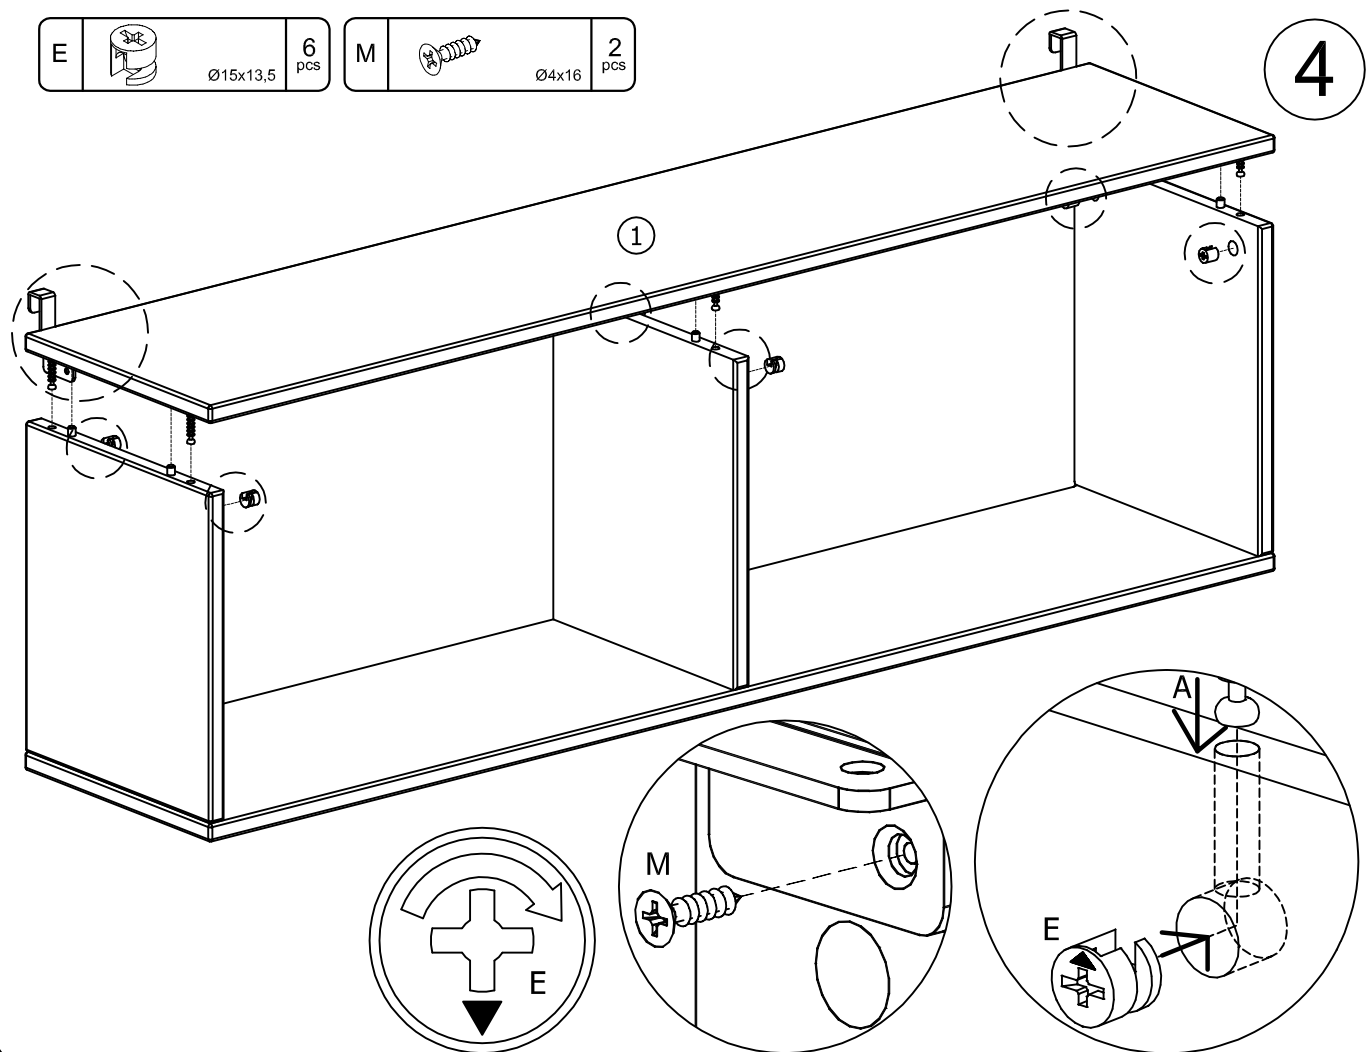

Made in Latvia

Fittings List - Bunkbed

Liste des Pièces

A	 Ø5/11x34	8 pcs	H	 3mm	1 pc
B	 Ø8x30	18 pcs	J	 Left	1 pc
C	 Ø7x50	6 pcs	K	 2 pcs	2 pcs
D	 4mm	1 pc	L	 Right	1 pc
E	 Ø15x13,5	8 pcs	M	 Ø4x16	4 pcs
F	 Ø4x16	4 pcs	N	 Ø15 M6x22	4 pcs
G	 Ø5x40	10 pcs	P	 M6x80	4 pcs

B  Ø8x30 12 pcs

1

C  Ø7x50 6 pcs

D  4mm 1 pc

2

3

Do not install brackets "J" and "L" if the unit will be used on the floor as a freestanding piece.

4

G  Ø5x40 10 pcs

H  3mm 1 pc

5

V1

- | | | |
|---|---|-------------------|
| K |  | 2
pcs |
| F |  | 4
pcs
Ø4x16 |

After hanging unit from bed check that the unit is secure and the brackets are fully inserted into the slots of the Perch before use.