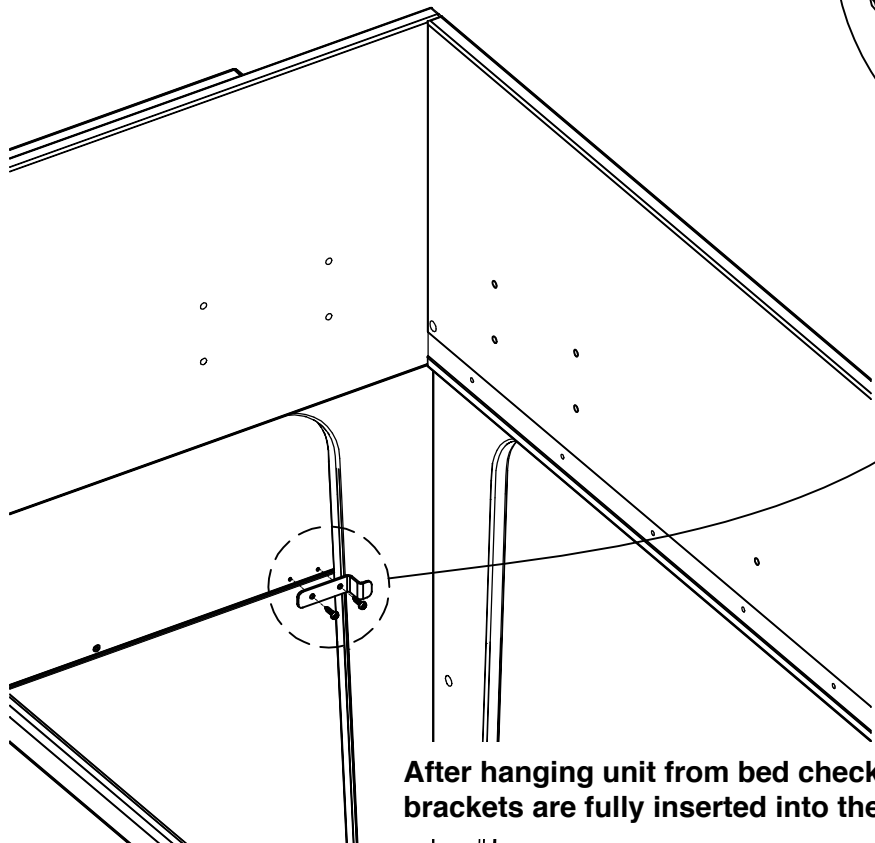

Made in Latvia

Fittings List - Bunkbed

Liste des Pièces

A	 Ø5/11x34	8 pcs	H	 3mm	1 pc
B	 Ø8x30	18 pcs	J	 Left	1 pc
C	 Ø7x50	6 pcs	K	 2 pcs	2 pcs
D	 4mm	1 pc	L	 Right	1 pc
E	 Ø15x13,5	8 pcs	M	 Ø4x16	4 pcs
F	 Ø4x16	4 pcs	N	 Ø15 M6x22	4 pcs
G	 Ø5x40	10 pcs	P	 M6x80	4 pcs

B  Ø8x30 12 pcs

1

C  Ø7x50 6 pcs

D  4mm 1 pc

2

3

Do not install brackets "J" and "L" if the unit will be used on the floor as a freestanding piece.

4

G  Ø5x40 10 pcs

H  3mm 1 pc

5

V1

- | | | |
|---|---|-------------------|
| K |  | 2
pcs |
| F |  | 4
pcs
Ø4x16 |

After hanging unit from bed check that the unit is secure and the brackets are fully inserted into the slots of the Perch before use.

A		2 pcs
Ø5/11x34		

B		6 pcs
Ø8x30		

E		2 pcs
Ø15x13,5		

N		4 pcs
Ø15 M6x22		

v2

Do not use the base if attaching the storage unit to the Perch Loft Bed

P		4 pcs
M6x80		

D		1 pc
4mm		