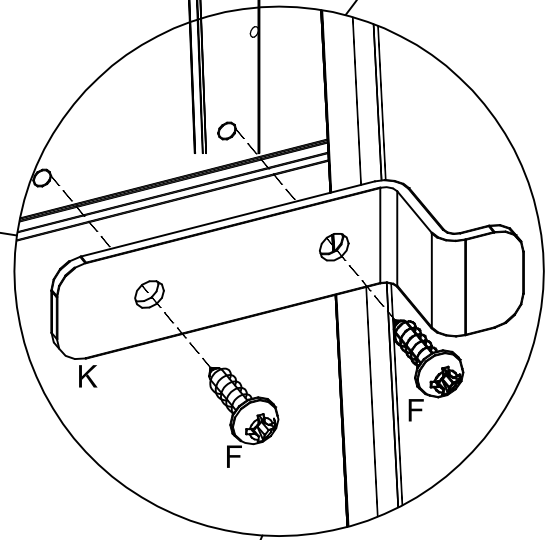

Made in Latvia

Fittings List - Bunkbed

Liste des Pièces

A	 Ø5/11x34	8 pcs	H	 3mm	1 pc
B	 Ø8x30	18 pcs	J	 Left	1 pc
C	 Ø7x50	6 pcs	K	 2 pcs	2 pcs
D	 4mm	1 pc	L	 Right	1 pc
E	 Ø15x13,5	8 pcs	M	 Ø4x16	4 pcs
F	 Ø4x16	4 pcs	N	 Ø15 M6x22	4 pcs
G	 Ø5x40	10 pcs	P	 M6x80	4 pcs

B  Ø8x30 12 pcs

1

C  Ø7x50 6 pcs

D  4mm 1 pc

2

3

Do not install brackets "J" and "L" if the unit will be used on the floor as a freestanding piece.

4

G  Ø5x40 10 pcs

H  3mm 1 pc

5

V1

- | | | |
|---|---|-------------------|
| K |  | 2
pcs |
| F |  | 4
pcs
Ø4x16 |

After hanging unit from bed check that the unit is secure and the brackets are fully inserted into the slots of the Perch before use.

A		2 pcs
Ø5/11x34		

B		6 pcs
Ø8x30		

E		2 pcs
Ø15x13,5		

N		4 pcs
Ø15 M6x22		

v2

Do not use the base if attaching the storage unit to the Perch Loft Bed

P		4 pcs
M6x80		

D		1 pc
4mm		