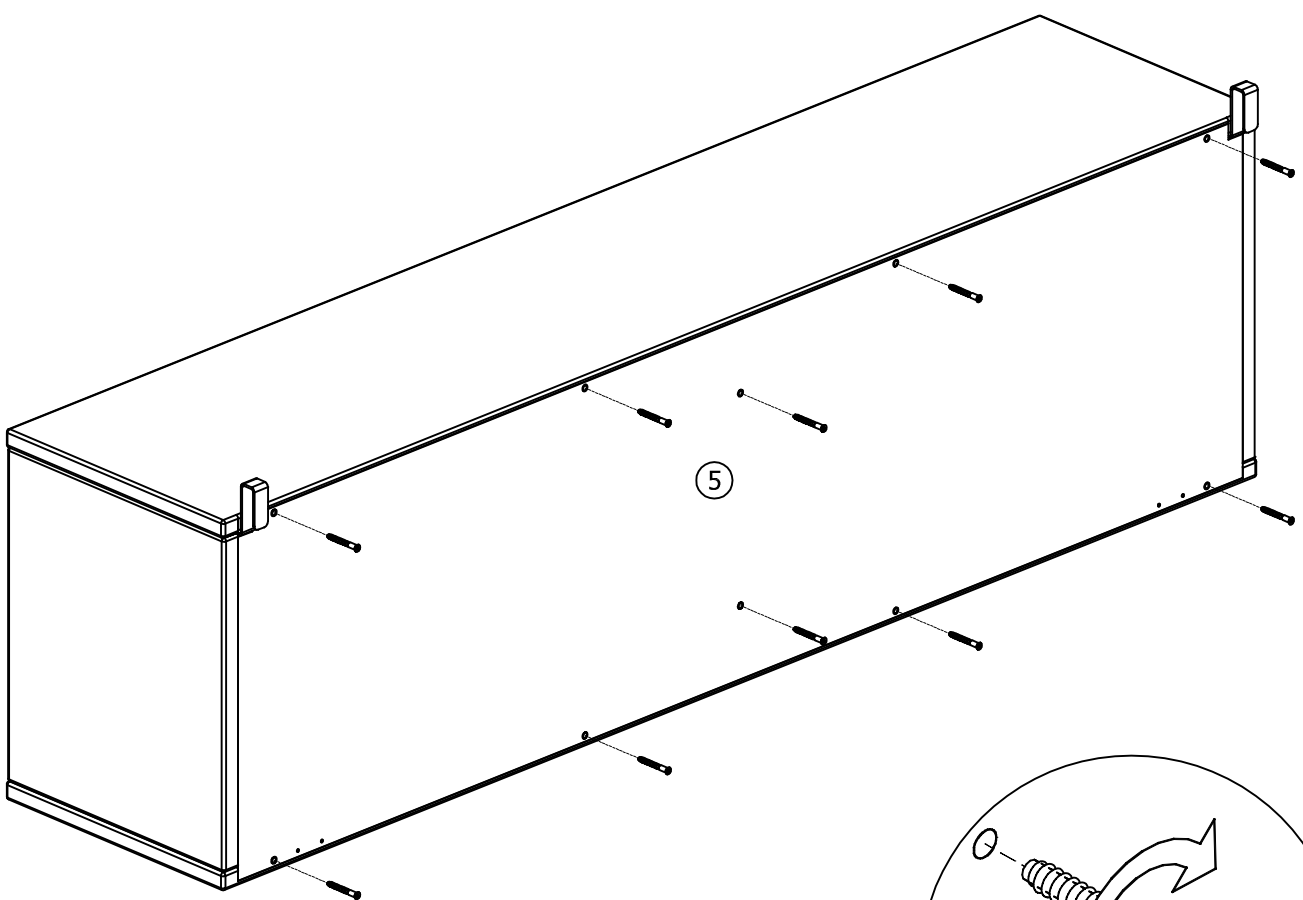

G Ø5x40 10 pcs

H 3mm 1 pc

5