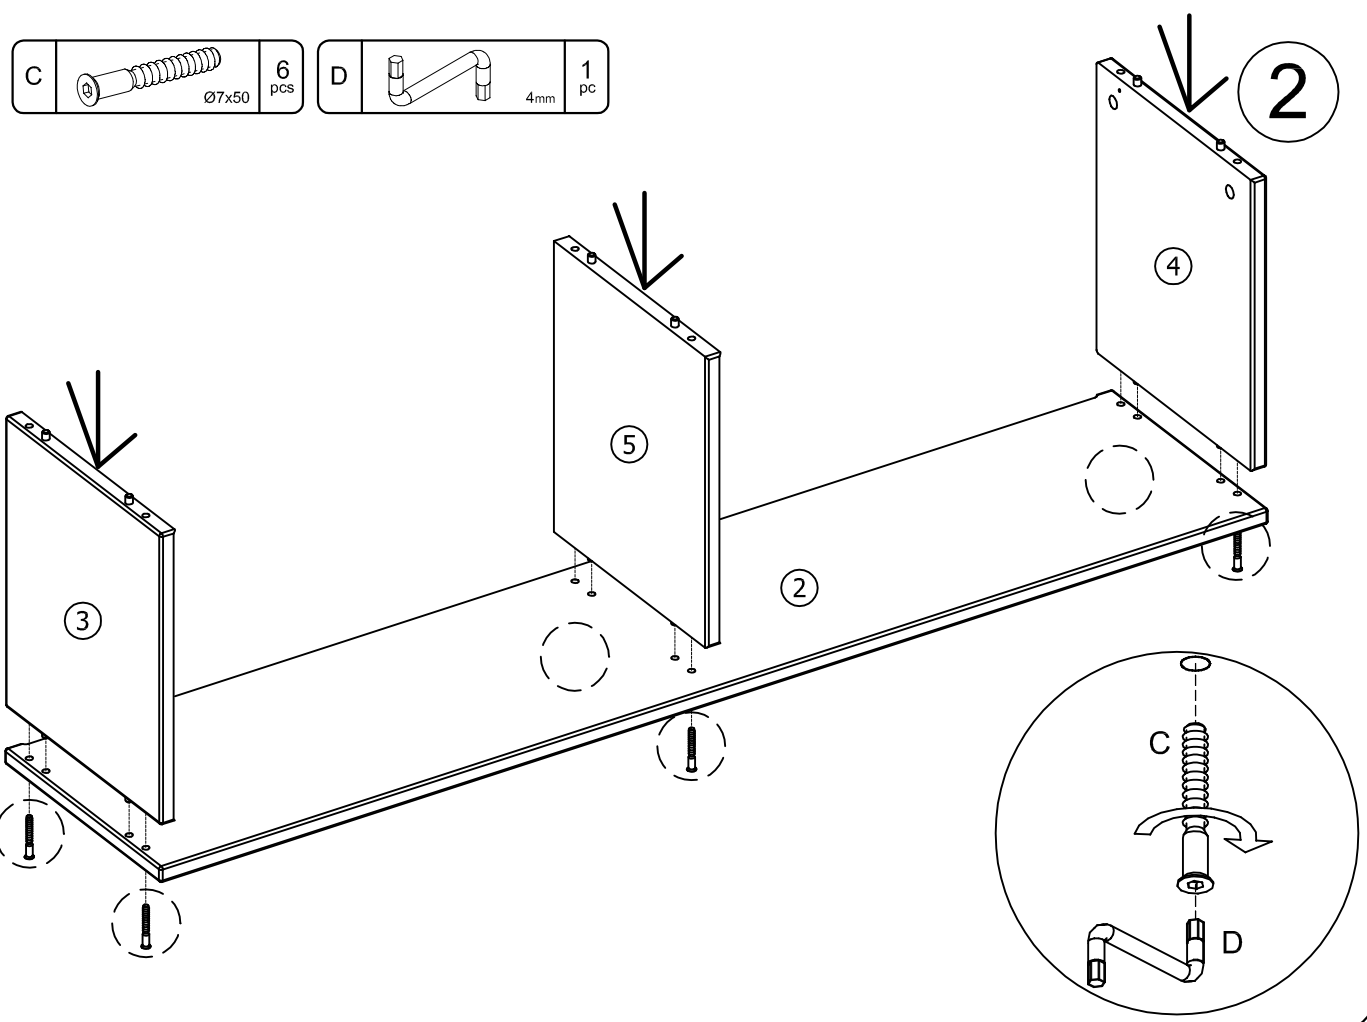

Made in Latvia

Fittings List - Bunkbed

Liste des Pièces

A	 Ø5/11x34	8 pcs	H	 3mm	1 pc
B	 Ø8x30	18 pcs	J	 Left	1 pc
C	 Ø7x50	6 pcs	K	 2 pcs	2 pcs
D	 4mm	1 pc	L	 Right	1 pc
E	 Ø15x13,5	8 pcs	M	 Ø4x16	4 pcs
F	 Ø4x16	4 pcs	N	 Ø15 M6x22	4 pcs
G	 Ø5x40	10 pcs	P	 M6x80	4 pcs

B  Ø8x30 12 pcs

1

C  Ø7x50 6 pcs

D  4mm 1 pc

2

3

Do not install brackets "J" and "L" if the unit will be used on the floor as a freestanding piece.

4

G  Ø5x40 10 pcs

H  3mm 1 pc

5

V1

- | | | |
|---|---|-------------------|
| K |  | 2
pcs |
| F |  | 4
pcs
Ø4x16 |

After hanging unit from bed check that the unit is secure and the brackets are fully inserted into the slots of the Perch before use.