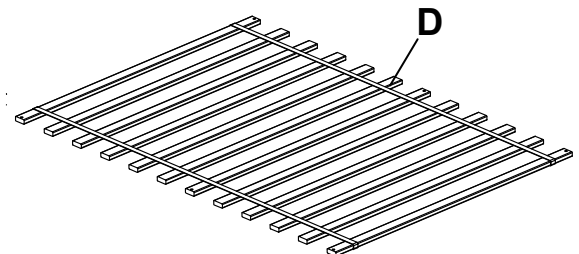

SKU:

- 473824, 946379 (WEQuinnBedFullSiderail Rubber Wood)
- 2729537, 3217535 (WEQuinnBedTwinSiderail Rubber Wood)

Content:

Box 3 of 3:

SKU:

- 4230229, 1927072 (WEQuinnBed Full Slats)
- 7708701, 6215978 (WEQuinnBed Twin Slats)

Content:

Parts / Pièces / Piezas:

M8x90mm
4x

M8
8x

8x

M8x60mm
4x

1x

#8x31mm
6x