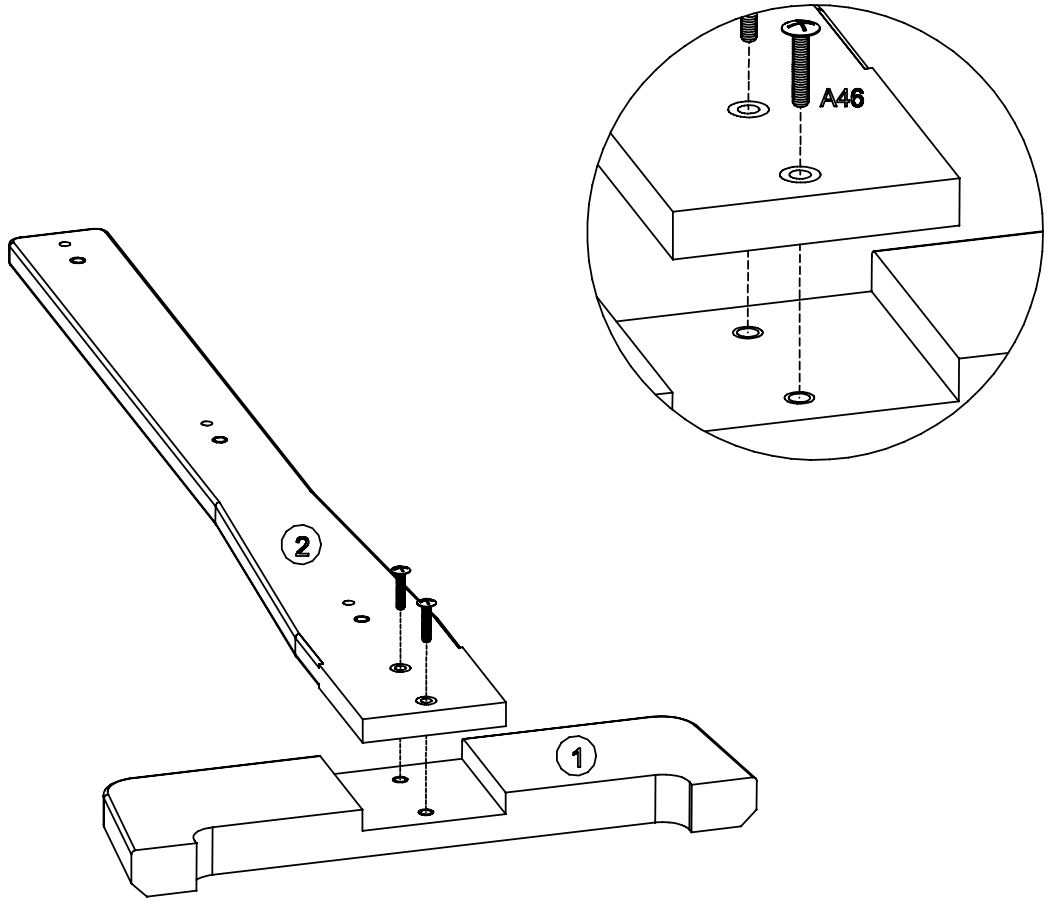

Kids At Home Distribution

Newick Business Centre
Church Road
Newick, BN8 4NA
England
Tel: +01825 724160

Made in Latvia

A43		x6	A45		x6 M6x20	A46		x4 M6x30
A44		x6 M6x15						

Pieces nr.	Quantity	Dimensions, mm	✓
1	2	480 x 133 x 38	
2	2	940 x 110 x 19	
3	3	710 x 368 x 140	

A46  x4
M6x30

① x2

A43		x6	A44		x6	A45		x6
				M6x15			M6x20	

A43		x6	A44		x6	A45		x6
				M6x15			M6x20	