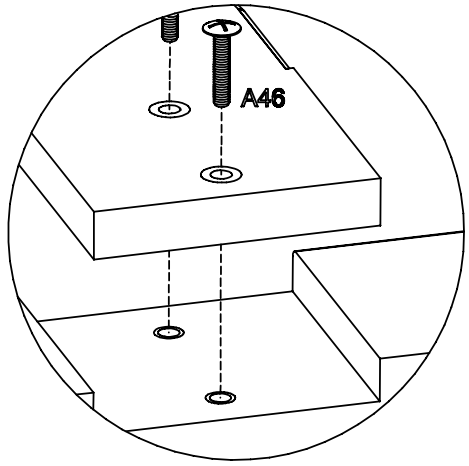

Kids At Home Distribution

Newick Business Centre
Church Road
Newick, BN8 4NA
England
Tel: +01825 724160

Made in Latvia

A43		x6	A45		x6 M6x20	A46		x4 M6x30
A44		x6 M6x15						

Pieces nr.	Quantity	Dimensions, mm	✓
1	2	480 x 133 x 38	
2	2	940 x 110 x 19	
3	3	710 x 368 x 140	

A46  x4
M6x30

① x2

A43		x6	A44		x6	A45		x6
				M6x15			M6x20	

A43		x6	A44		x6	A45		x6
				M6x15			M6x20	