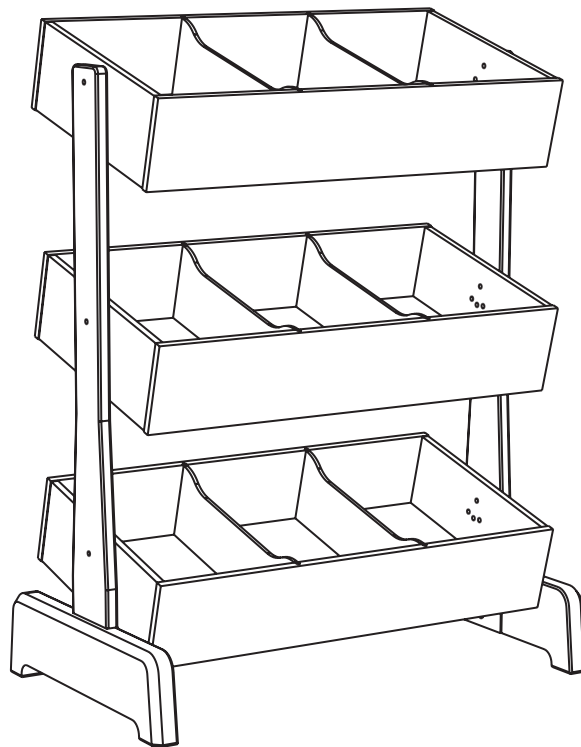

oeuf®

TOY STORE

ITEM # 1TS001

ek11303

Oeuf LLC 119 8th Street, Suite 301 | Brooklyn, NY 11215 | USA +1 (718) 965-1216 | www.oeufnyc.com

Distributed internationally by:

Australia

Kido Agencies

Postal: PO Box 6039
Alexandria NSW 2015
Australia
Tel: +61 2 9045 7799
info@kidoagencies.com

EU

Suede Import

20 Bis Rue des Champs
92600 Asnières-sur-Sein
France
Tel: +33 (0)1 40 86 06 03
suedeimport@yahoo.fr

Canada

Monte Distribution Inc.

270 Belfield Rd
Toronto, Ontario M9W 1H5
Canada
Tel: +1 866 604 6755
info@oeufcanada.com

Turkey

Operaistanbul

Cengiz Topel Cad. Tugcular sok.
No:1 Kat 3 Etiler Istanbul
Turkey
Tel: +90 212 321 8132
info@operaisatnbul.com

Korea

J2 International Inc.

(주) 제이투인터내셔널
서울시 강남구 도산대로 506
재정빌딩 304호
Tel: +82 70 8247 7576

China

Arketype Limited

7F Metro Loft, 38 Kwai Hei St.
Kwai Chung, N.T.,
Hong Kong
+852 2110 9400
www.arketype.com

UK

Kids At Home Distribution

Newick Business Centre
Church Road
Newick, BN8 4NA
England
Tel: +01825 724160

Made in Latvia