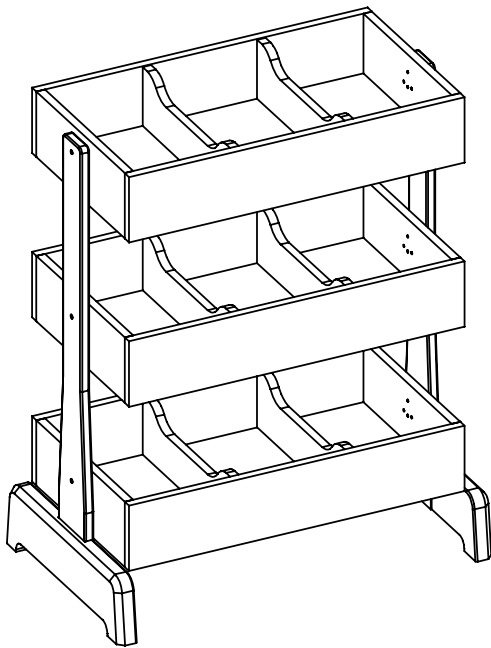

Kids At Home Distribution

Newick Business Centre
Church Road
Newick, BN8 4NA
England
Tel: +01825 724160

Made in Latvia

A43		x6	A45		x6 M6x20	A46		x4 M6x30
A44		x6 M6x15						

Pieces nr.	Quantity	Dimensions, mm	✓
1	2	480 x 133 x 38	
2	2	940 x 110 x 19	
3	3	710 x 368 x 140	