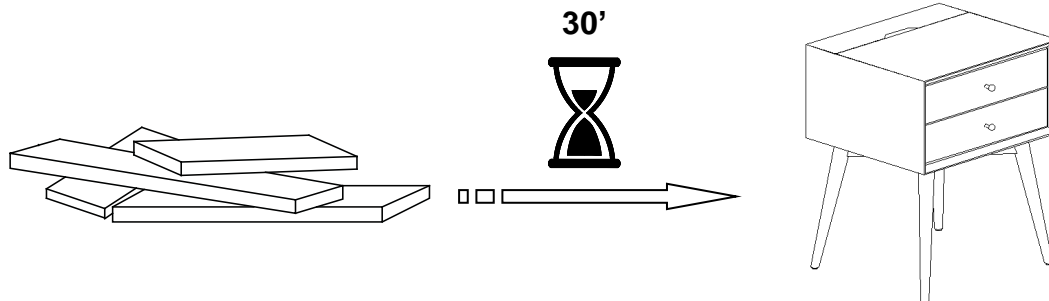

MID CENTURY NIGHTSTAND WITH POWER USB
CHEVET MID CENTURY AVEC USB
MESA DE NOCHE MID CENTURY CON ALIMENTACIÓN USB

⚠ ENGLISH

- Do not dispose of any packaging or contents of the shipping carton until assembly is completed to avoid accidentally discarding small parts or hardware.