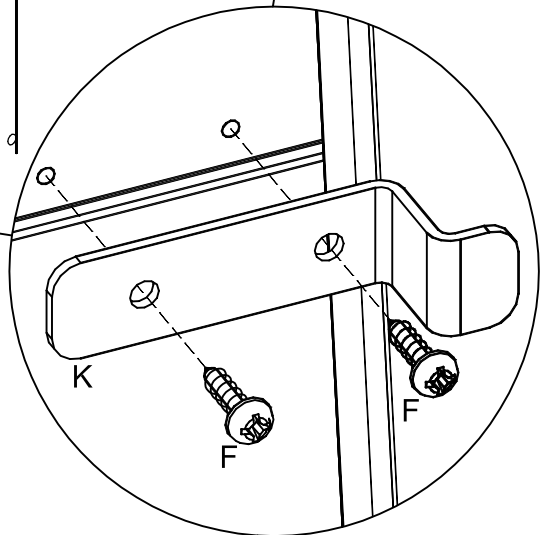

China

Arketype Limited

7F Metro Loft, 38 Kwai Hei St.
Kwai Chung, N.T.,
Hong Kong
+852 2110 9400
www.arketype.com

Made in Latvia

Fittings List - Bunkbed

Liste des Pièces

A	 Ø5/11x34	8 pcs	H	 3mm	1 pc
B	 Ø8x30	18 pcs	J	 Left	1 pc
C	 Ø7x50	6 pcs	K	 Right	2 pcs
D	 4mm	1 pc	L	 Right	1 pc
E	 Ø15x13,5	8 pcs	M	 Ø4x16	4 pcs
F	 Ø4x16	4 pcs	N	 Ø15 M6x22	4 pcs
G	 Ø5x40	10 pcs	P	 M6x80	4 pcs

B  Ø8x30 12 pcs

1

C  Ø7x50 6 pcs

D  4mm 1 pc

2

3

Do not install brackets "J" and "L" if the unit will be used on the floor as a freestanding piece.

4

G  Ø5x40 10 pcs

H  3mm 1 pc

5

v1

K		2 pcs	F		4 pcs Ø4x16
---	---	----------	---	---	-------------------

After hanging unit from bed check that the unit is secure and the brackets are fully inserted into the slots of the Perch before use.

A		2 pcs
Ø5/11x34		

B		6 pcs
Ø8x30		

E		2 pcs
Ø15x13,5		

N		4 pcs
Ø15 M6x22		

v2

Do not use the base if attaching the storage unit to the Perch Bunk Bed

P		4 pcs
M6x80		

D		1 pc
4mm		