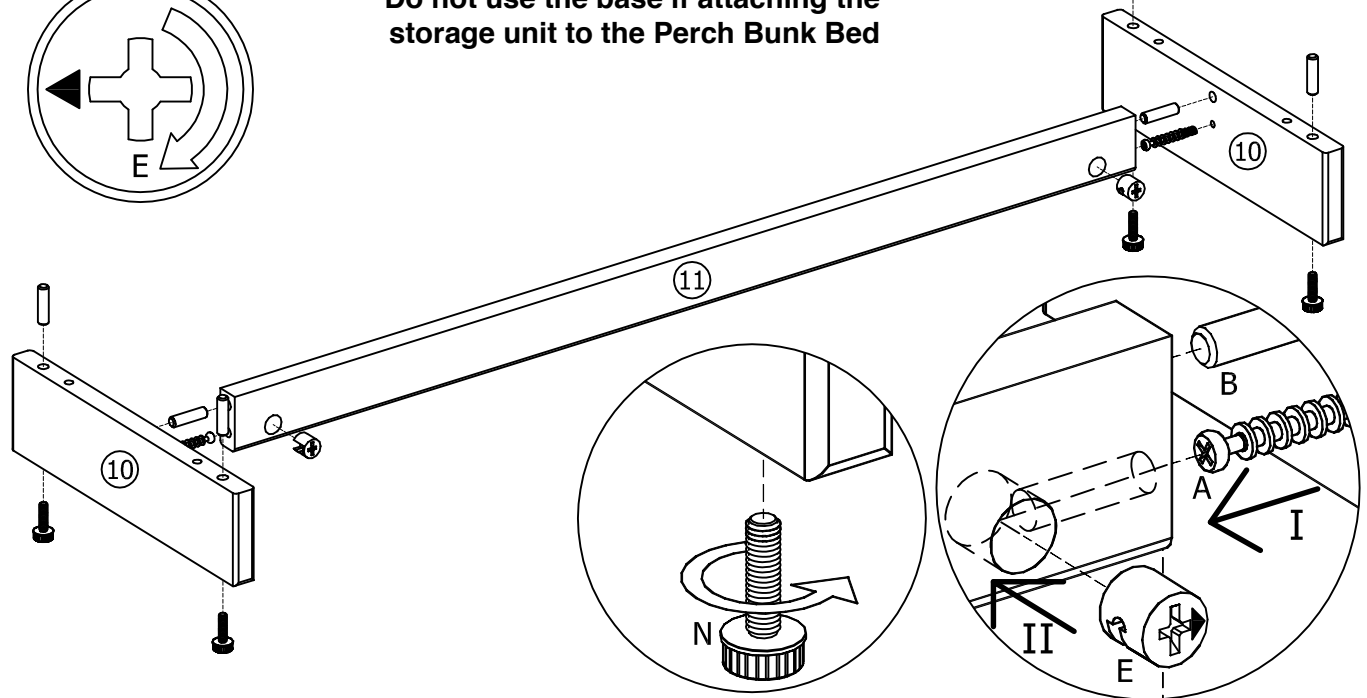

G  Ø5x40 10 pcs

H  3mm 1 pc

5

v1

K		2 pcs	F		4 pcs Ø4x16
---	---	----------	---	---	-------------------

After hanging unit from bed check that the unit is secure and the brackets are fully inserted into the slots of the Perch before use.

A		2 pcs
Ø5/11x34		

B		6 pcs
Ø8x30		

E		2 pcs
Ø15x13,5		

N		4 pcs
Ø15 M6x22		

v2

Do not use the base if attaching the storage unit to the Perch Bunk Bed

P		4 pcs
M6x80		

D		1 pc
4mm		