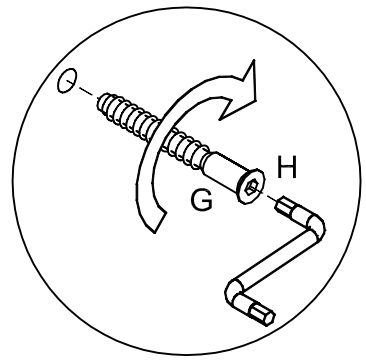

China

Arketype Limited

7F Metro Loft, 38 Kwai Hei St.
Kwai Chung, N.T.,
Hong Kong
+852 2110 9400
www.arketype.com

Made in Latvia

Fittings List - Bunkbed

Liste des Pièces

A	 Ø5/11x34	8 pcs	H	 3mm	1 pc
B	 Ø8x30	18 pcs	J	 Left	1 pc
C	 Ø7x50	6 pcs	K	 Right	2 pcs
D	 4mm	1 pc	L	 Right	1 pc
E	 Ø15x13,5	8 pcs	M	 Ø4x16	4 pcs
F	 Ø4x16	4 pcs	N	 Ø15 M6x22	4 pcs
G	 Ø5x40	10 pcs	P	 M6x80	4 pcs

B  Ø8x30 12 pcs

1

C  Ø7x50 6 pcs

D  4mm 1 pc

2

3

Do not install brackets "J" and "L" if the unit will be used on the floor as a freestanding piece.

4

G  Ø5x40 10 pcs

H  3mm 1 pc

5

v1

K		2 pcs	F		4 pcs Ø4x16
---	---	----------	---	---	-------------------

After hanging unit from bed check that the unit is secure and the brackets are fully inserted into the slots of the Perch before use.