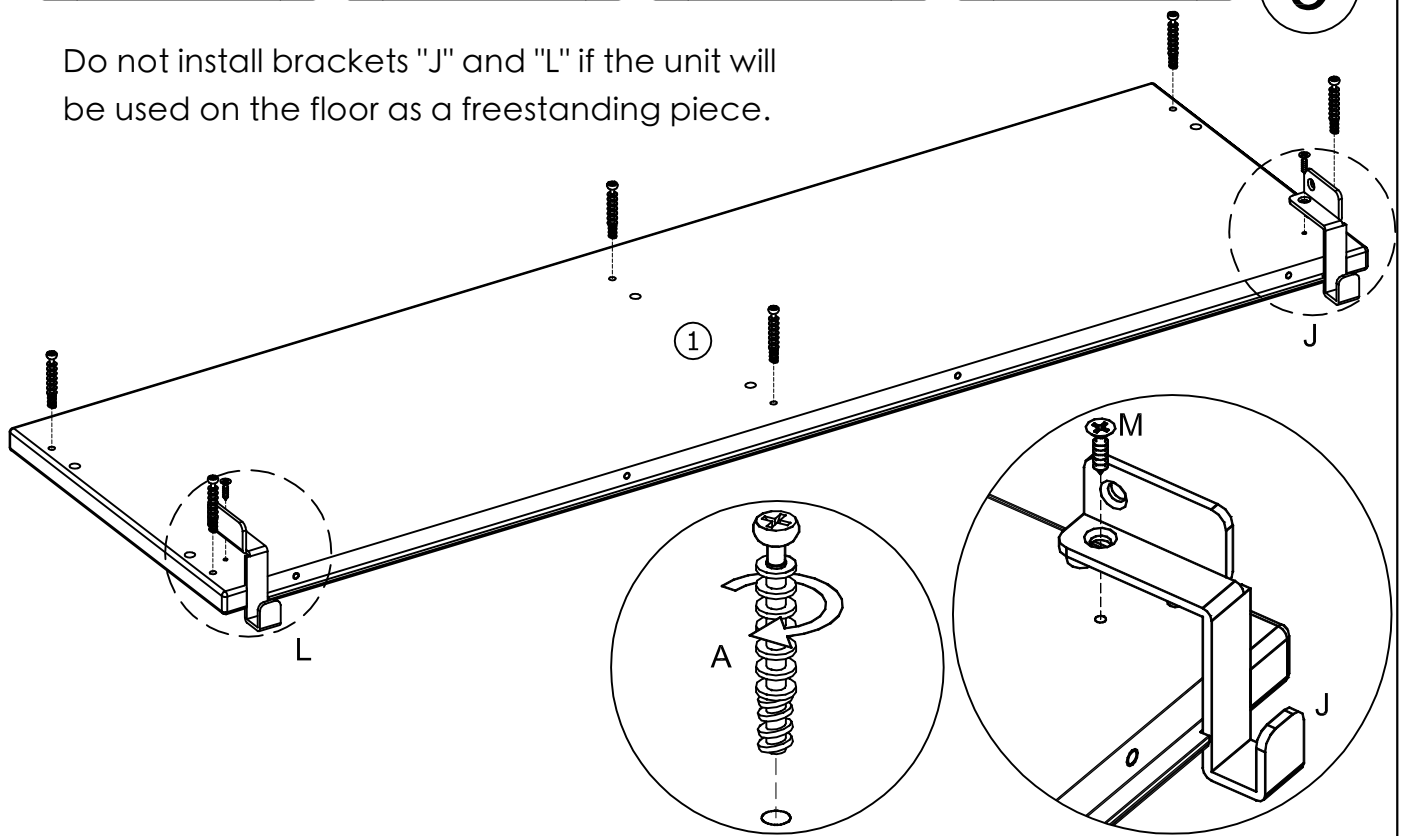

B  Ø8x30 12 pcs

1

C  Ø7x50 6 pcs

D  4mm 1 pc

2

3

Do not install brackets "J" and "L" if the unit will be used on the floor as a freestanding piece.

4

G  Ø5x40 10 pcs

H  3mm 1 pc

5

v1

K		2 pcs	F		4 pcs Ø4x16
---	---	----------	---	---	-------------------

After hanging unit from bed check that the unit is secure and the brackets are fully inserted into the slots of the Perch before use.