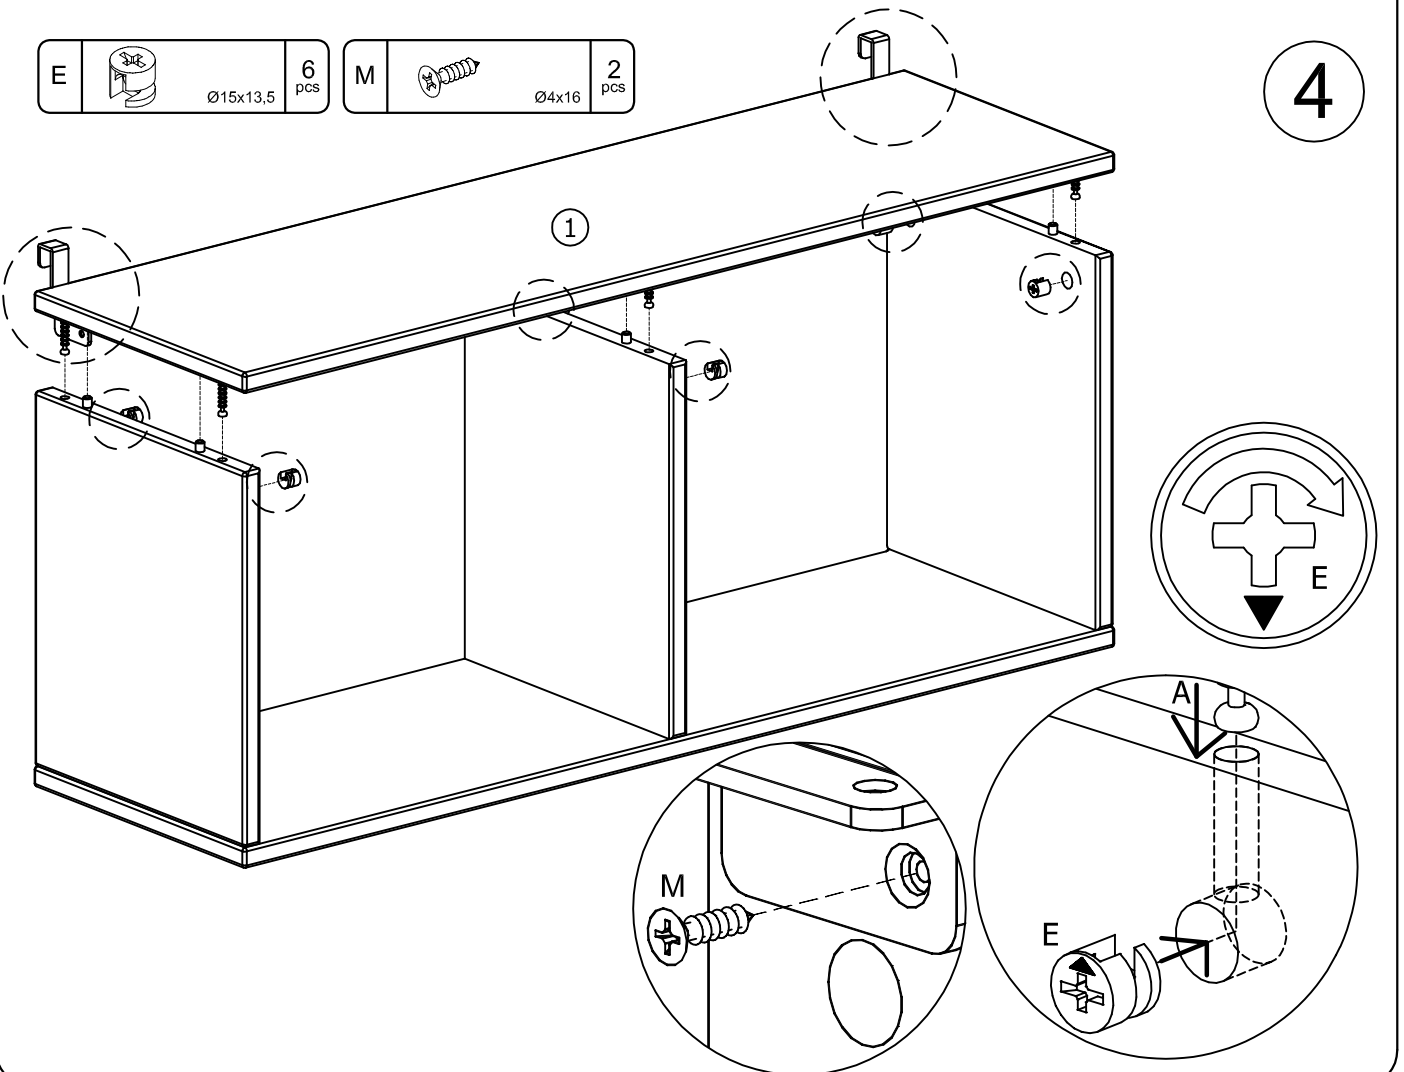

B  Ø8x30 12 pcs

1

C  Ø7x50 6 pcs

D  4mm 1 pc

2

3

Do not install brackets "J" and "L" if the unit will be used on the floor as a freestanding piece.

4

G  Ø5x40 10 pcs

H  3mm 1 pc

5

v1

K		2 pcs	F		4 pcs Ø4x16
---	---	----------	---	---	-------------------

After hanging unit from bed check that the unit is secure and the brackets are fully inserted into the slots of the Perch before use.