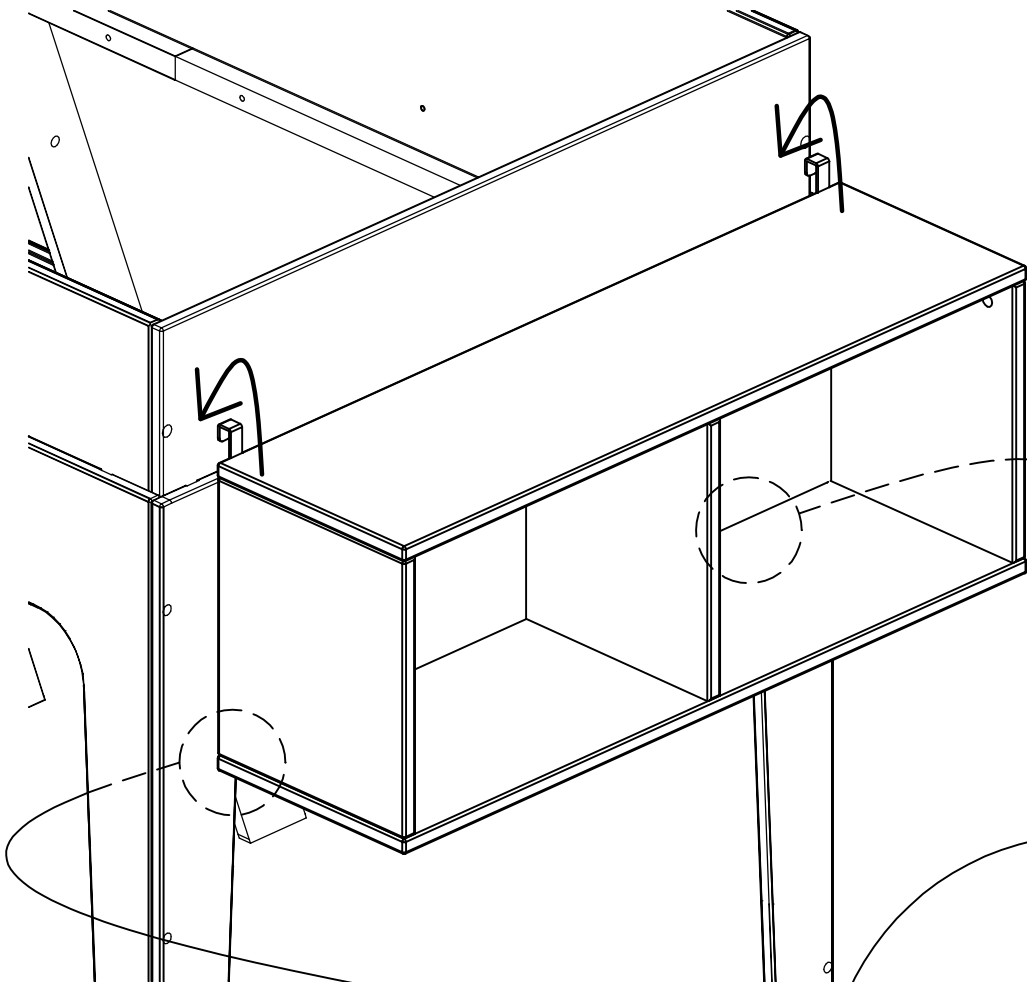

B  Ø8x30 12 pcs

1

C  Ø7x50 6 pcs

D  4mm 1 pc

2

3

Do not install brackets "J" and "L" if the unit will be used on the floor as a freestanding piece.

4

G  Ø5x40 10 pcs

H  3mm 1 pc

5

v1

K		2 pcs	F		4 pcs Ø4x16
---	---	----------	---	---	-------------------

After hanging unit from bed check that the unit is secure and the brackets are fully inserted into the slots of the Perch before use.