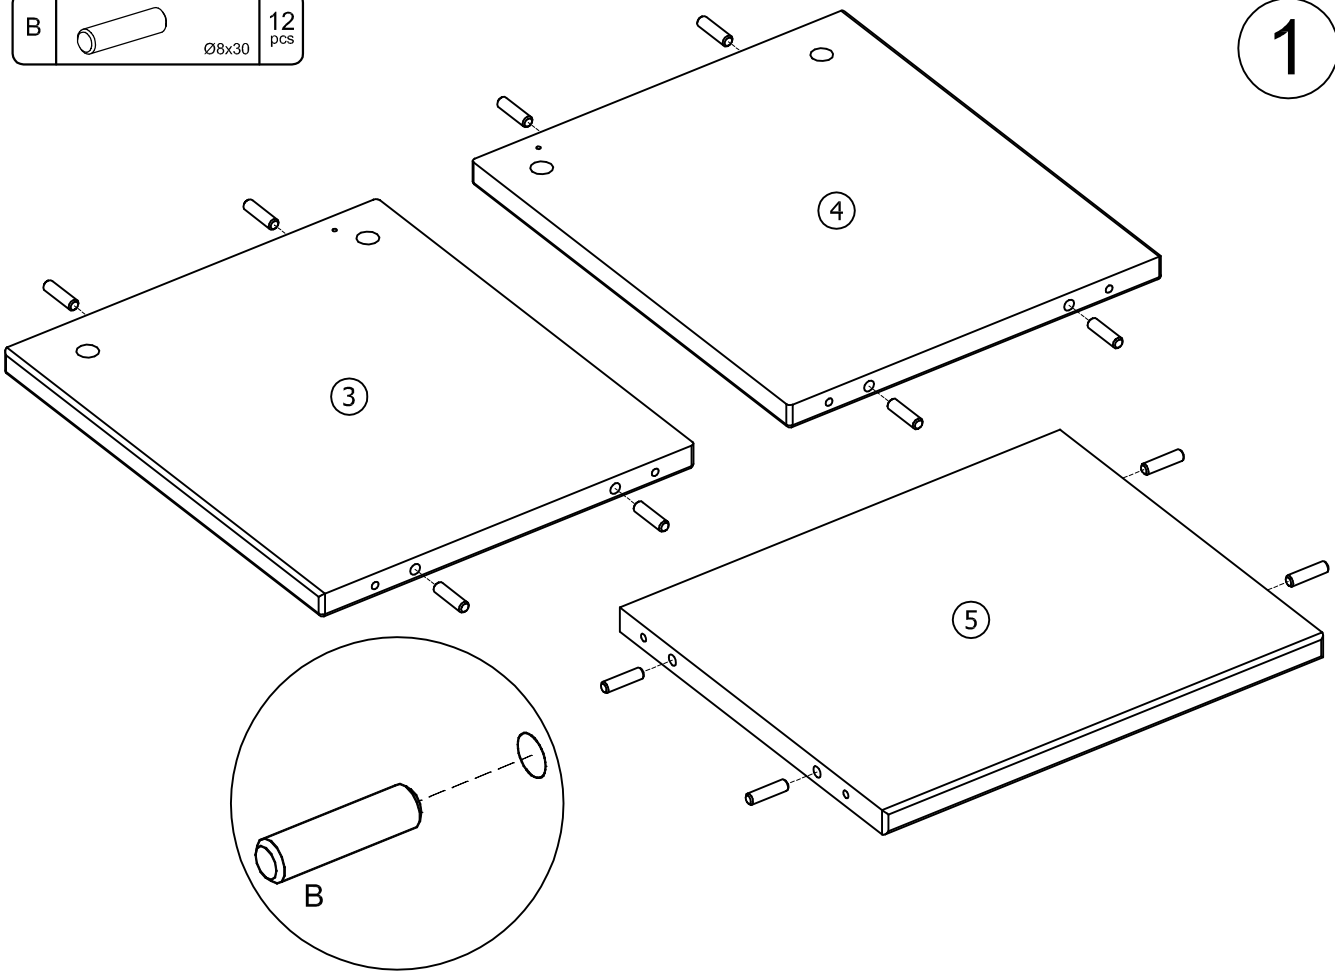

China

Arketype Limited

7F Metro Loft, 38 Kwai Hei St.
Kwai Chung, N.T.,
Hong Kong
+852 2110 9400
www.arketype.com

Made in Latvia

Fittings List - Bunkbed

Liste des Pièces

A	 Ø5/11x34	8 pcs	H	 3mm	1 pc
B	 Ø8x30	18 pcs	J	 Left	1 pc
C	 Ø7x50	6 pcs	K	 Right	2 pcs
D	 4mm	1 pc	L	 Right	1 pc
E	 Ø15x13,5	8 pcs	M	 Ø4x16	4 pcs
F	 Ø4x16	4 pcs	N	 Ø15 M6x22	4 pcs
G	 Ø5x40	10 pcs	P	 M6x80	4 pcs

B  Ø8x30 12 pcs

1

C  Ø7x50 6 pcs

D  4mm 1 pc

2

3

Do not install brackets "J" and "L" if the unit will be used on the floor as a freestanding piece.

4