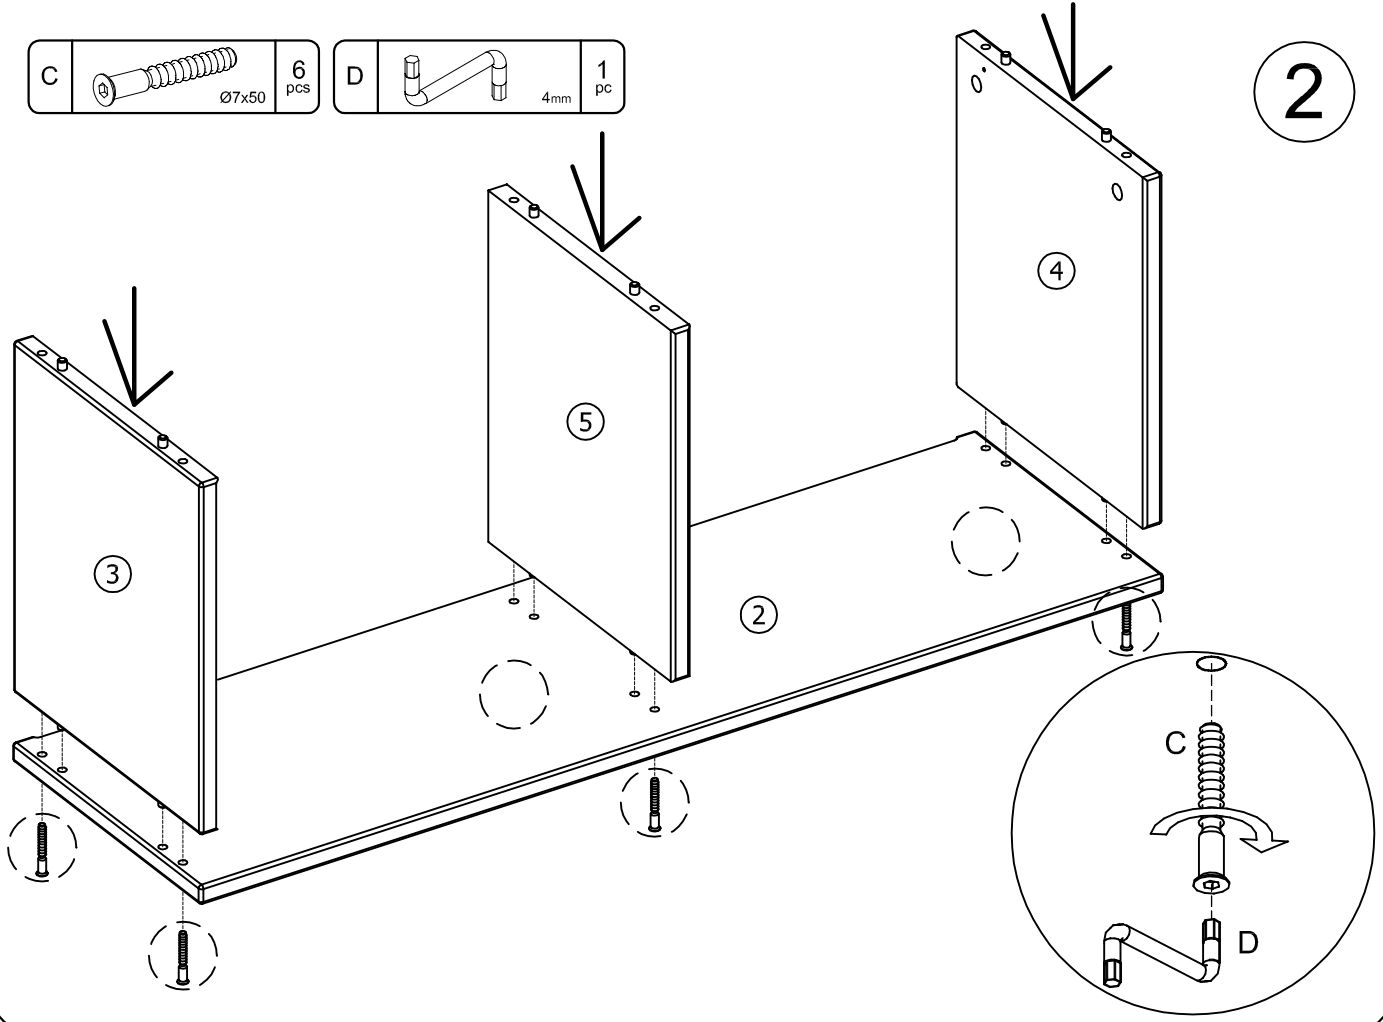

B  Ø8x30 12 pcs

1

C  Ø7x50 6 pcs

D  4mm 1 pc

2

3

Do not install brackets "J" and "L" if the unit will be used on the floor as a freestanding piece.

4

G  Ø5x40 10 pcs

H  3mm 1 pc

5

v1

K		2 pcs	F		4 pcs Ø4x16
---	---	----------	---	---	-------------------

After hanging unit from bed check that the unit is secure and the brackets are fully inserted into the slots of the Perch before use.