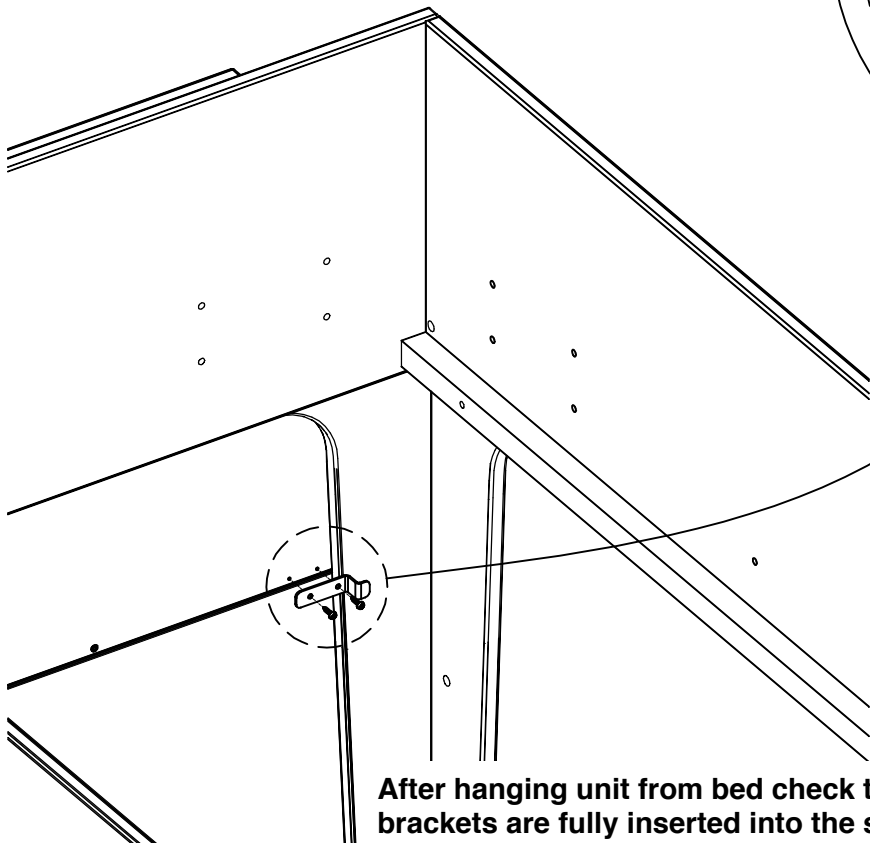

G  Ø5x40 10 pcs

H  3mm 1 pc

5

v1

K		2 pcs	F		4 pcs Ø4x16
---	---	----------	---	---	-------------------

After hanging unit from bed check that the unit is secure and the brackets are fully inserted into the slots of the Perch before use.

A		2 pcs
Ø5/11x34		

B		6 pcs
Ø8x30		

E		2 pcs
Ø15x13,5		

N		4 pcs
Ø15 M6x22		

v2

Do not use the base if attaching the storage unit to the Perch Bunk Bed

P		4 pcs
M6x80		

D		1 pc
4mm		