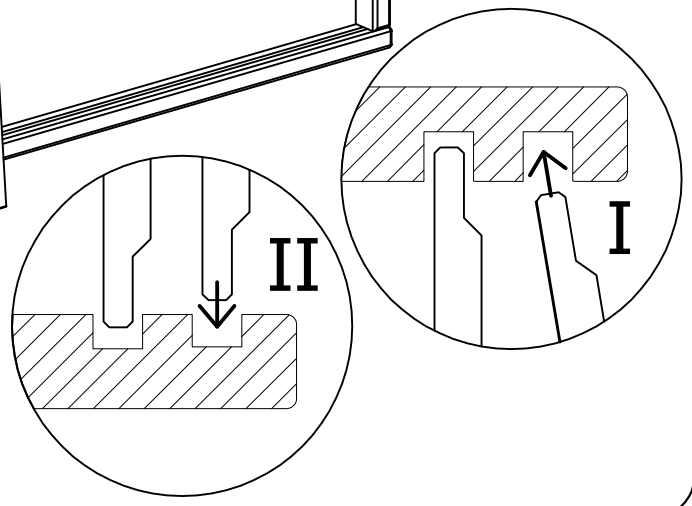

Made in Latvia

Fittings List - Bunkbed

Liste des Pièces

A	 Ø5/11x34	8 pcs
B	 Ø8x30	18 pcs
C	 Ø7x50	6 pcs
D	 4mm	1 pc
E	 Ø15x13,5	8 pcs
F	 Ø4x16	4 pcs
G	 Ø5x40	10 pcs

H	 3mm	1 pc
J	 Left	1 pc
K	 Right	2 pcs
L	 Right	1 pc
M	 Ø4x16	4 pcs
N	 Ø15 M6x22	4 pcs
P	 M6x80	4 pcs

B  Ø8x30 12 pcs

1

C  Ø7x50 6 pcs

D  4mm 1 pc

2

A		6 pcs
Ø5/11x34		

M		2 pcs
Ø4x16		

J		1 pc
Left		

L		1 pc
Right		

3

Do not install brackets "J" and "L" if the unit will be used on the floor as a freestanding piece.

E		6 pcs
Ø15x13,5		

M		2 pcs
Ø4x16		

4

G	 Ø5x40 10 pcs	H	 3mm 1 pc
---	--	---	--

5

6

V1

K		2 pcs	F		4 pcs Ø4x16
---	---	----------	---	---	-------------------

After hanging unit from bed check that the unit is secure and the brackets are fully inserted into the slots of the Perch before use.