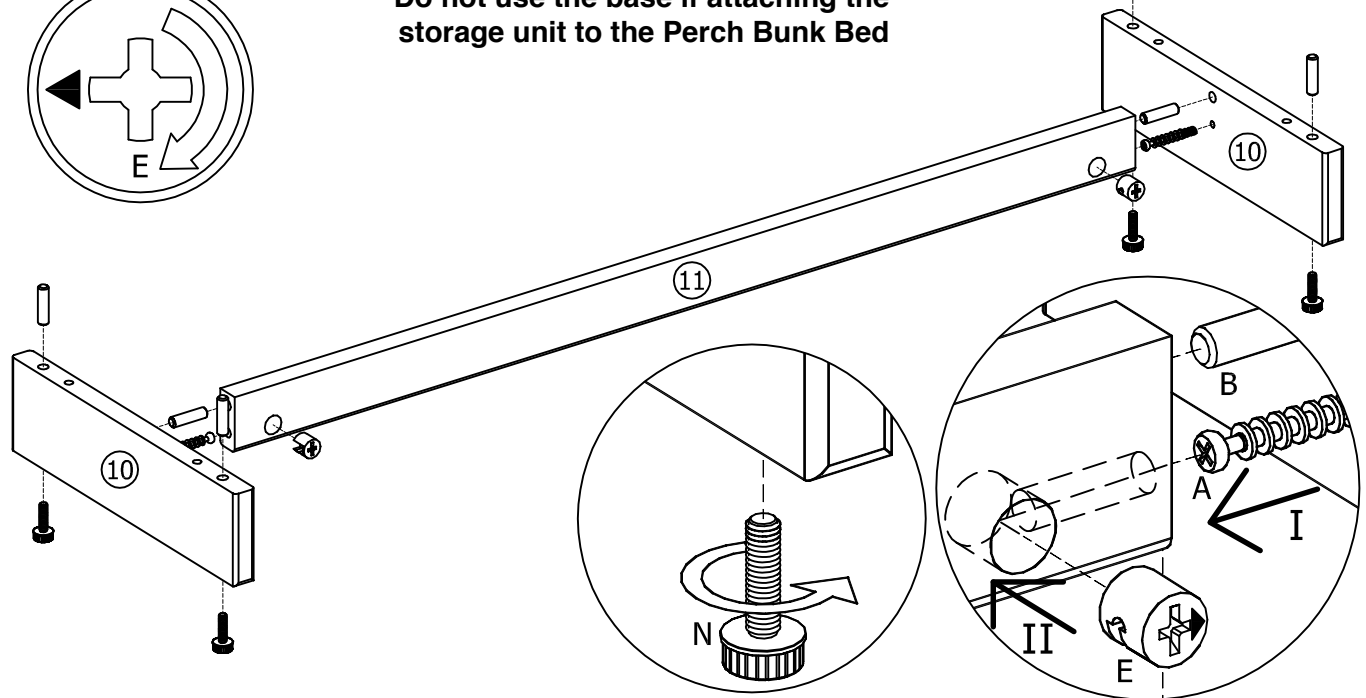

6

V1

K		2 pcs	F		4 pcs Ø4x16
---	---	----------	---	---	-------------------

After hanging unit from bed check that the unit is secure and the brackets are fully inserted into the slots of the Perch before use.

A		2 pcs
Ø5/11x34		

B		6 pcs
Ø8x30		

E		2 pcs
Ø15x13,5		

N		4 pcs
Ø15 M6x22		

v2

Do not use the base if attaching the storage unit to the Perch Bunk Bed

P		4 pcs
M6x80		

D		1 pc
4mm		