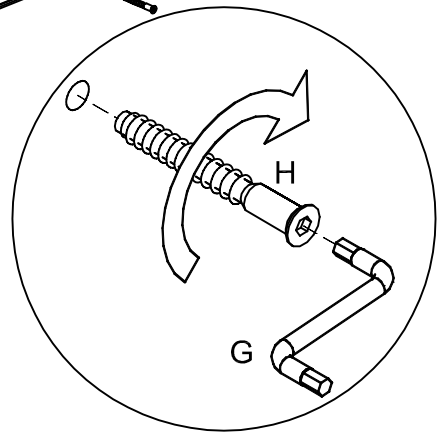

Made in Latvia

Fittings List - Bunkbed

Liste des Pièces

A	 Ø5/11x34	8 pcs
B	 Ø8x30	18 pcs
C	 Ø7x50	6 pcs
D	 4mm	1 pc
E	 Ø15x13,5	8 pcs
F	 Ø4x16	4 pcs
G	 Ø5x40	10 pcs

H	 3mm	1 pc
J	 Left	1 pc
K	 Right	2 pcs
L	 Right	1 pc
M	 Ø4x16	4 pcs
N	 Ø15 M6x22	4 pcs
P	 M6x80	4 pcs

B  Ø8x30 12 pcs

1

C  Ø7x50 6 pcs

D  4mm 1 pc

2

A		6 pcs
Ø5/11x34		

M		2 pcs
Ø4x16		

J		1 pc
Left		

L		1 pc
Right		

3

Do not install brackets "J" and "L" if the unit will be used on the floor as a freestanding piece.

E		6 pcs
Ø15x13,5		

M		2 pcs
Ø4x16		

4

G	 Ø5x40 10 pcs	H	 3mm 1 pc
---	--	---	--

5

6

V1

K		2 pcs	F		4 pcs Ø4x16
---	---	----------	---	---	-------------------

After hanging unit from bed check that the unit is secure and the brackets are fully inserted into the slots of the Perch before use.