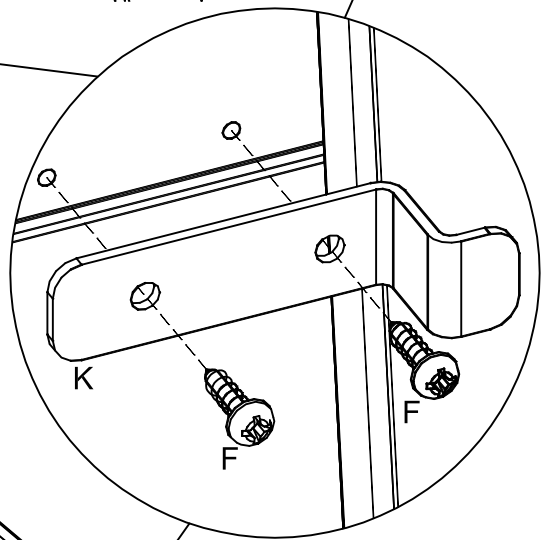

Made in Latvia

Fittings List - Bunkbed

Liste des Pièces

A	 Ø5/11x34	8 pcs
B	 Ø8x30	18 pcs
C	 Ø7x50	6 pcs
D	 4mm	1 pc
E	 Ø15x13,5	8 pcs
F	 Ø4x16	4 pcs
G	 Ø5x40	10 pcs

H	 3mm	1 pc
J	 Left	1 pc
K	 Right	2 pcs
L	 Right	1 pc
M	 Ø4x16	4 pcs
N	 Ø15 M6x22	4 pcs
P	 M6x80	4 pcs

B  Ø8x30 12 pcs

1

C  Ø7x50 6 pcs

D  4mm 1 pc

2

A		6 pcs
Ø5/11x34		

M		2 pcs
Ø4x16		

J		1 pc
Left		

L		1 pc
Right		

3

Do not install brackets "J" and "L" if the unit will be used on the floor as a freestanding piece.

E		6 pcs
Ø15x13,5		

M		2 pcs
Ø4x16		

4

G	 Ø5x40 10 pcs	H	 3mm 1 pc
---	--	---	--

5

6

V1

K		2 pcs	F		4 pcs Ø4x16
---	---	----------	---	---	-------------------

After hanging unit from bed check that the unit is secure and the brackets are fully inserted into the slots of the Perch before use.