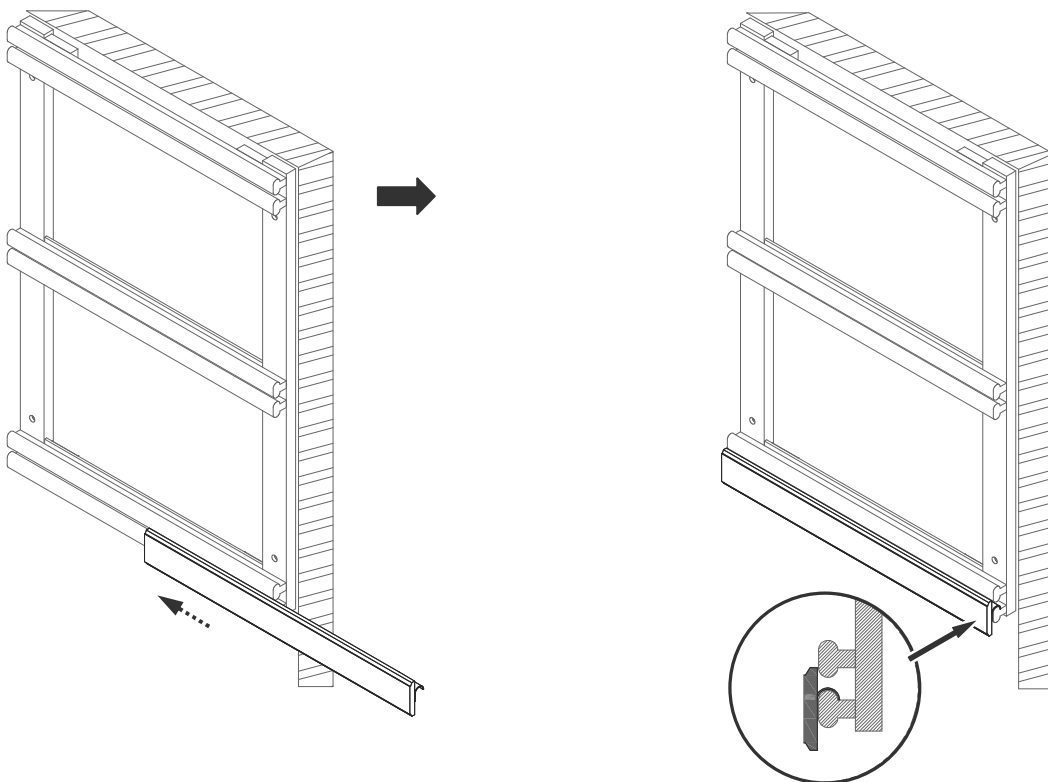

Organize It System – Magnet / Cork Strip

Parts Included: Magnet / Cork Strip – 1 pc

Additional Parts Required (Purchase separately): This Magnet / Cork Strip is a component to the “Organize It System” and requires that a single or double-width wall frame of the “Organize It System” be assembled and properly mounted to a wall, prior to use.

In Use:

With the single or double width frame mounted on a wall, slide the metal hooks located at the back of the Strip between the two upper support rails, the middle two support rails, or the lower two support rails, as shown below of the wall frame.