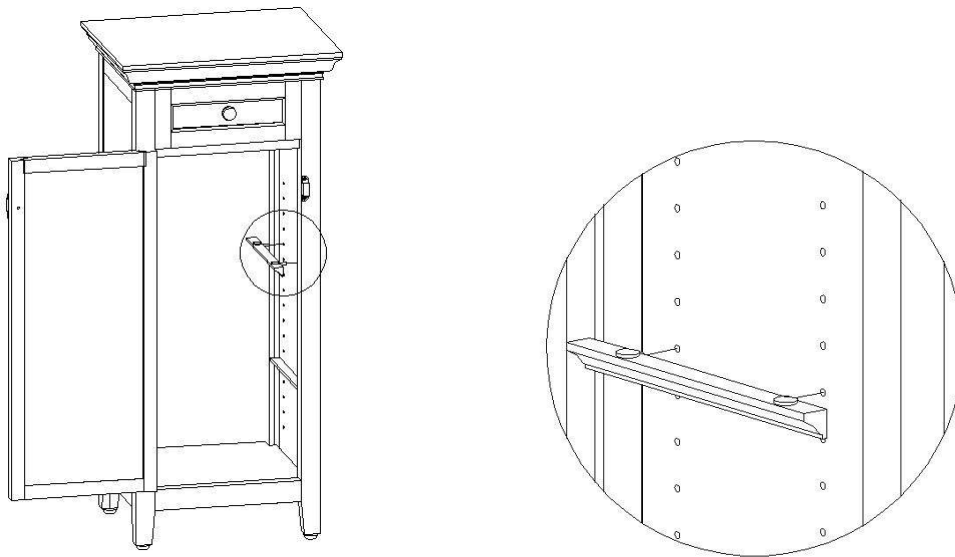

POTTERY BARN

HAMPTON LINEN CLOSET

Assembly Instructions

Hardware Included:

- 4 shelf brackets
- 2 glass shelves

Assembly Instructions:

1. Insert shelf brackets into holes at desired location. (Illustration 1)
2. Place glass shelves onto shelf brackets, securely locking slot on shelf bottom onto pegs. (Illustration 2)

Illustration

n 1

Illustration

n 2