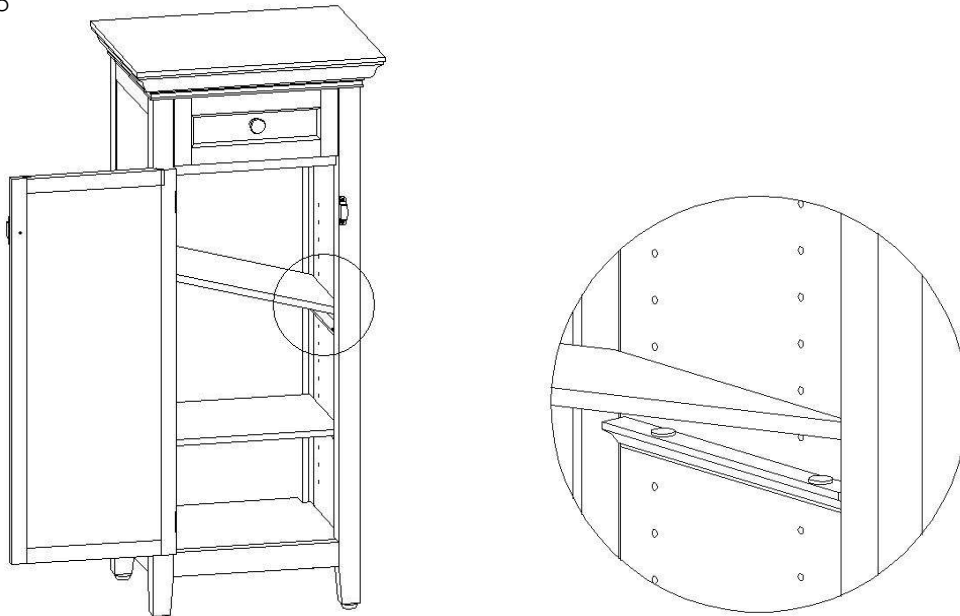

Care Instructions:

- Wipe cabinet with a soft, dry cloth. Avoid cleaners and abrasives as they may damage finish.
- Use a small amount of glass cleaner and a soft cloth to clean glass shelves.

thank you for your purchase

stores | catalog | www.potterybarn.com